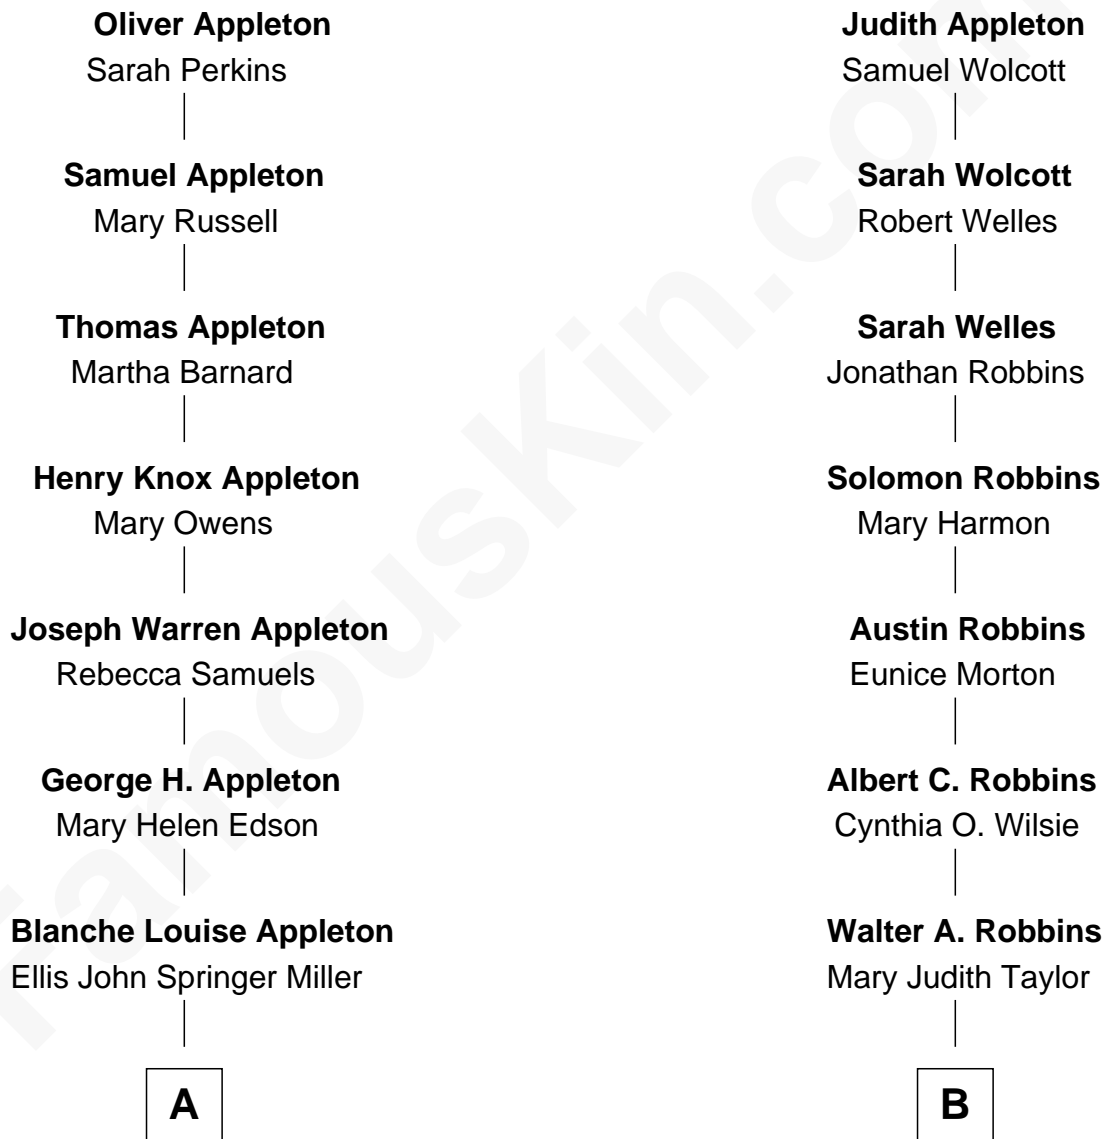

FamousKin.com Relationship Chart of

Marie-Chantal Miller
Crown Princess of Greece

9th cousin of

Tim Robbins
TV and Movie Actor

Col. Samuel Appleton

with wife
Mary Oliver

with wife
Anna Paine

A