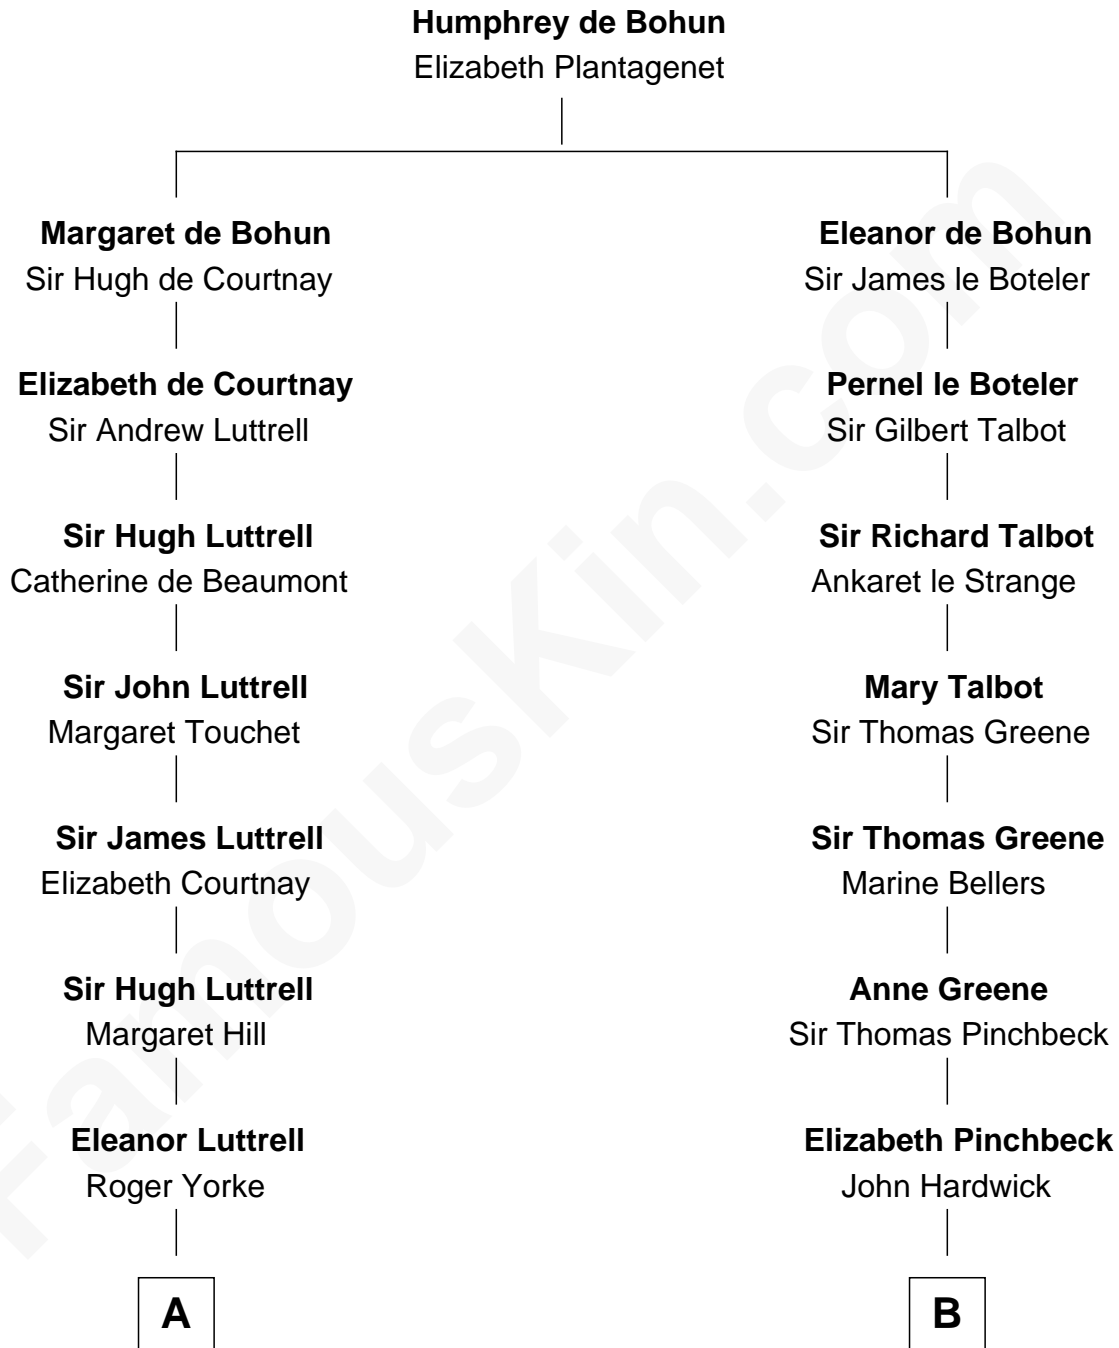

FamousKin.com
Relationship Chart of
Marie-Chantal Miller
Crown Princess of Greece

15th cousin 6 times removed of

Charles Carroll
Signer of the Declaration of Independence

C

George H. Appleton

Mary Helen Edson

Blanche Louise Appleton

Ellis John Springer Miller

Ellis Warren Appleton Miller

Sophia June Squarebriggs

Robert Warren Miller

Marie Clara Pesantes

Marie-Chantal Miller

Crown Princess of Greece