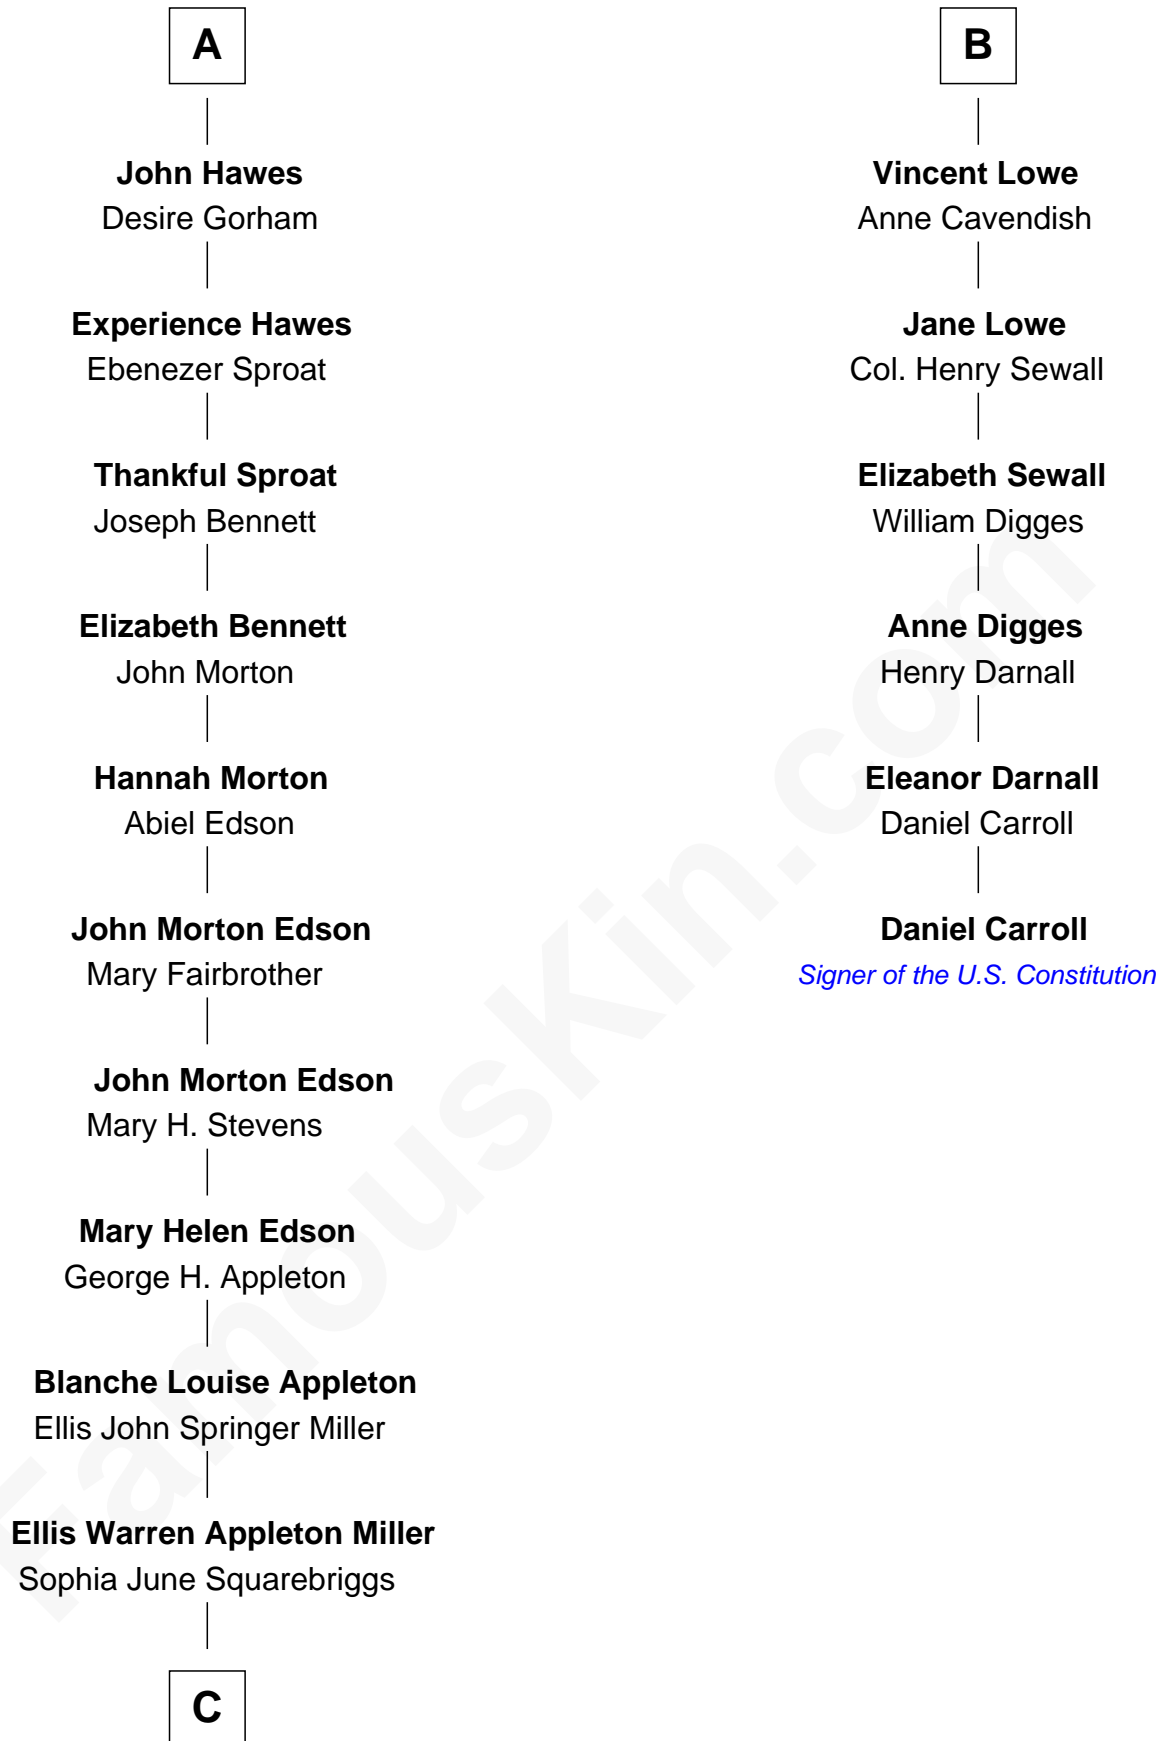

# FamousKin.com Relationship Chart of

**Marie-Chantal Miller**  
*Crown Princess of Greece*

12th cousin 6 times removed of

**Daniel Carroll**  
*Signer of the U.S. Constitution*

**C**

Robert Warren Miller  
Marie Clara Pesantes

Marie-Chantal Miller  
*Crown Princess of Greece*

FamousKin.com