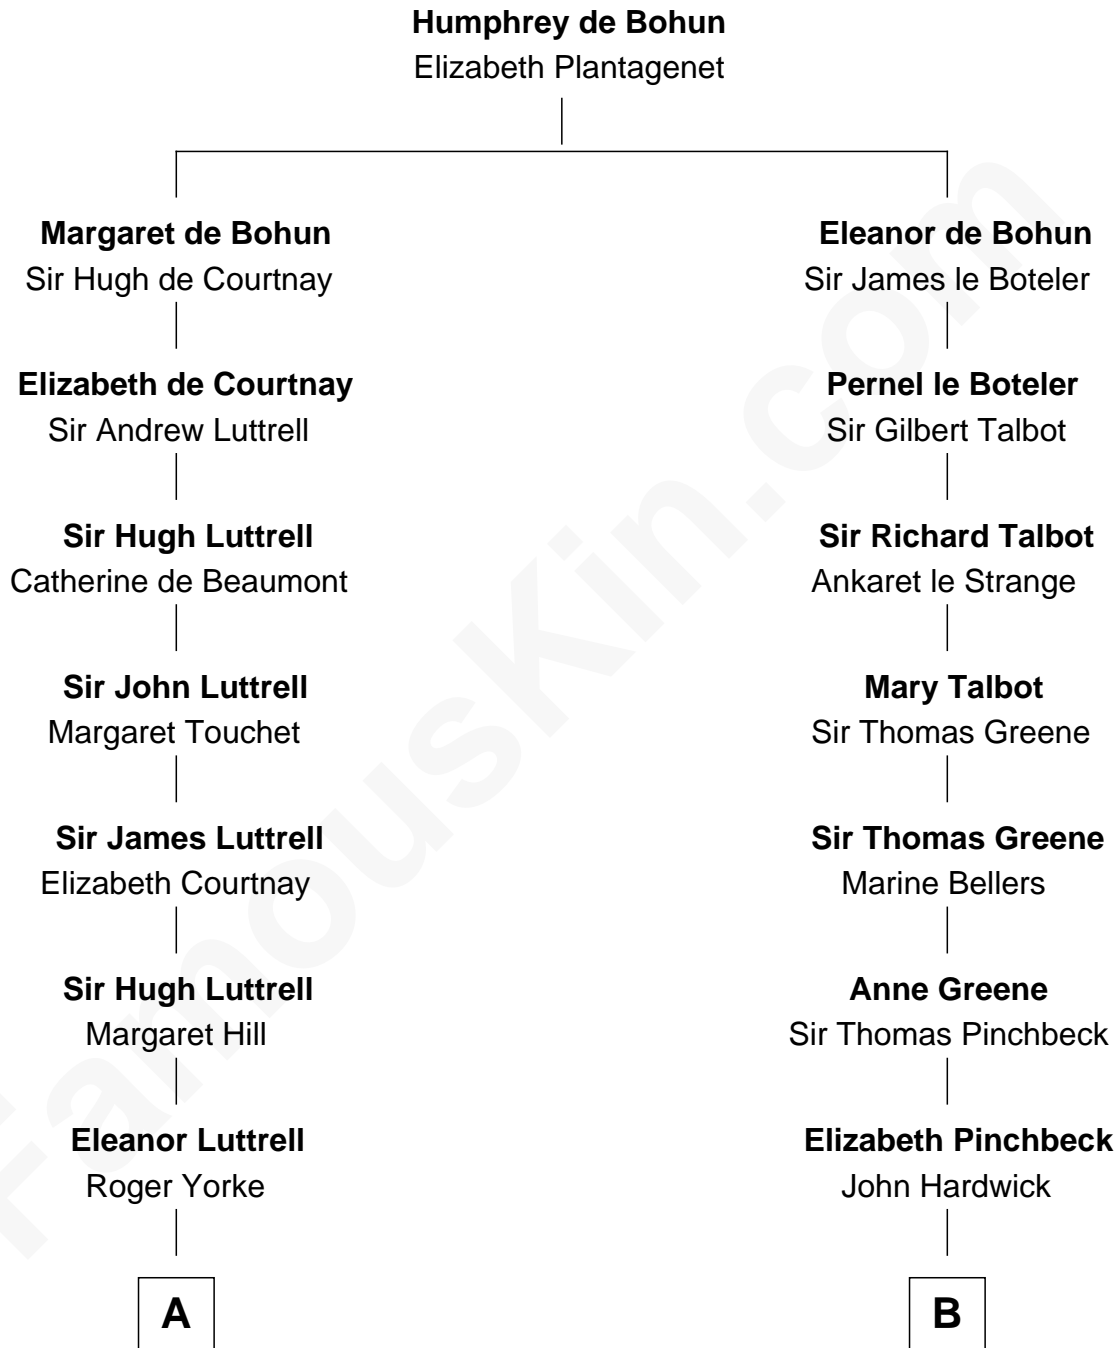

FamousKin.com
Relationship Chart of
Marie-Chantal Miller
Crown Princess of Greece

15th cousin 6 times removed of

Daniel Carroll
Signer of the U.S. Constitution

C

George H. Appleton

Mary Helen Edson

Blanche Louise Appleton

Ellis John Springer Miller

Ellis Warren Appleton Miller

Sophia June Squarebriggs

Robert Warren Miller

Marie Clara Pesantes

Marie-Chantal Miller

Crown Princess of Greece