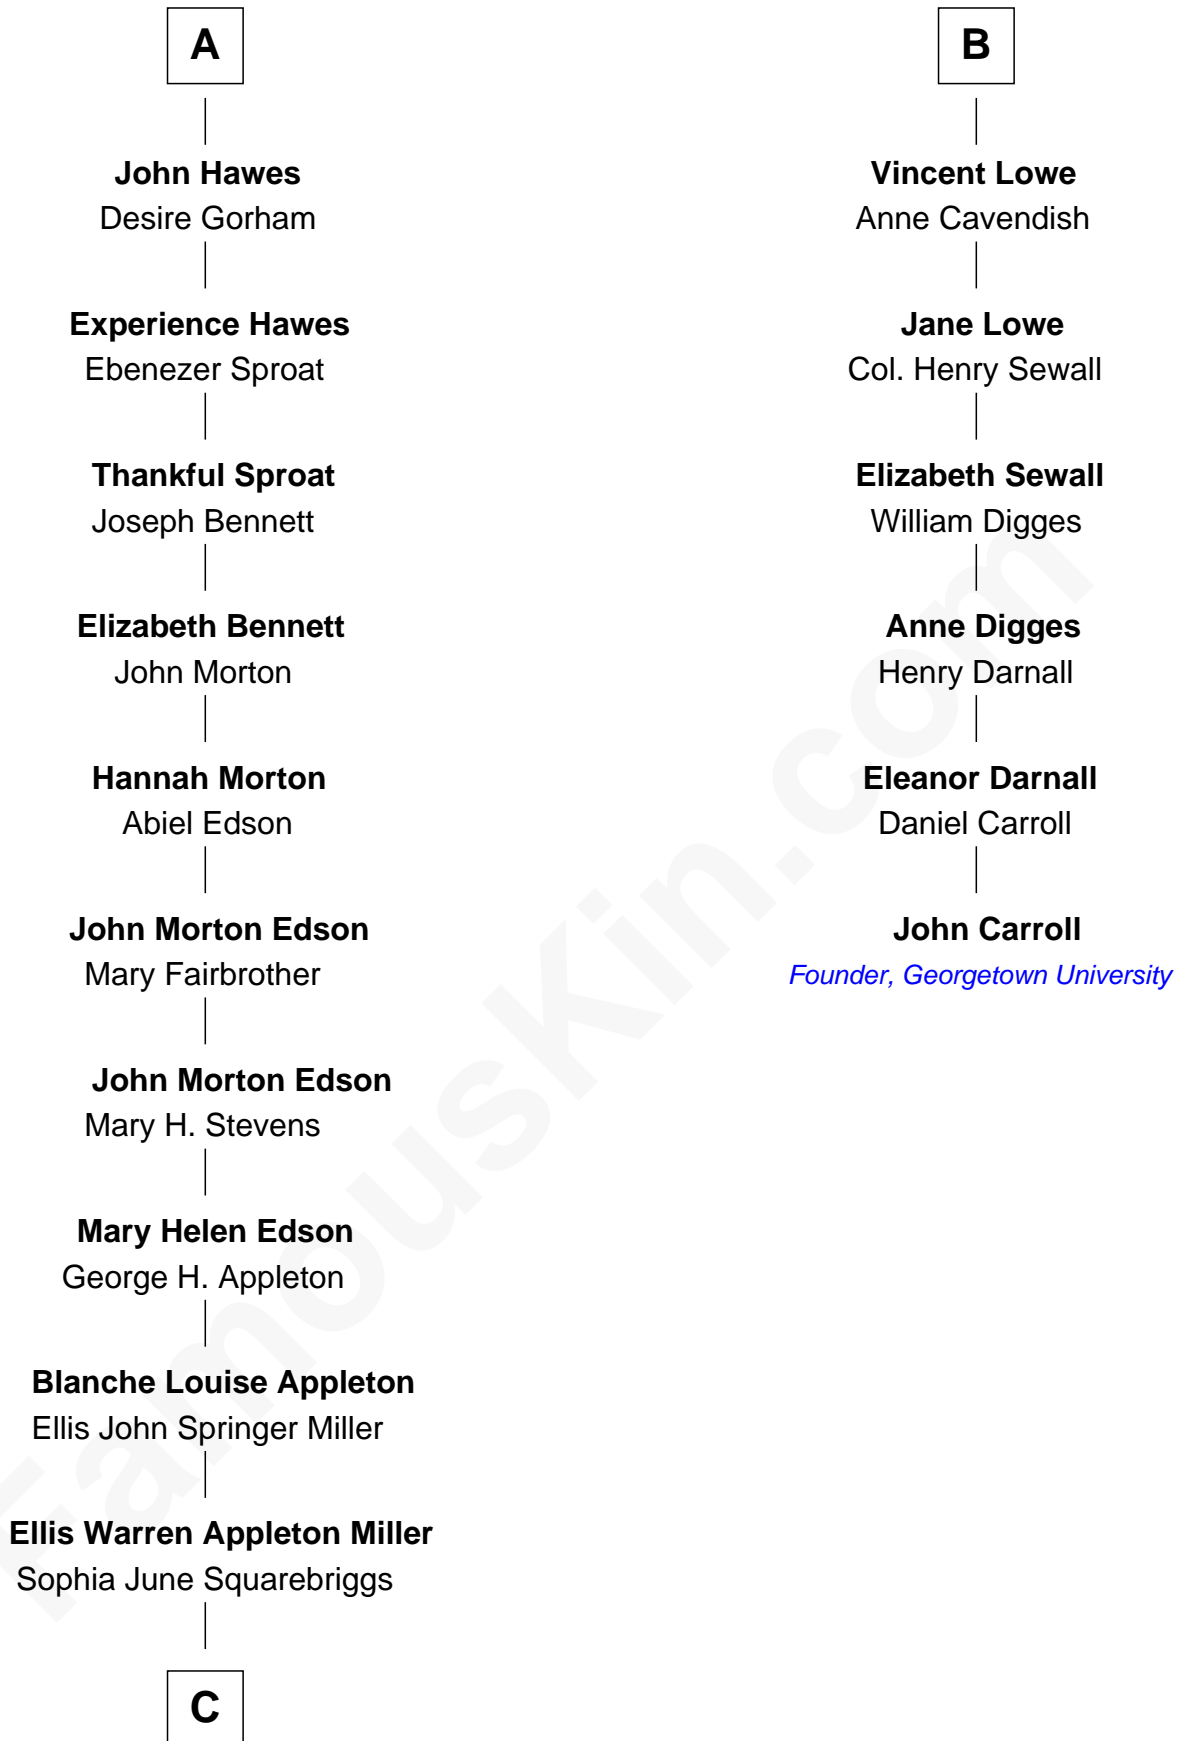

# FamousKin.com Relationship Chart of

**Marie-Chantal Miller**  
*Crown Princess of Greece*

12th cousin 6 times removed of

**John Carroll**

*Founder of Georgetown University*

**C**

Robert Warren Miller  
Marie Clara Pesantes

Marie-Chantal Miller  
*Crown Princess of Greece*

FamousKin.com