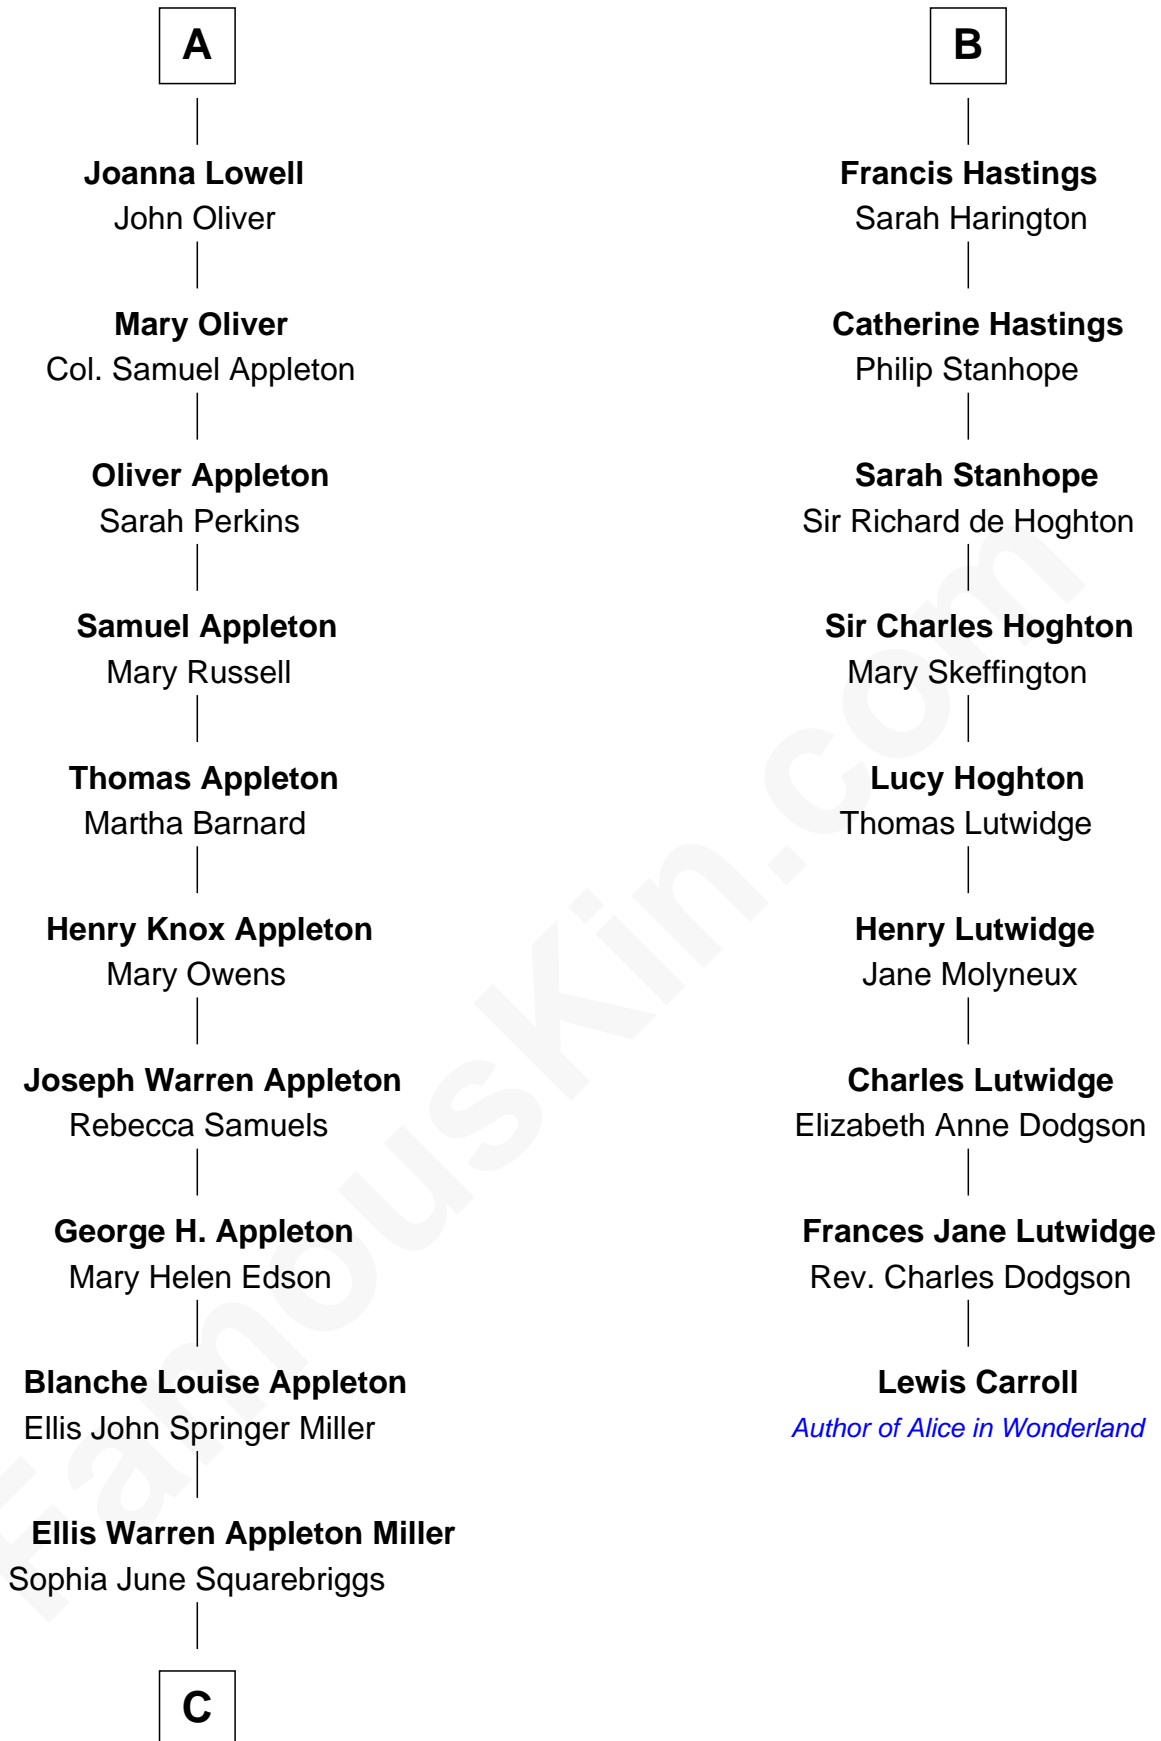

**FamousKin.com**  
**Relationship Chart of**  
**Marie-Chantal Miller**  
*Crown Princess of Greece*

**15th cousin 3 times removed of**  
**Lewis Carroll**  
*Author of Alice in Wonderland*

**C**

Robert Warren Miller  
Marie Clara Pesantes

Marie-Chantal Miller  
*Crown Princess of Greece*

FamousKin.com