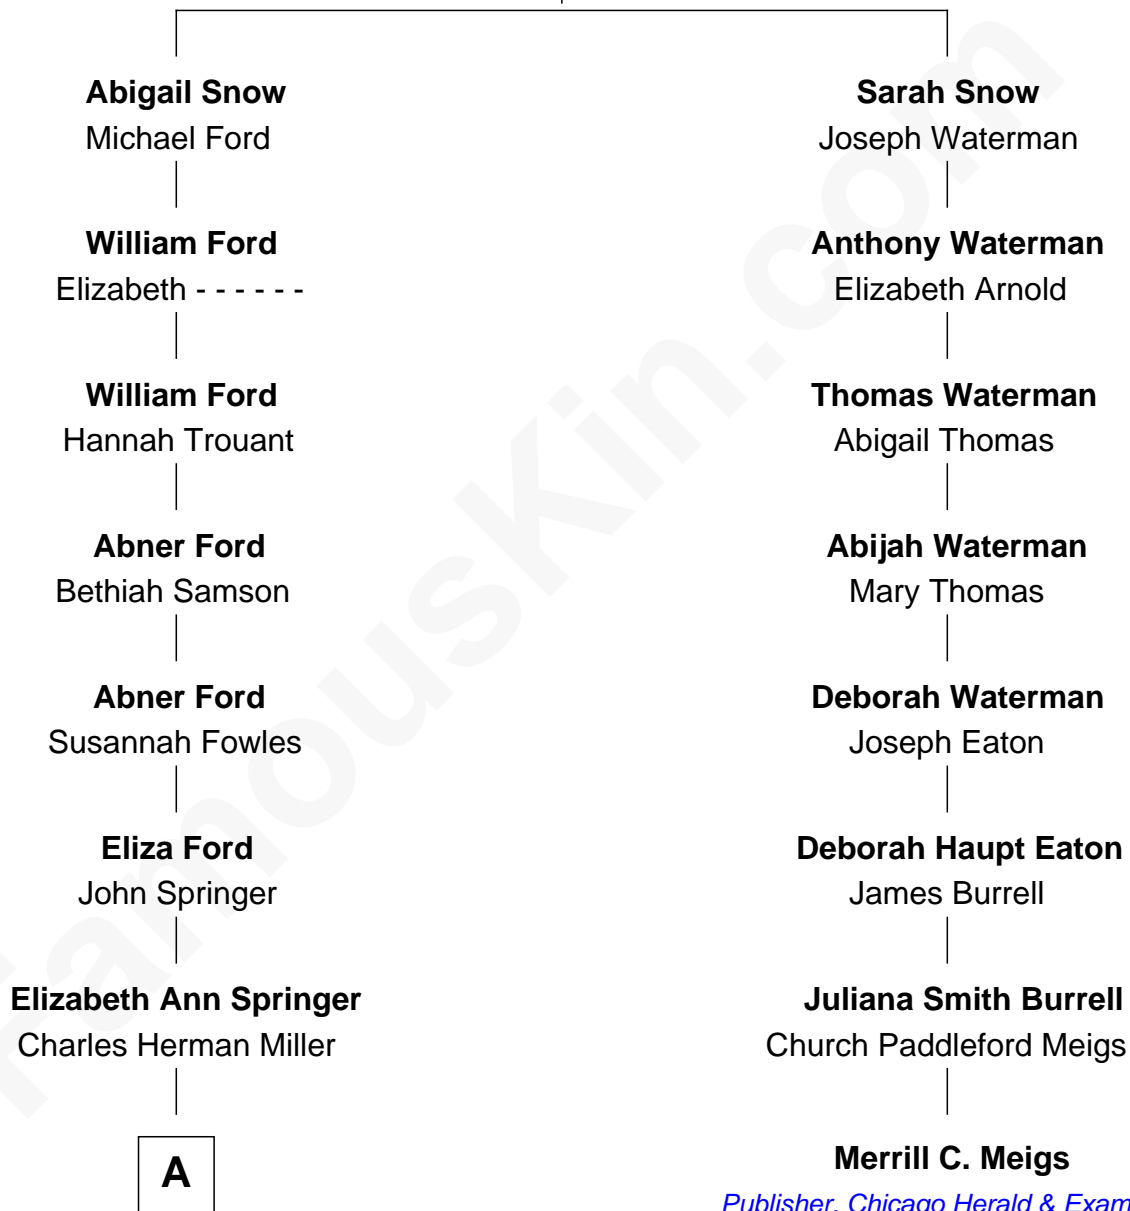

FamousKin.com
Relationship Chart of
Marie-Chantal Miller
Crown Princess of Greece

7th cousin 3 times removed of

Merrill C. Meigs
Publisher, Chicago Herald & Examiner

Anthony Snow
 Abigail Warren

A

Ellis John Springer Miller