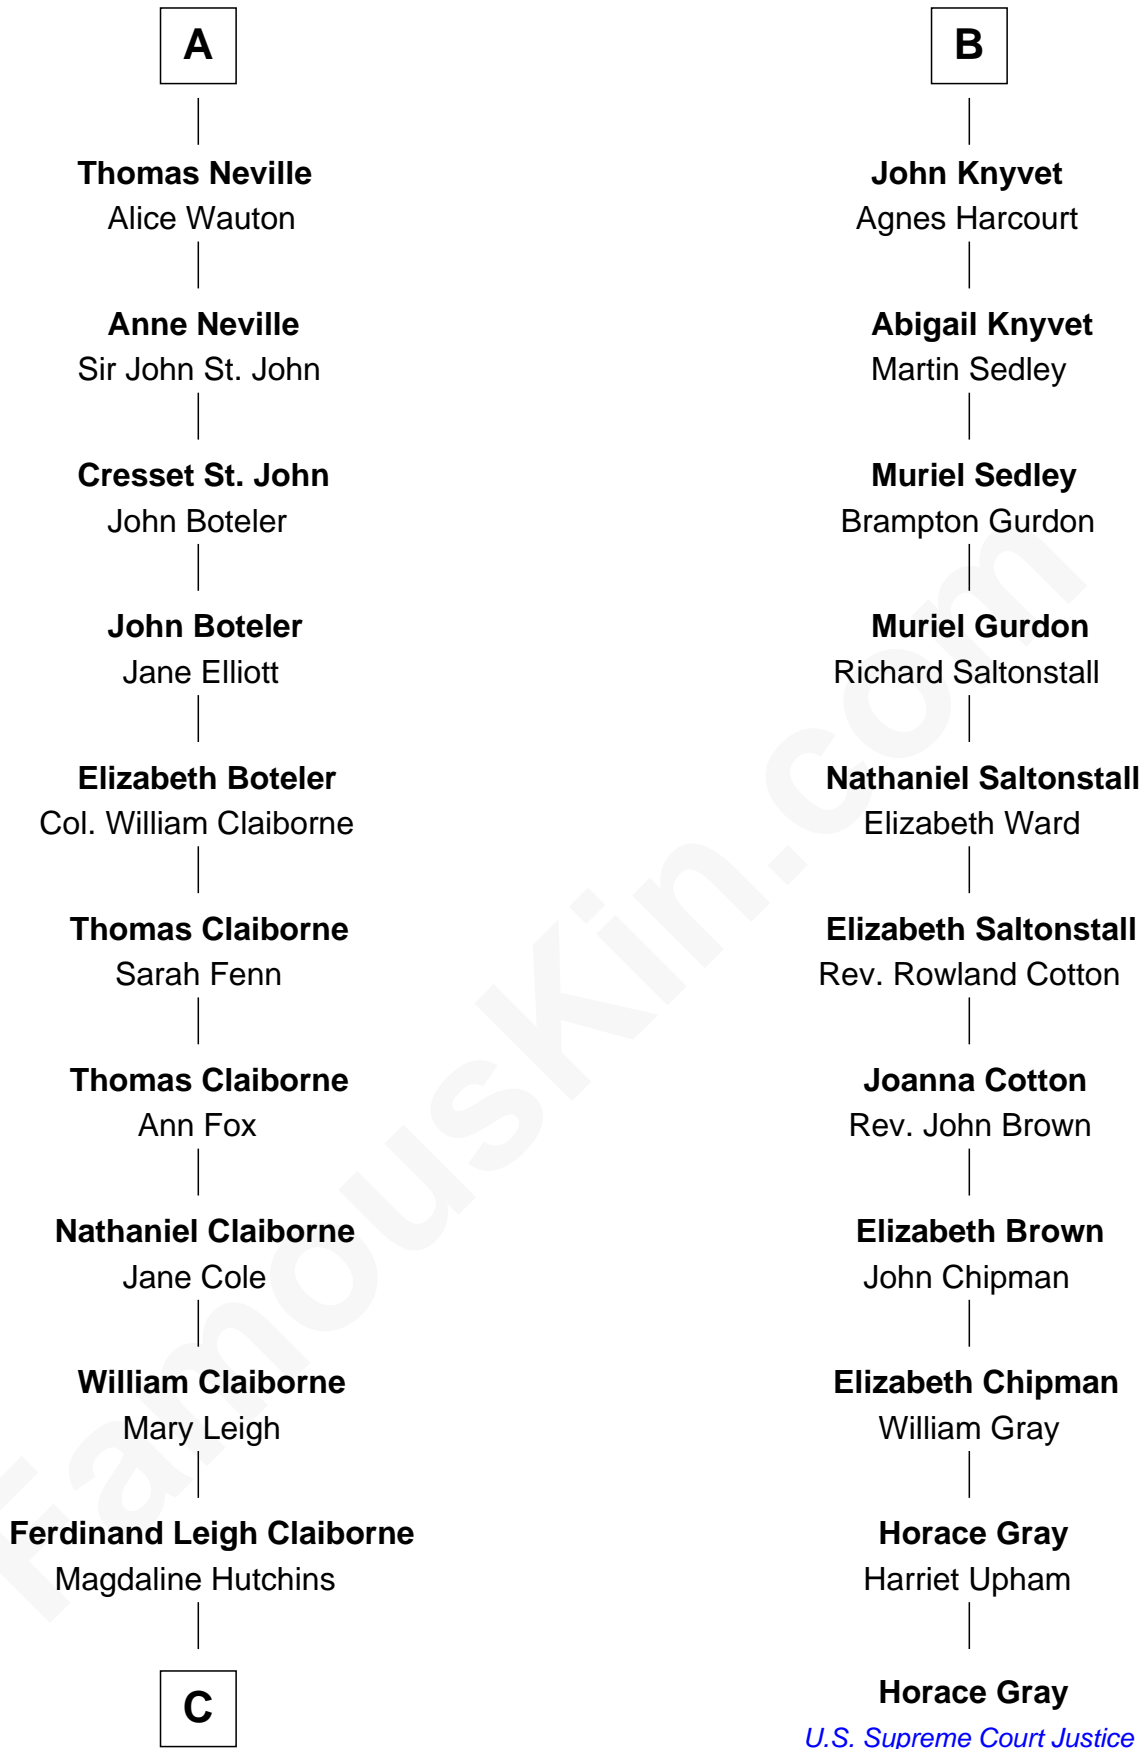

FamousKin.com Relationship Chart of

Cokie Roberts

Author and TV Journalist

17th cousin 4 times removed of

Horace Gray

U.S. Supreme Court Justice

Sir William de Boteler

Ela Herdeburgh

C

—
Ferdinand Leigh Claiborne

Courtney Ann Terrell

—
Judge Louis Bingaman Claiborne

Rosa Marie Pourciau

—
Roland Philemon Claiborne

Martha Corinne Morrison

—
Marie Corinne Morrison Claiborne