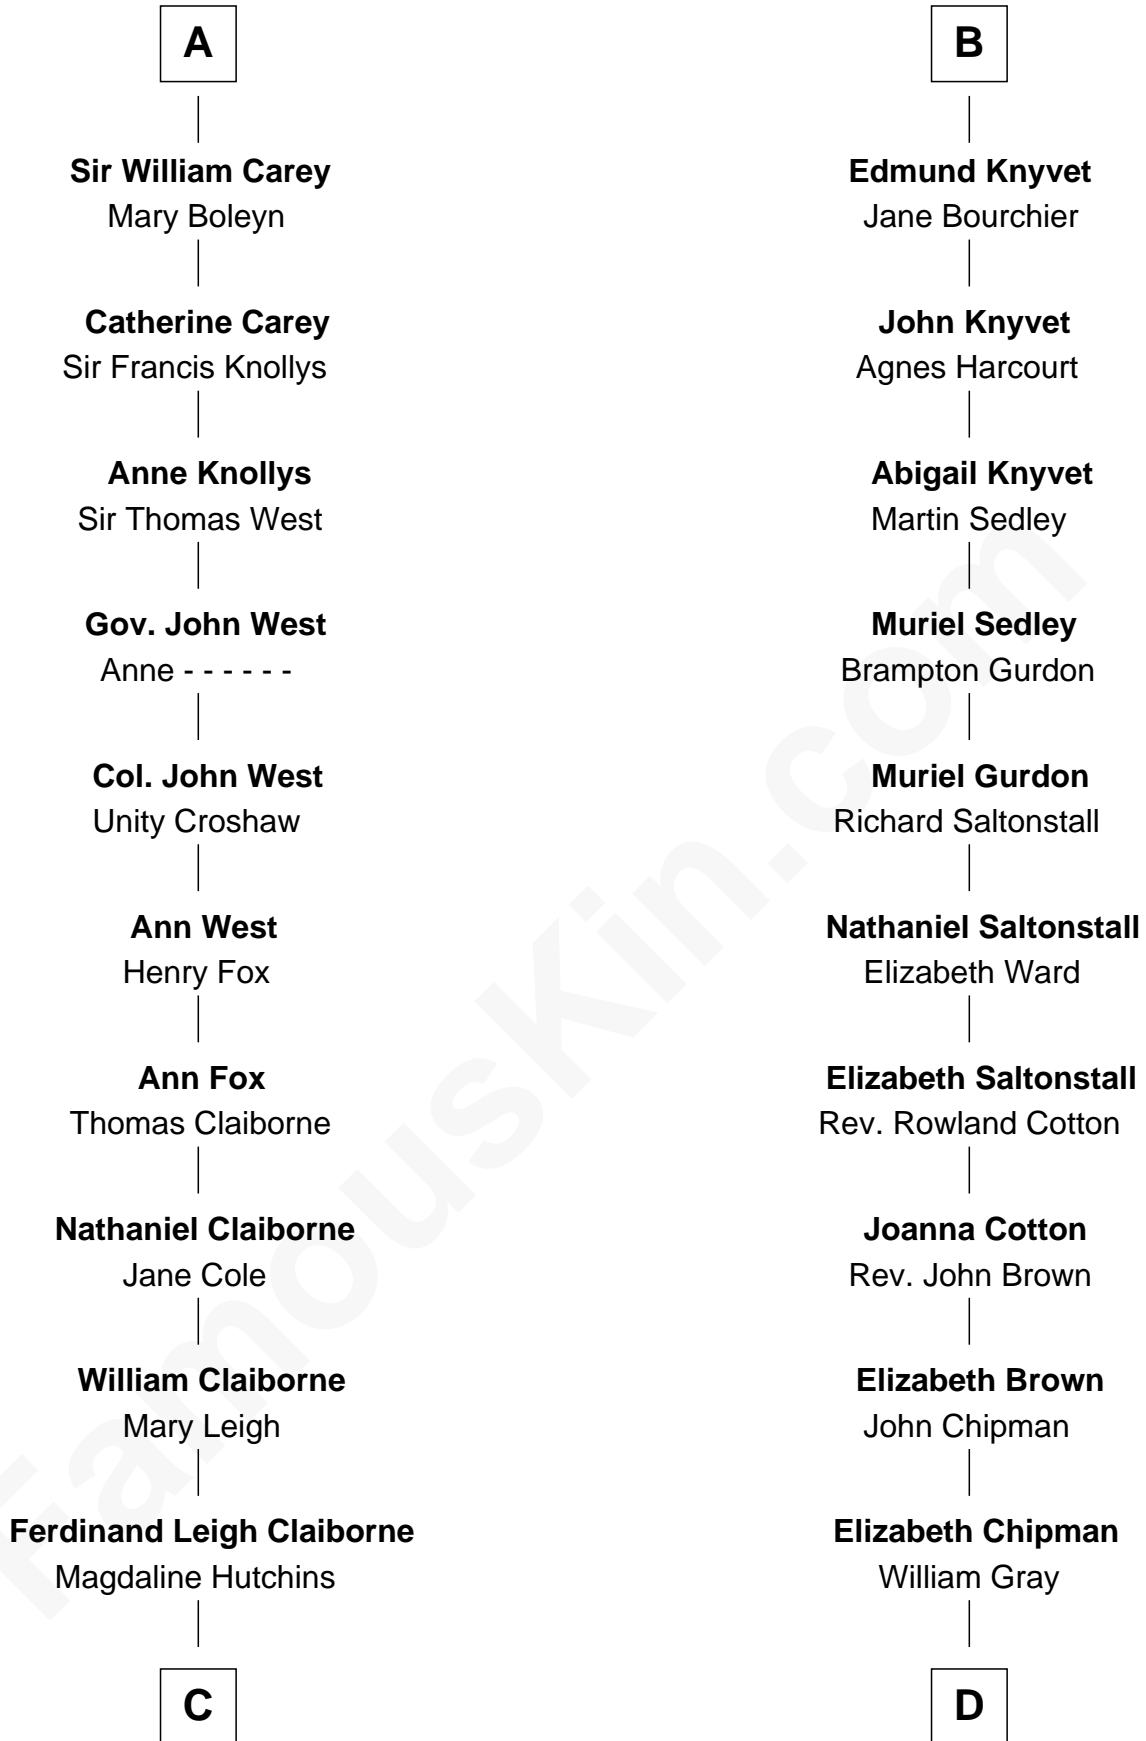

# FamousKin.com Relationship Chart of

**Cokie Roberts**

*Author and TV Journalist*

18th cousin 3 times removed of

**Horace Gray**

*U.S. Supreme Court Justice*

**Sir Gilbert de Clare**

Joan of Acre

**C**

**Ferdinand Leigh Claiborne**

Courtney Ann Terrell

**Judge Louis Bingaman Claiborne**

Rosa Marie Pourciau

**Roland Philemon Claiborne**

Martha Corinne Morrison

**Marie Corinne Morrison Claiborne**