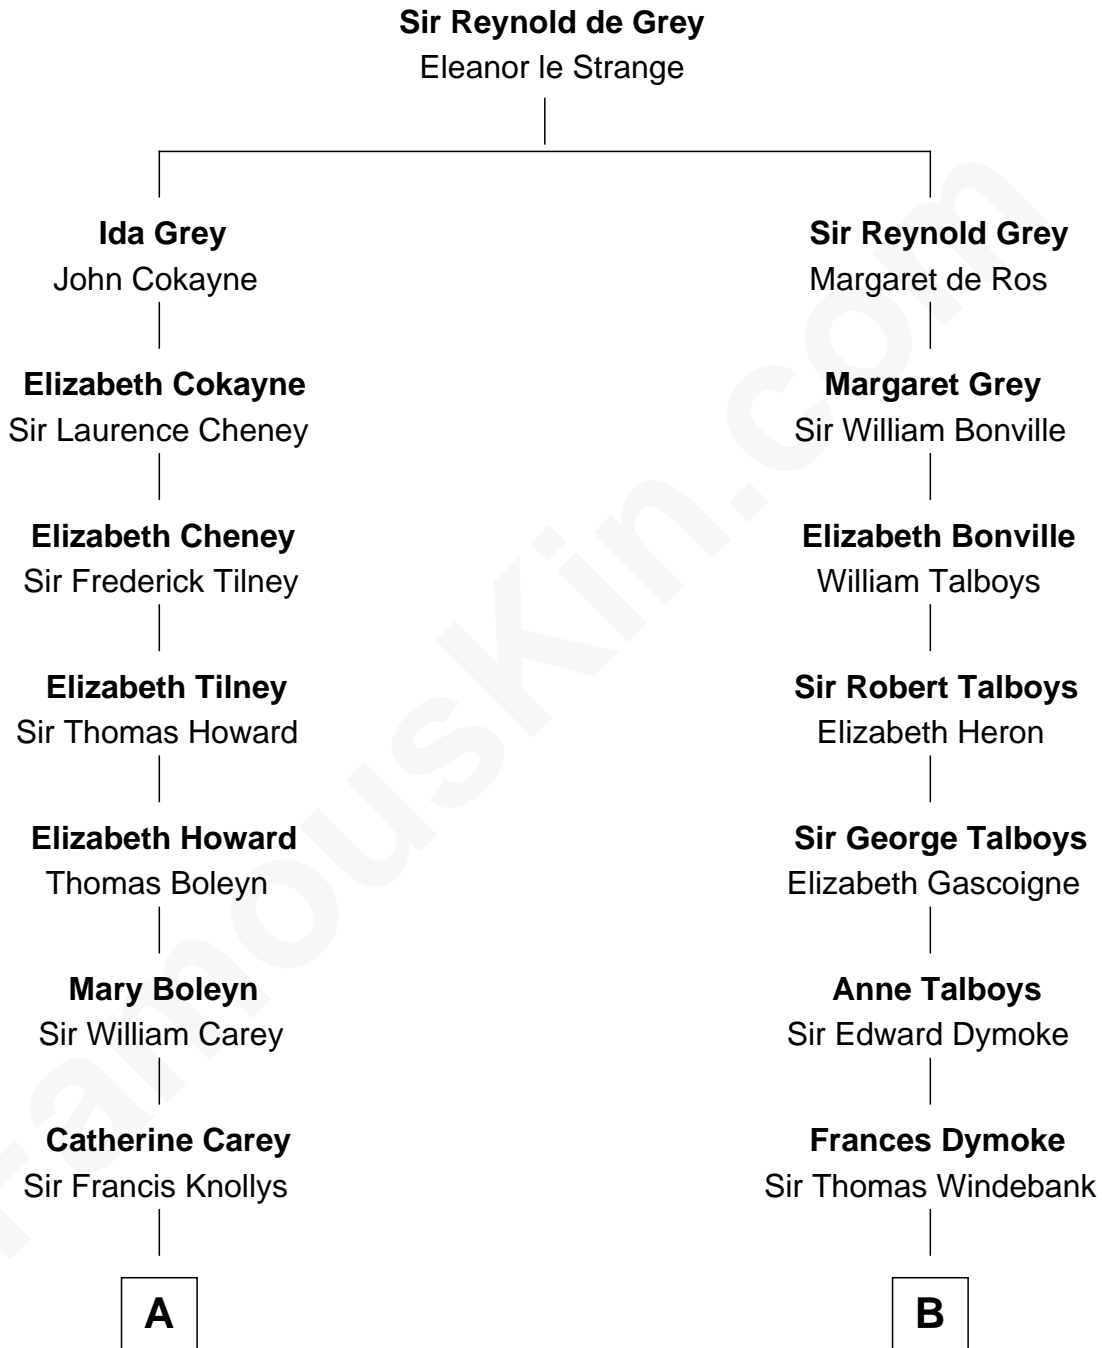

# FamousKin.com Relationship Chart of

**Cokie Roberts**

*Author and TV Journalist*

17th cousin 2 times removed of

**General George S. Patton**

*U.S. Army - World War II*

**C**

—  
**Roland Philemon Claiborne**

Martha Corinne Morrison

—  
**Marie Corinne Morrison Claiborne**

Hale Boggs

—  
**Cokie Roberts**

*Author and TV Journalist*

FamousKin.com