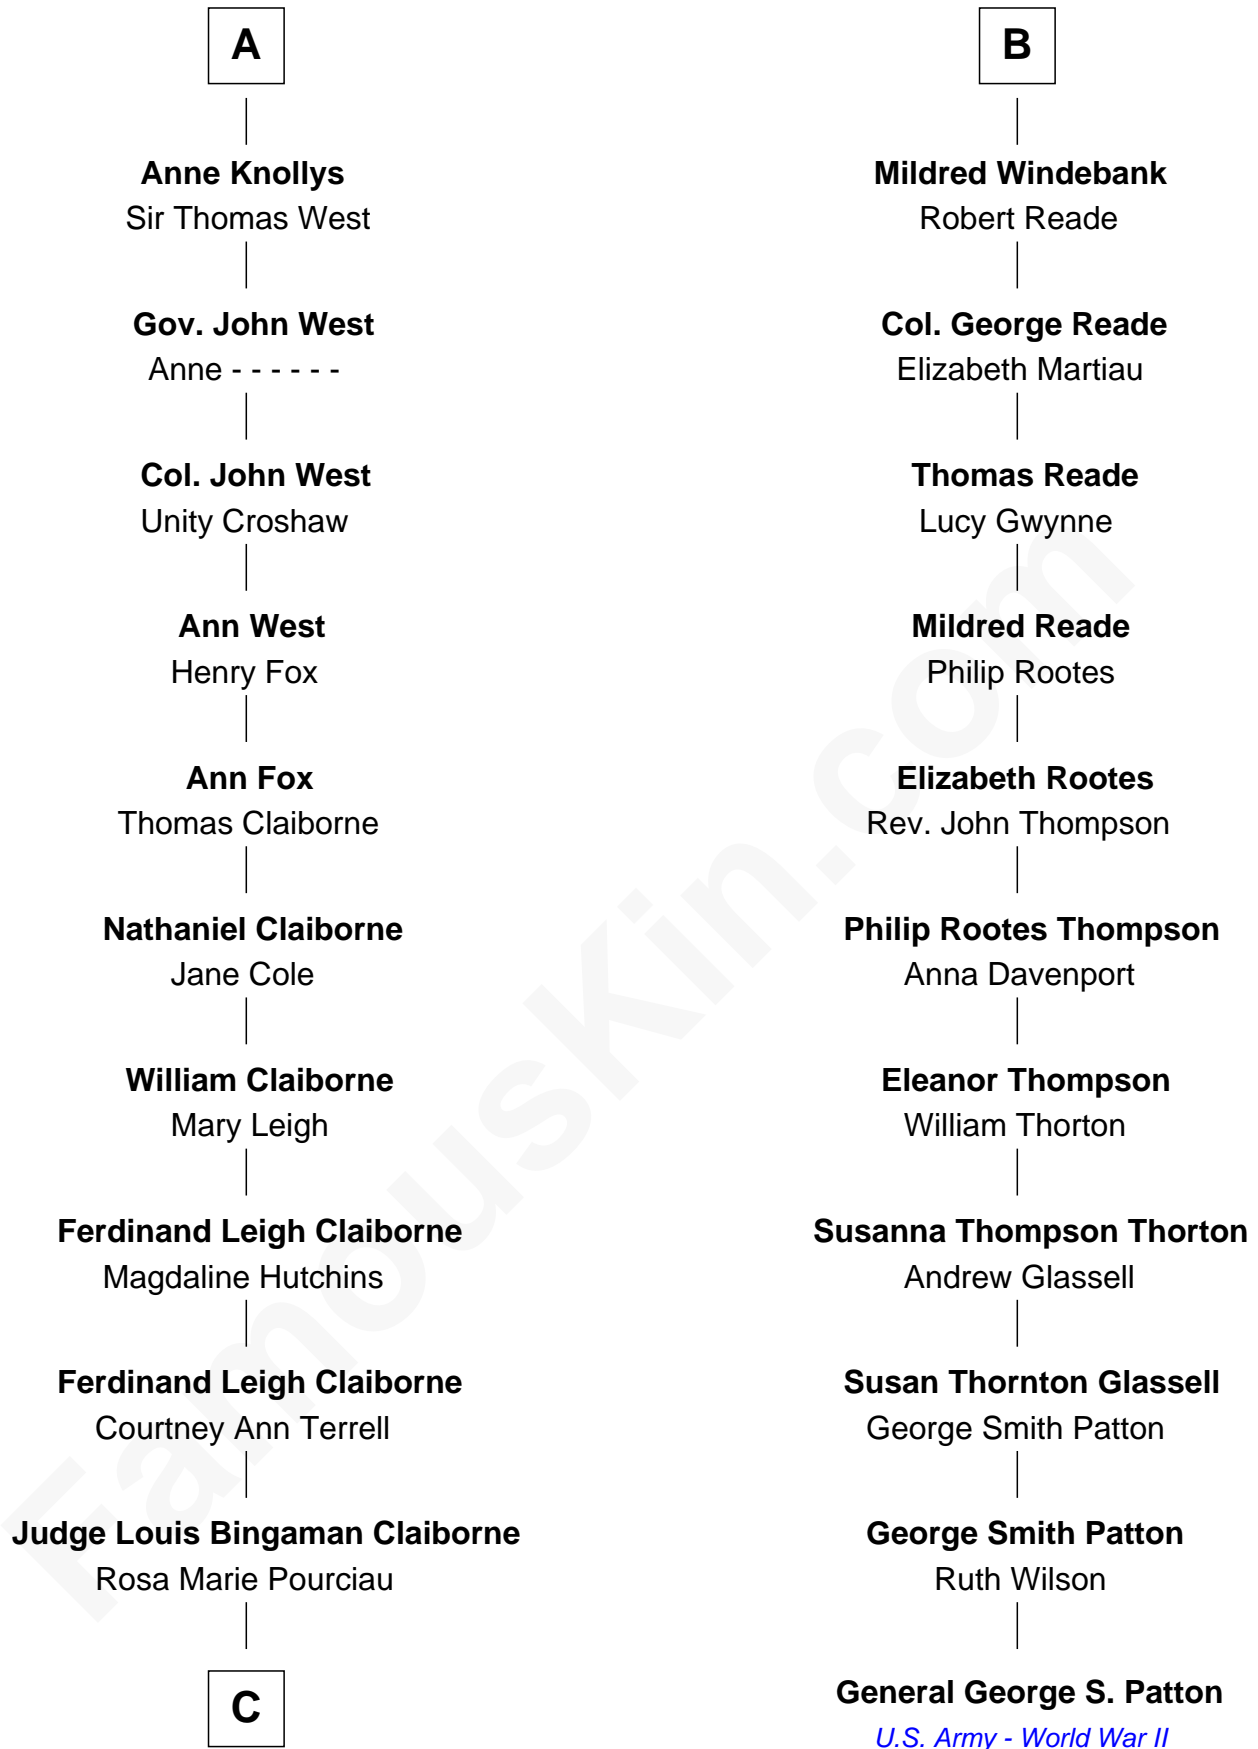

# FamousKin.com Relationship Chart of

**Cokie Roberts**

*Author and TV Journalist*

17th cousin 2 times removed of

**General George S. Patton**

*U.S. Army - World War II*

**C**

—  
**Roland Philemon Claiborne**

Martha Corinne Morrison

—  
**Marie Corinne Morrison Claiborne**

Hale Boggs

—  
**Cokie Roberts**

*Author and TV Journalist*

FamousKin.com