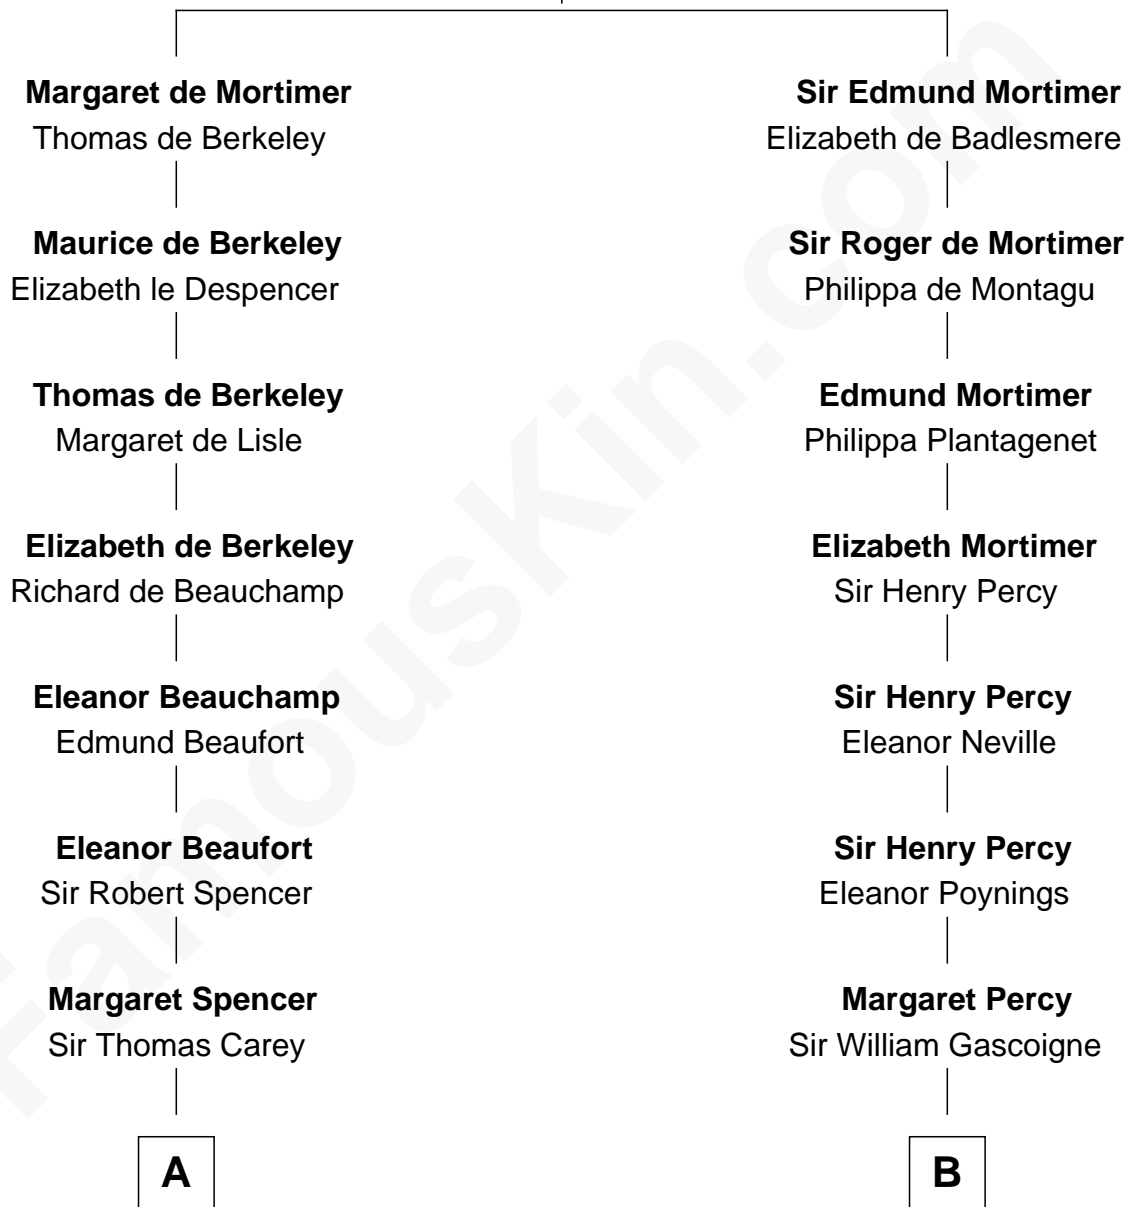

# FamousKin.com Relationship Chart of

**Cokie Roberts**

*Author and TV Journalist*

20th cousin 1 time removed of

**General George S. Patton**

*U.S. Army - World War II*

**Roger de Mortimer**

Joan de Geneville

**C**

**Ferdinand Leigh Claiborne**

Courtney Ann Terrell

**Judge Louis Bingaman Claiborne**

Rosa Marie Pourciau

**Roland Philemon Claiborne**

Martha Corinne Morrison

**Marie Corinne Morrison Claiborne**