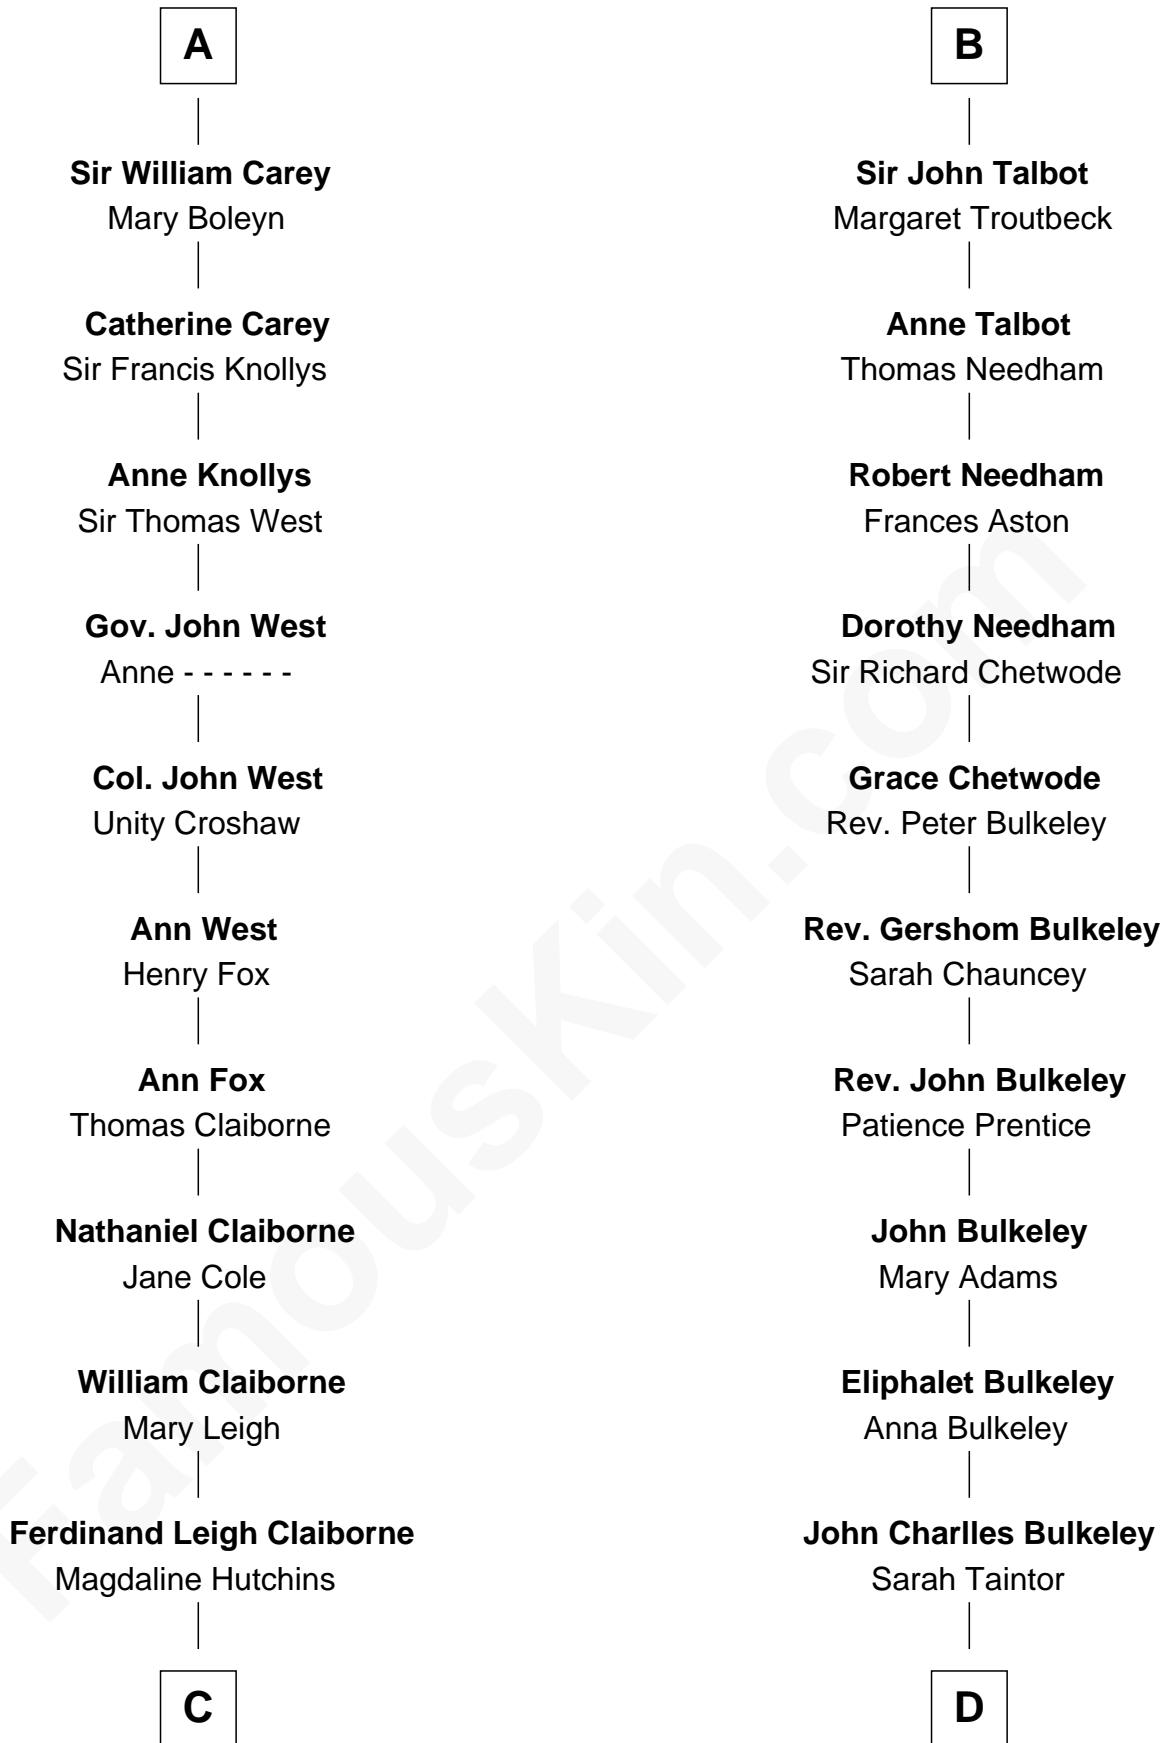

FamousKin.com Relationship Chart of

Cokie Roberts

Author and TV Journalist

18th cousin 3 times removed of

Morgan Bulkeley

54th Governor of Connecticut

C

Ferdinand Leigh Claiborne

Courtney Ann Terrell

Judge Louis Bingaman Claiborne

Rosa Marie Pourciau

Roland Philemon Claiborne

Martha Corinne Morrison

Marie Corinne Morrison Claiborne

Hale Boggs

Cokie Roberts