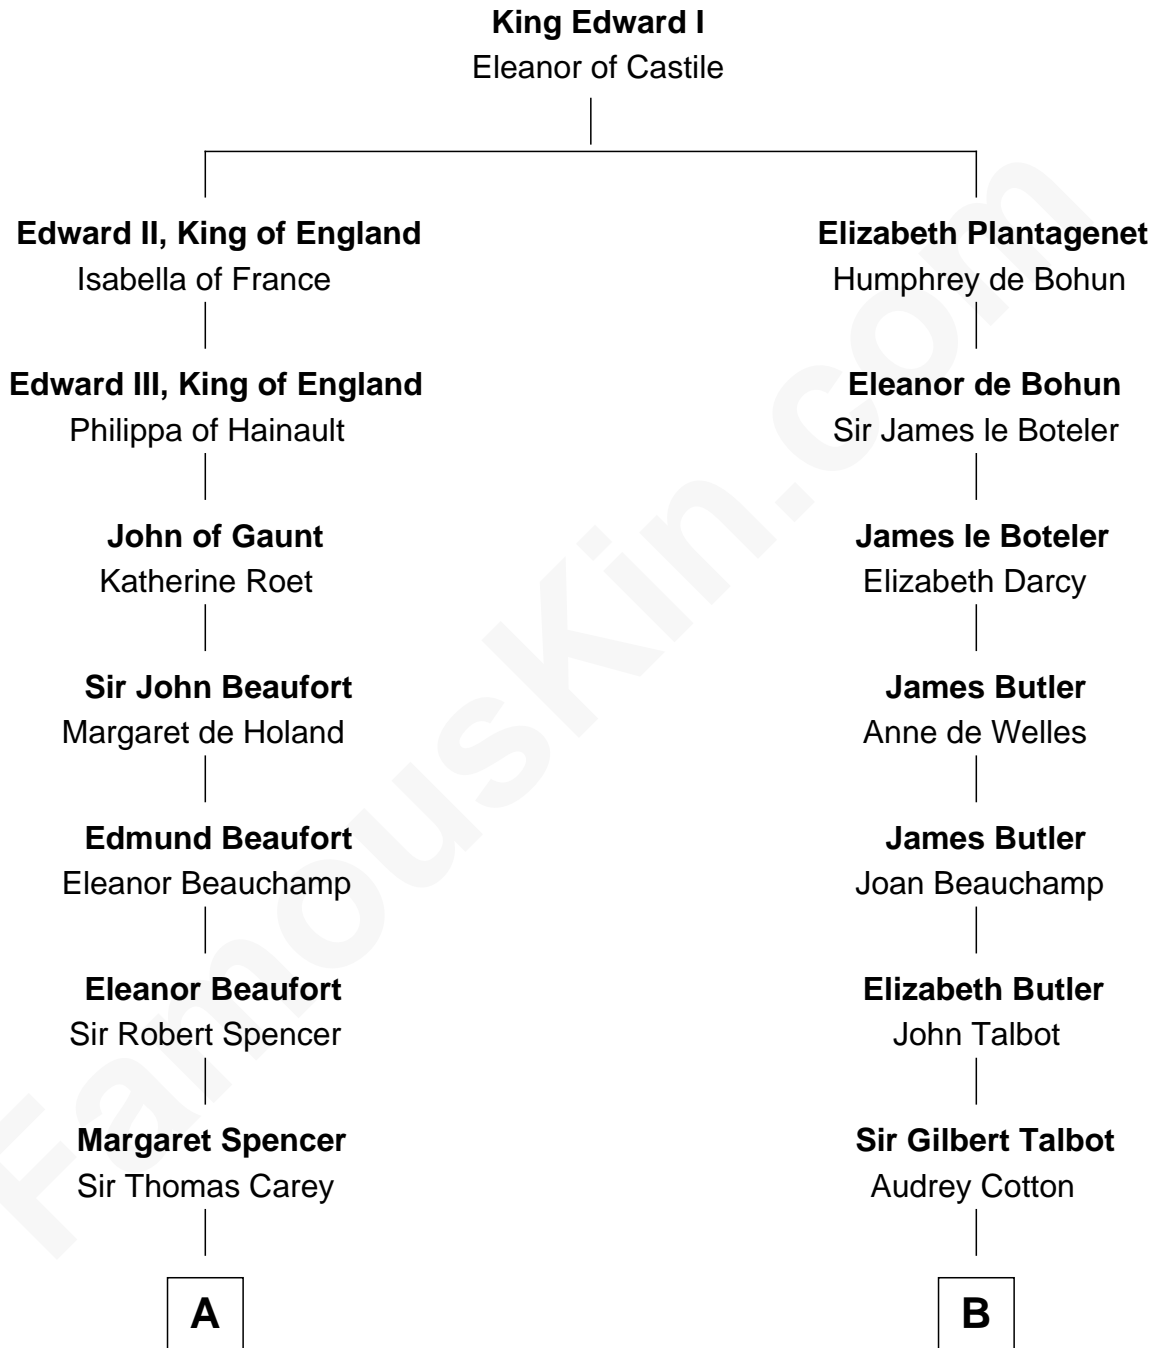

FamousKin.com Relationship Chart of

Cokie Roberts

Author and TV Journalist

18th cousin 3 times removed of

Morgan Bulkeley

54th Governor of Connecticut

C

Ferdinand Leigh Claiborne

Courtney Ann Terrell

Judge Louis Bingaman Claiborne

Rosa Marie Pourciau

Roland Philemon Claiborne

Martha Corinne Morrison

Marie Corinne Morrison Claiborne

Hale Boggs

Cokie Roberts