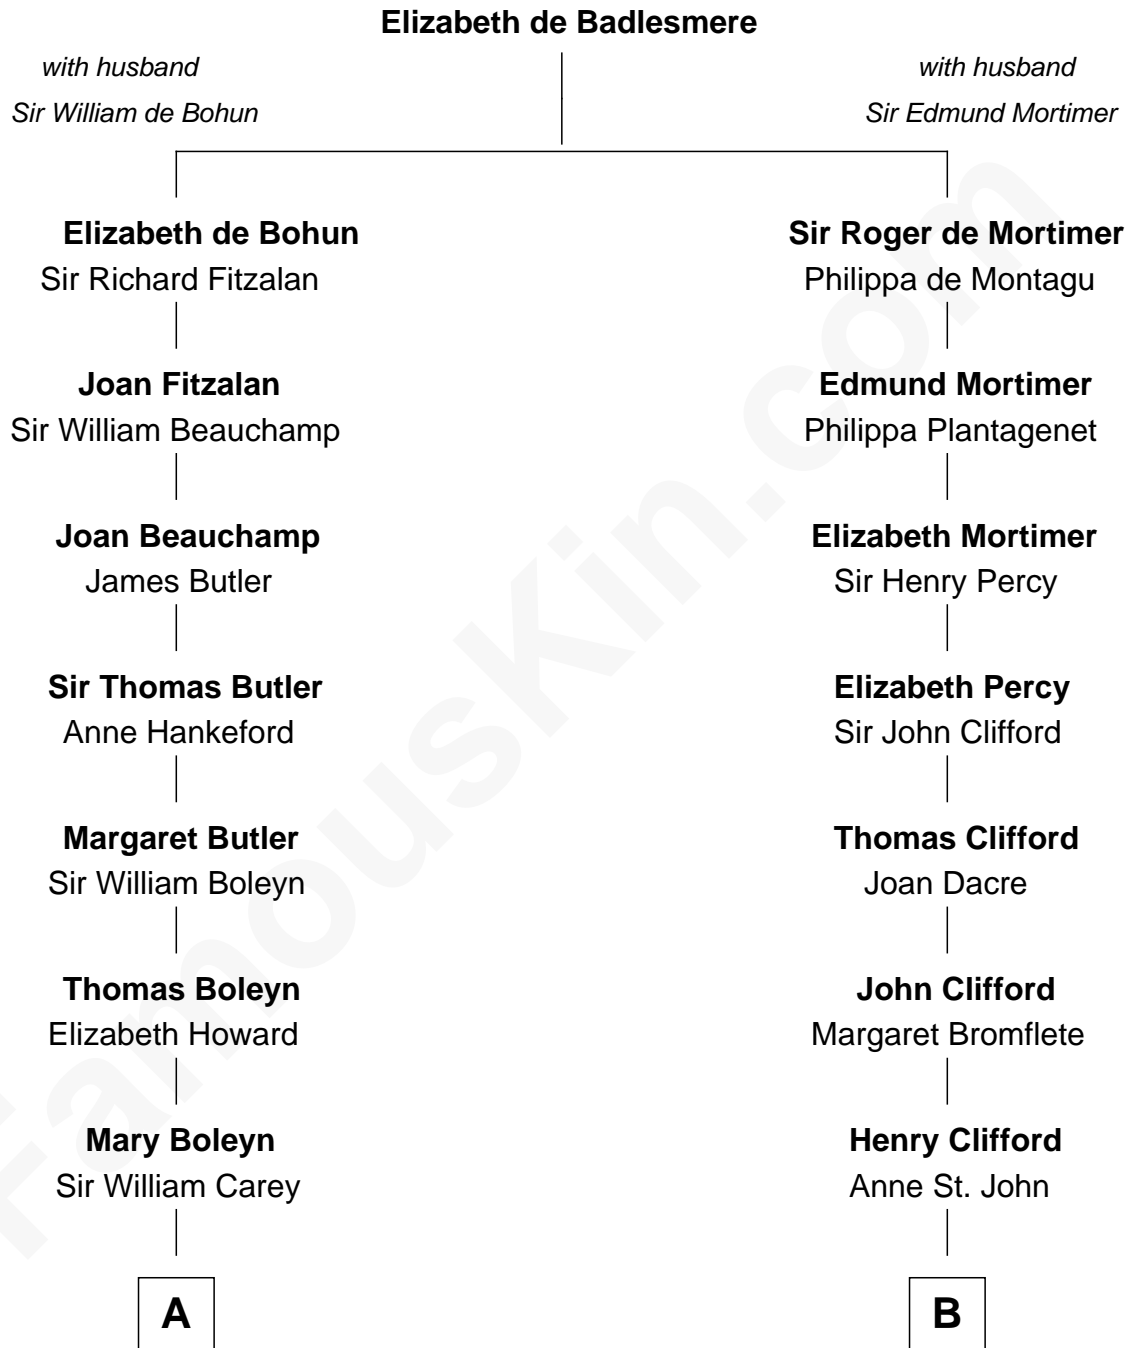

FamousKin.com Relationship Chart of

Cokie Roberts

Author and TV Journalist

20th cousin of

E. C. Segar

Cartoonist (Popeye creator)

C

Judge Louis Bingaman Claiborne