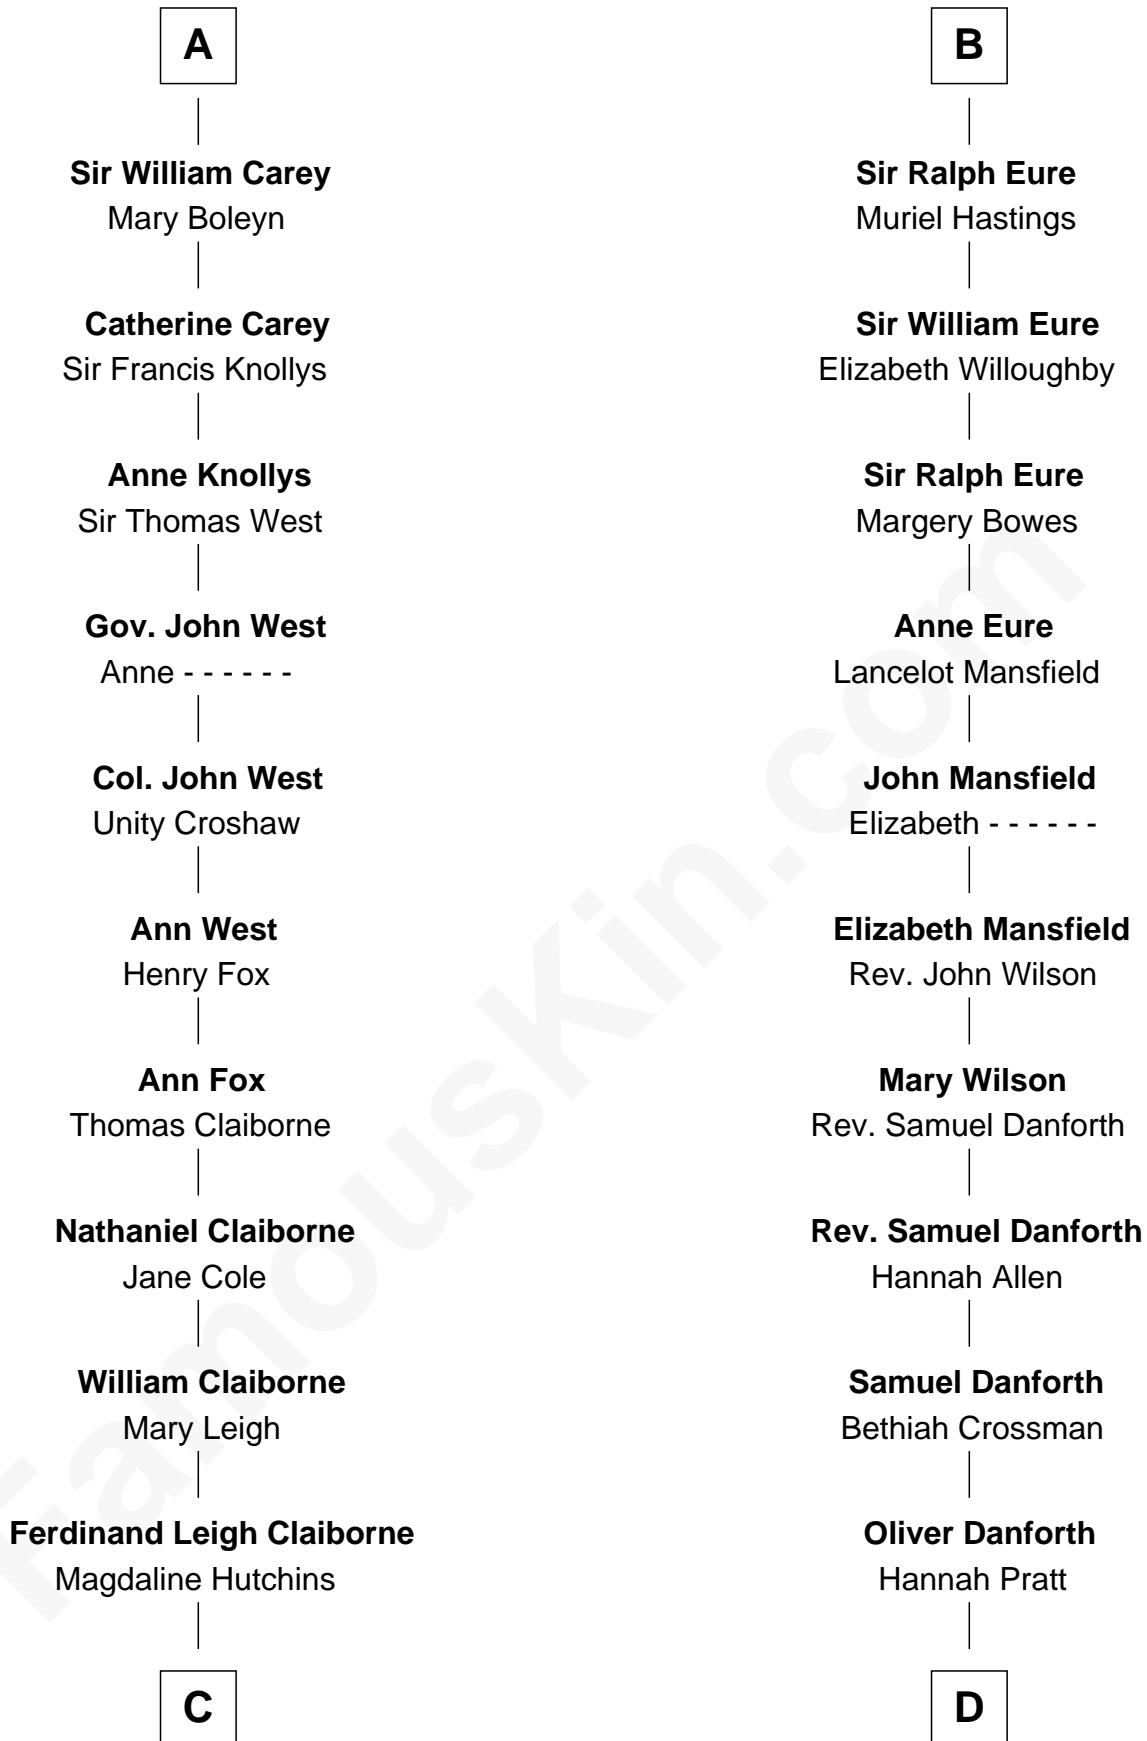

# FamousKin.com Relationship Chart of

**Cokie Roberts**

*Author and TV Journalist*

21st cousin of

**E. C. Segar**

*Cartoonist (Popeye creator)*

**Sir Hugh le Despencer**  
Isabella de Beauchamp

**C**

**Ferdinand Leigh Claiborne**

Courtney Ann Terrell

**Judge Louis Bingaman Claiborne**

Rosa Marie Pourciau

**Roland Philemon Claiborne**

Martha Corinne Morrison

**Marie Corinne Morrison Claiborne**

Hale Boggs