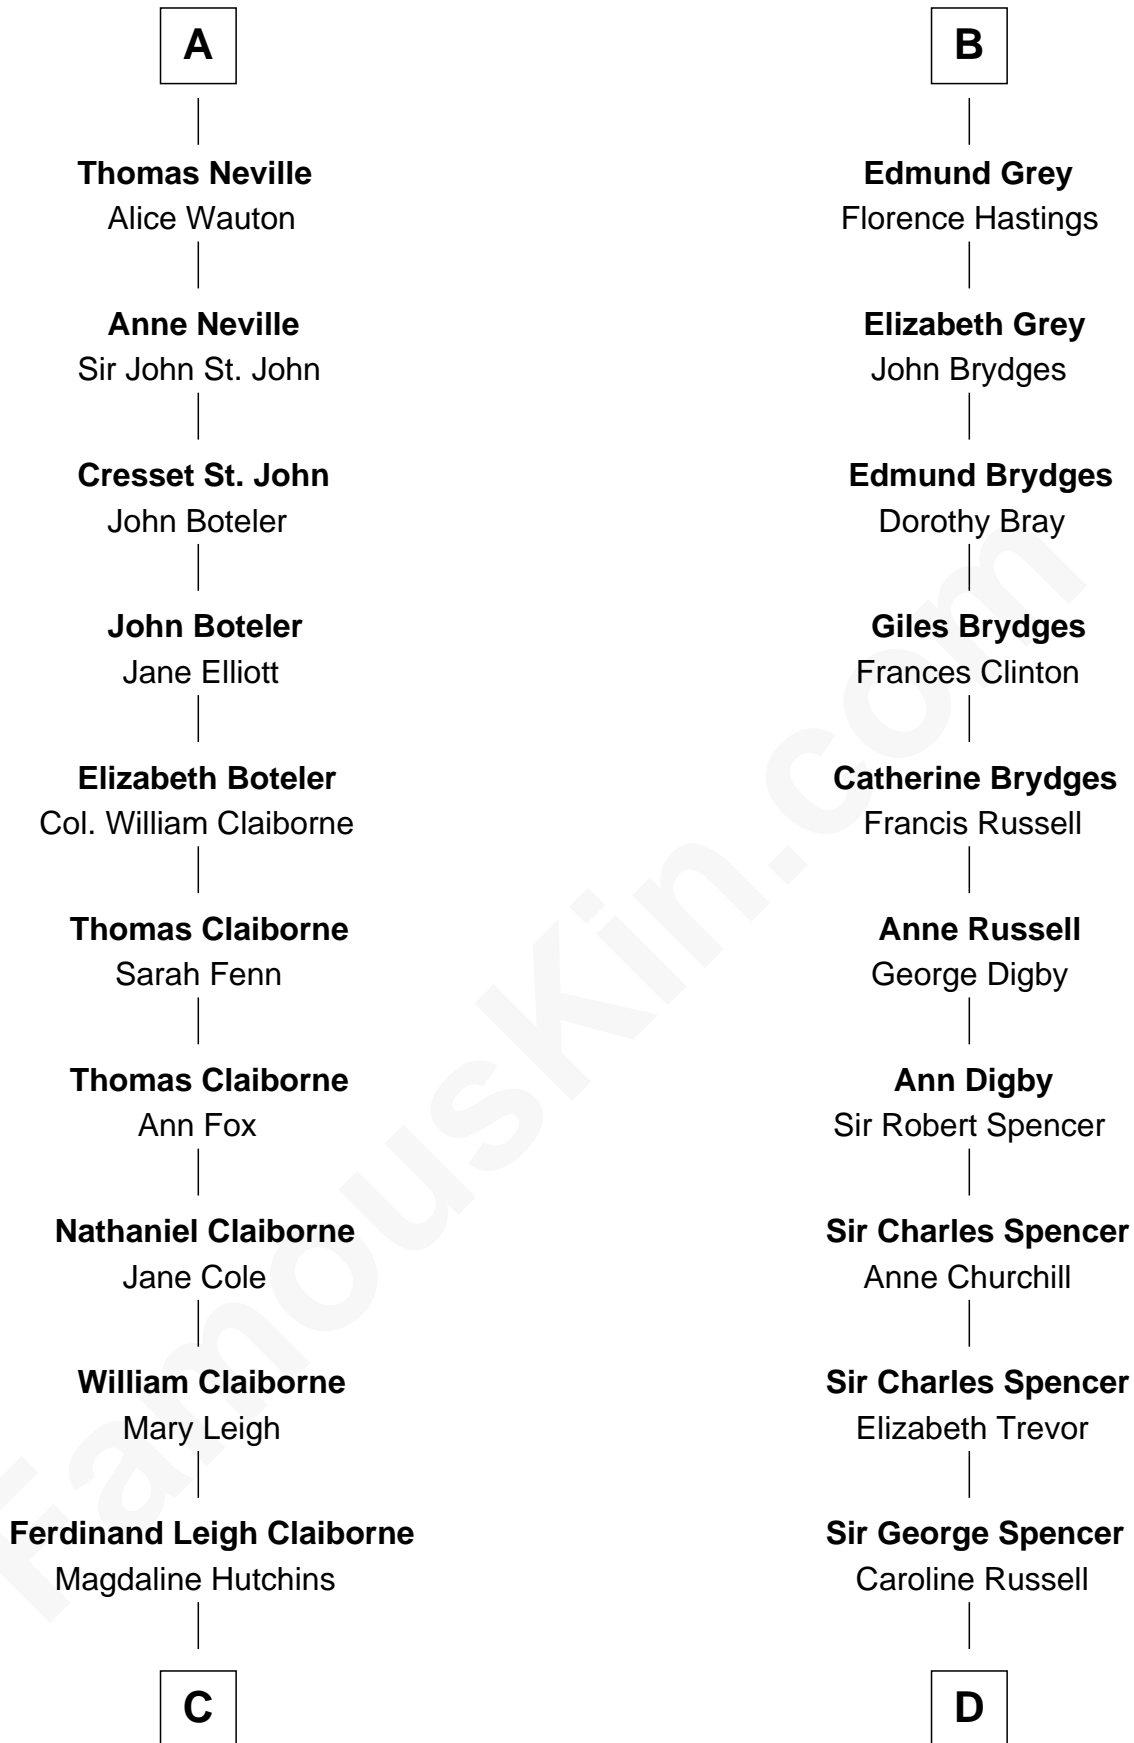

# FamousKin.com Relationship Chart of

**Cokie Roberts**

*Author and TV Journalist*

21st cousin of

**Sir Winston Churchill**

*Prime Minister of the United Kingdom*

**Sir Henry de Hastings**

Joan de Cantilupe

**C**

**Ferdinand Leigh Claiborne**

Courtney Ann Terrell

**Judge Louis Bingaman Claiborne**

Rosa Marie Pourciau

**Roland Philemon Claiborne**

Martha Corinne Morrison

**Marie Corinne Morrison Claiborne**