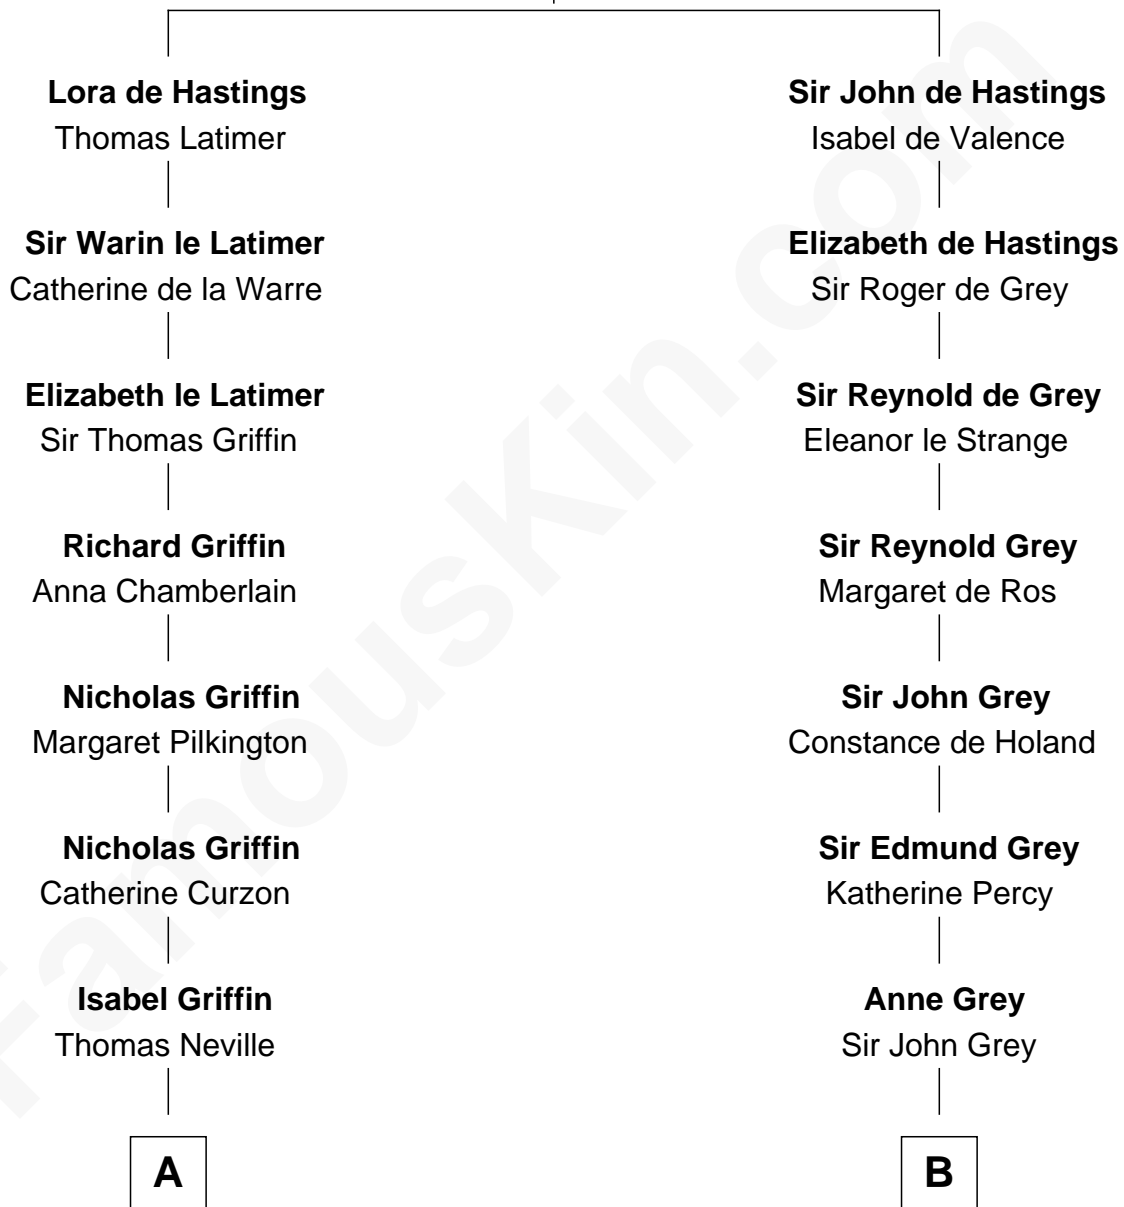

# FamousKin.com Relationship Chart of

**Cokie Roberts**

*Author and TV Journalist*

21st cousin of

**Sir Winston Churchill**

*Prime Minister of the United Kingdom*

**Sir Henry de Hastings**

Joan de Cantilupe

**C**

**Ferdinand Leigh Claiborne**

Courtney Ann Terrell

**Judge Louis Bingaman Claiborne**

Rosa Marie Pourciau

**Roland Philemon Claiborne**

Martha Corinne Morrison

**Marie Corinne Morrison Claiborne**