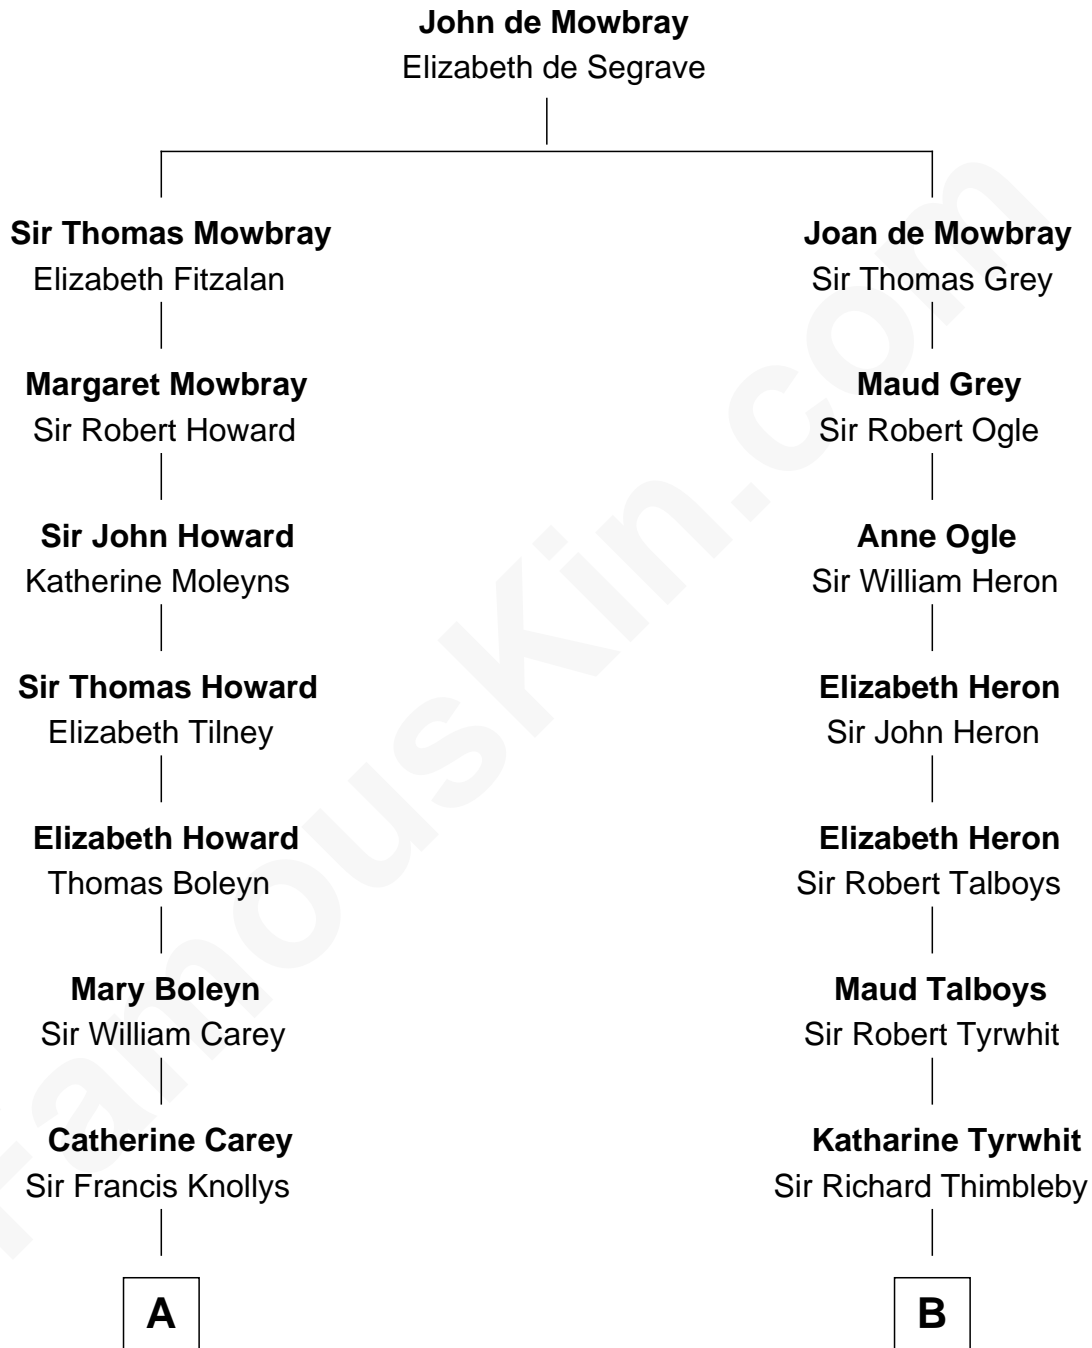

# FamousKin.com Relationship Chart of

**Cokie Roberts**

*Author and TV Journalist*

19th cousin of

**Mitt Romney**

*70th Governor of Massachusetts*

**C**

**Roland Philemon Claiborne**

Martha Corinne Morrison

**Marie Corinne Morrison Claiborne**

Hale Boggs

**Cokie Roberts**

*Author and TV Journalist*

**D**

**Alma Luella Robison**

Harold Arundel LaFount

**Lenore Emily LaFount**

George Wilcken Romney

**Mitt Romney**

*70th Governor of Massachusetts*

FamousKin.com