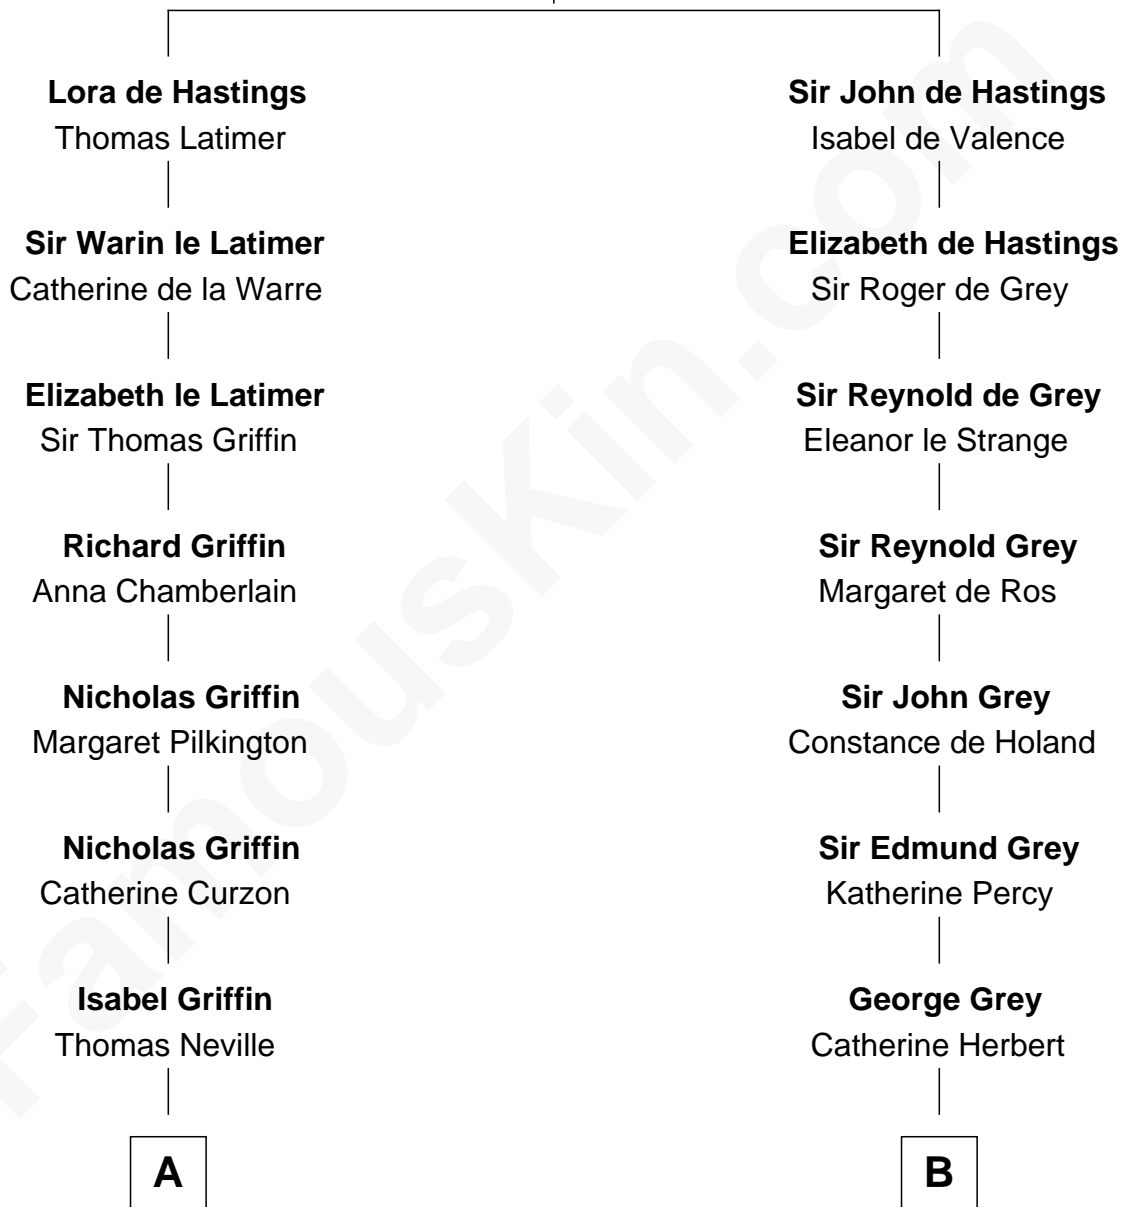

FamousKin.com Relationship Chart of

Cokie Roberts

Author and TV Journalist

21st cousin of

Camilla Parker Bowles

Queen Consort of the United Kingdom

Sir Henry de Hastings

Joan de Cantilupe

C

Ferdinand Leigh Claiborne

Courtney Ann Terrell

Judge Louis Bingaman Claiborne

Rosa Marie Pourciau

Roland Philemon Claiborne

Martha Corinne Morrison

Marie Corinne Morrison Claiborne