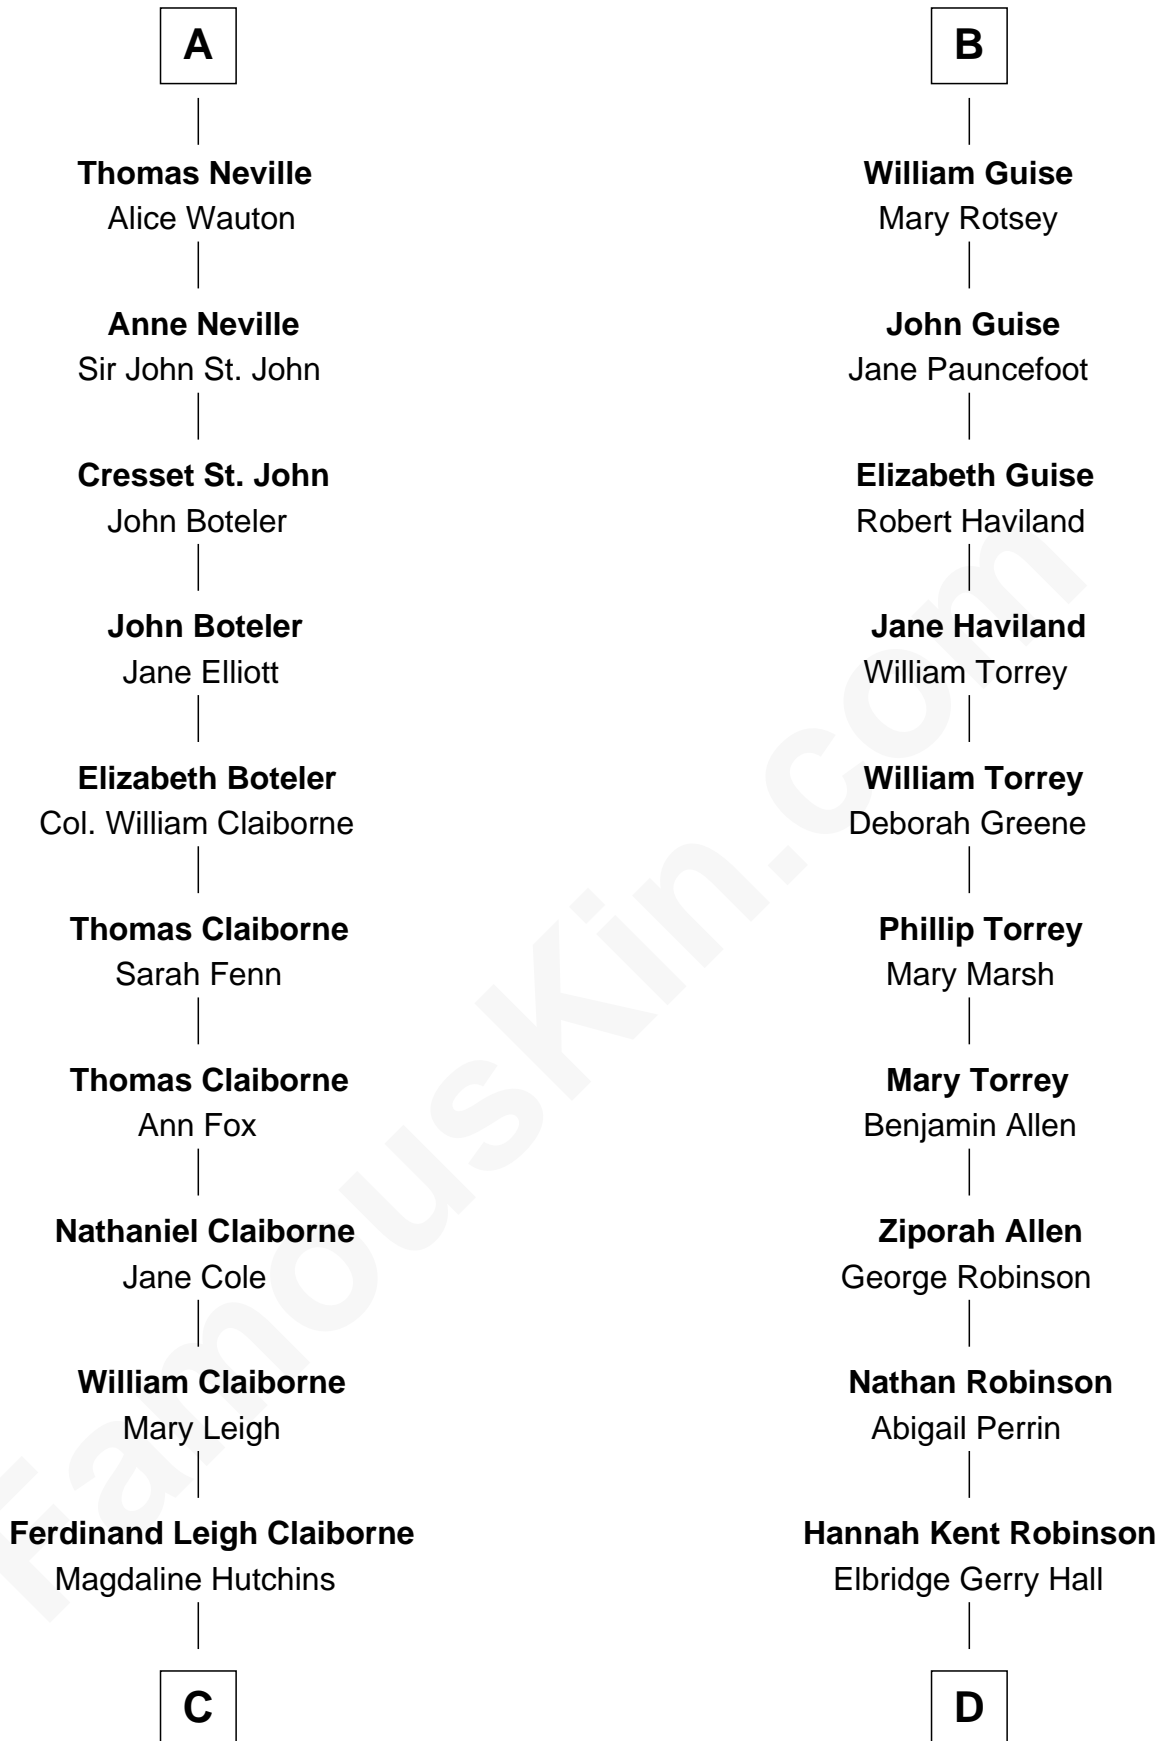

# FamousKin.com Relationship Chart of

**Cokie Roberts**

*Author and TV Journalist*

20th cousin 1 time removed of

**Raquel Welch**

*Movie Actress*

**Sir William de Boteler**

Ela Herdeburgh

**William Neville**  
Katherine Palmer

**Thomas Neville**  
Isabel Griffin

**A**

**Ankaret le Boteler**  
John le Strange

**Eleanor le Strange**  
Sir Reynold de Grey

**Sir Reynold Grey**  
Margaret de Ros

**Sir John Grey**  
Constance de Holand

**Sir Edmund Grey**  
Katherine Percy

**Anne Grey**  
Sir John Grey

*Probable*

**Tacy Grey**  
John Guise

**B**

**C**

**Ferdinand Leigh Claiborne**

Courtney Ann Terrell

**Judge Louis Bingaman Claiborne**

Rosa Marie Pourciau

**Roland Philemon Claiborne**

Martha Corinne Morrison

**Marie Corinne Morrison Claiborne**

Hale Boggs

**Cokie Roberts**