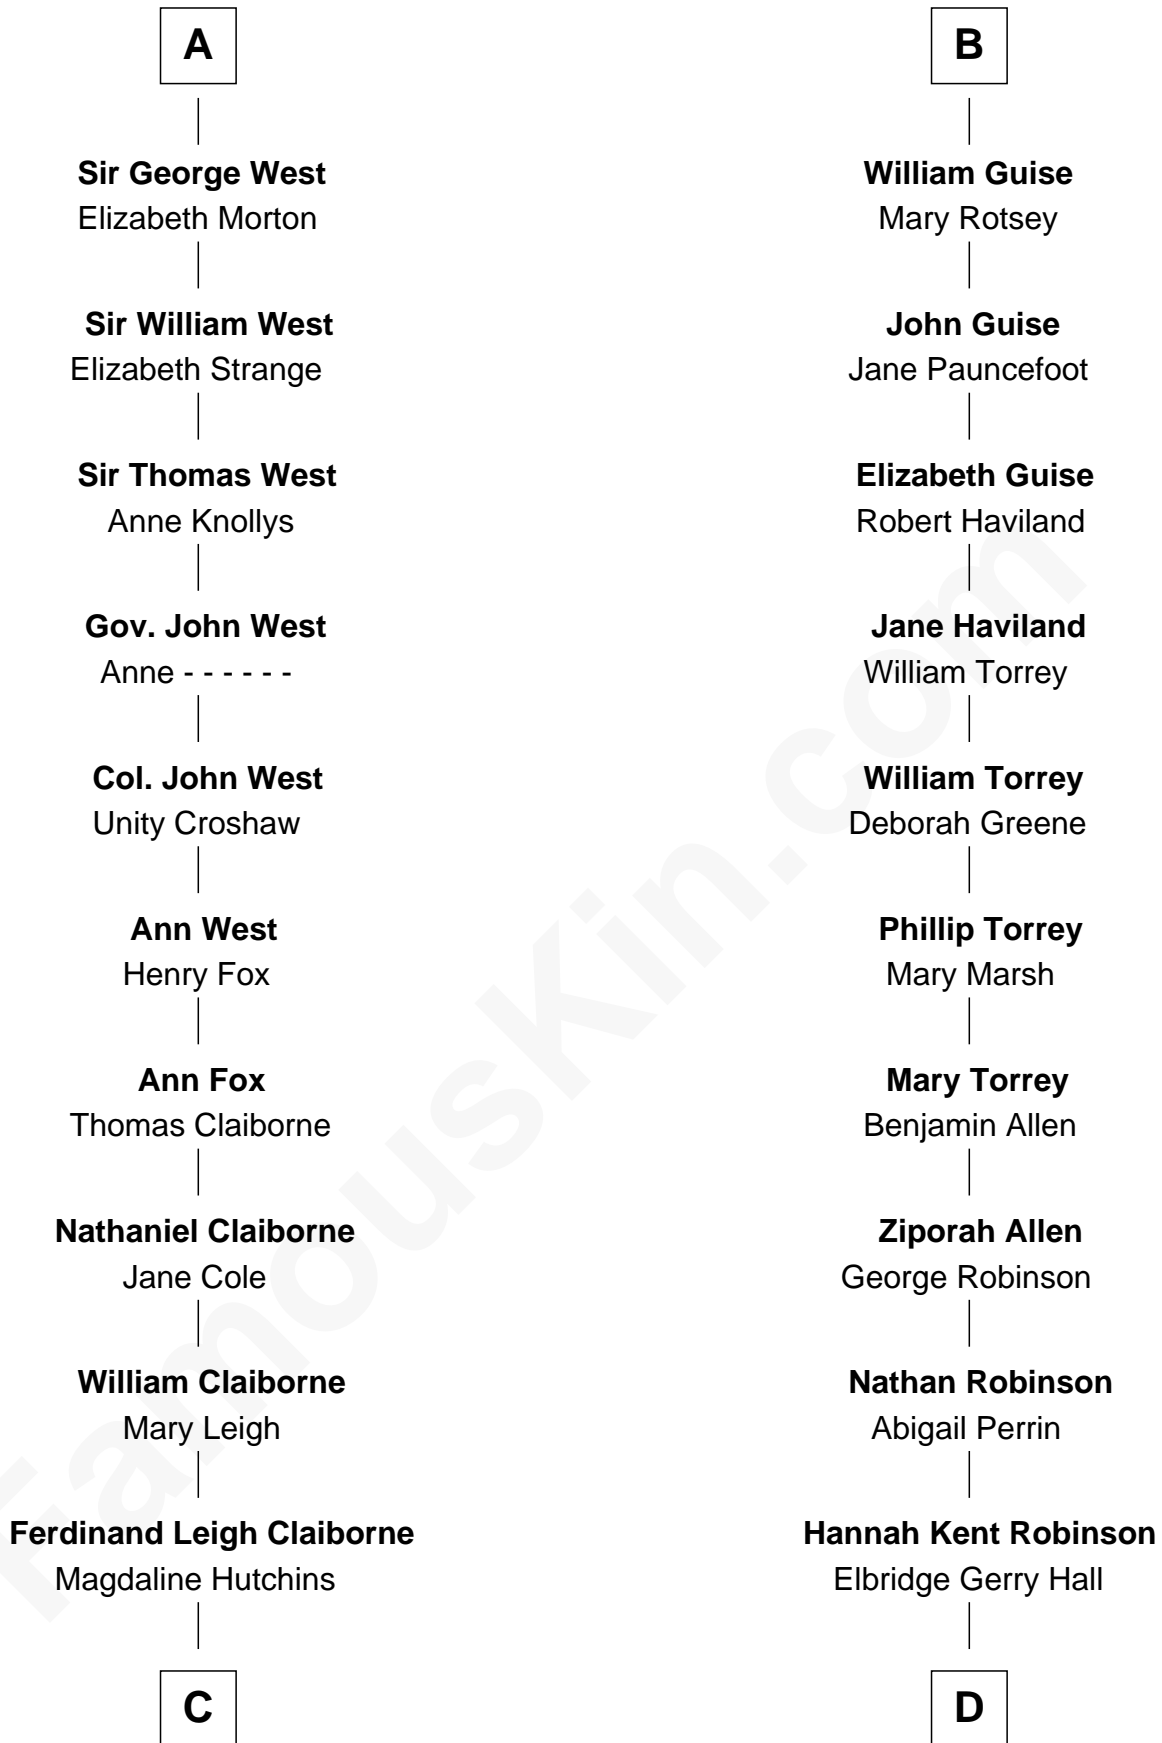

FamousKin.com Relationship Chart of

Cokie Roberts

Author and TV Journalist

20th cousin 1 time removed of

Raquel Welch

Movie Actress

C

Ferdinand Leigh Claiborne

Courtney Ann Terrell

Judge Louis Bingaman Claiborne

Rosa Marie Pourciau

Roland Philemon Claiborne

Martha Corinne Morrison

Marie Corinne Morrison Claiborne

Hale Boggs

Cokie Roberts