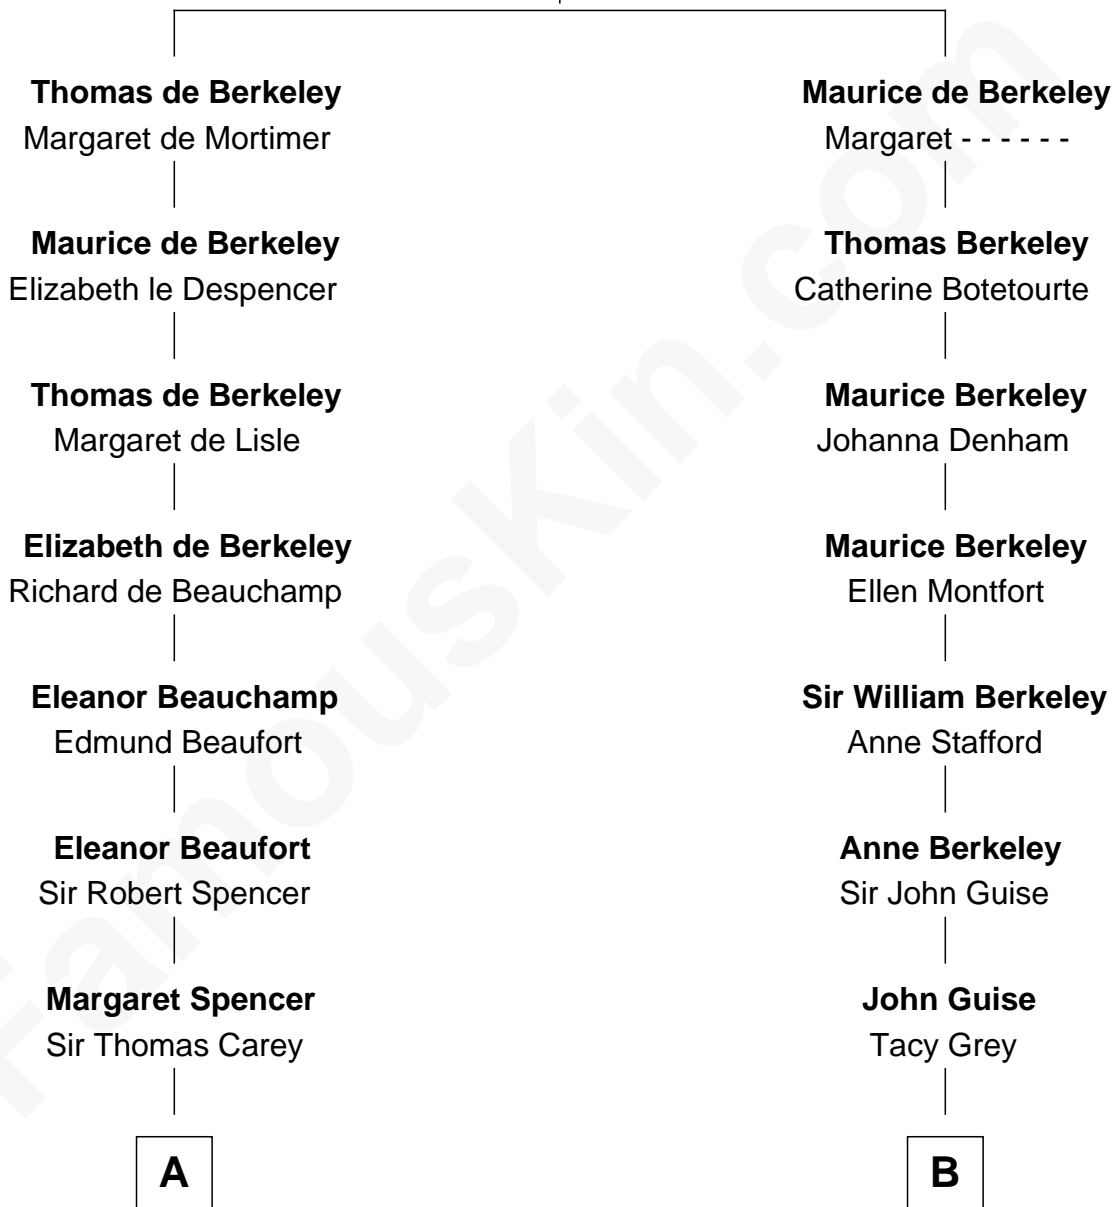

FamousKin.com Relationship Chart of

Cokie Roberts

Author and TV Journalist

20th cousin 1 time removed of

Raquel Welch

Movie Actress

Sir Maurice de Berkeley

Eve la Zouche

C

Ferdinand Leigh Claiborne

Courtney Ann Terrell

Judge Louis Bingaman Claiborne

Rosa Marie Pourciau

Roland Philemon Claiborne

Martha Corinne Morrison

Marie Corinne Morrison Claiborne