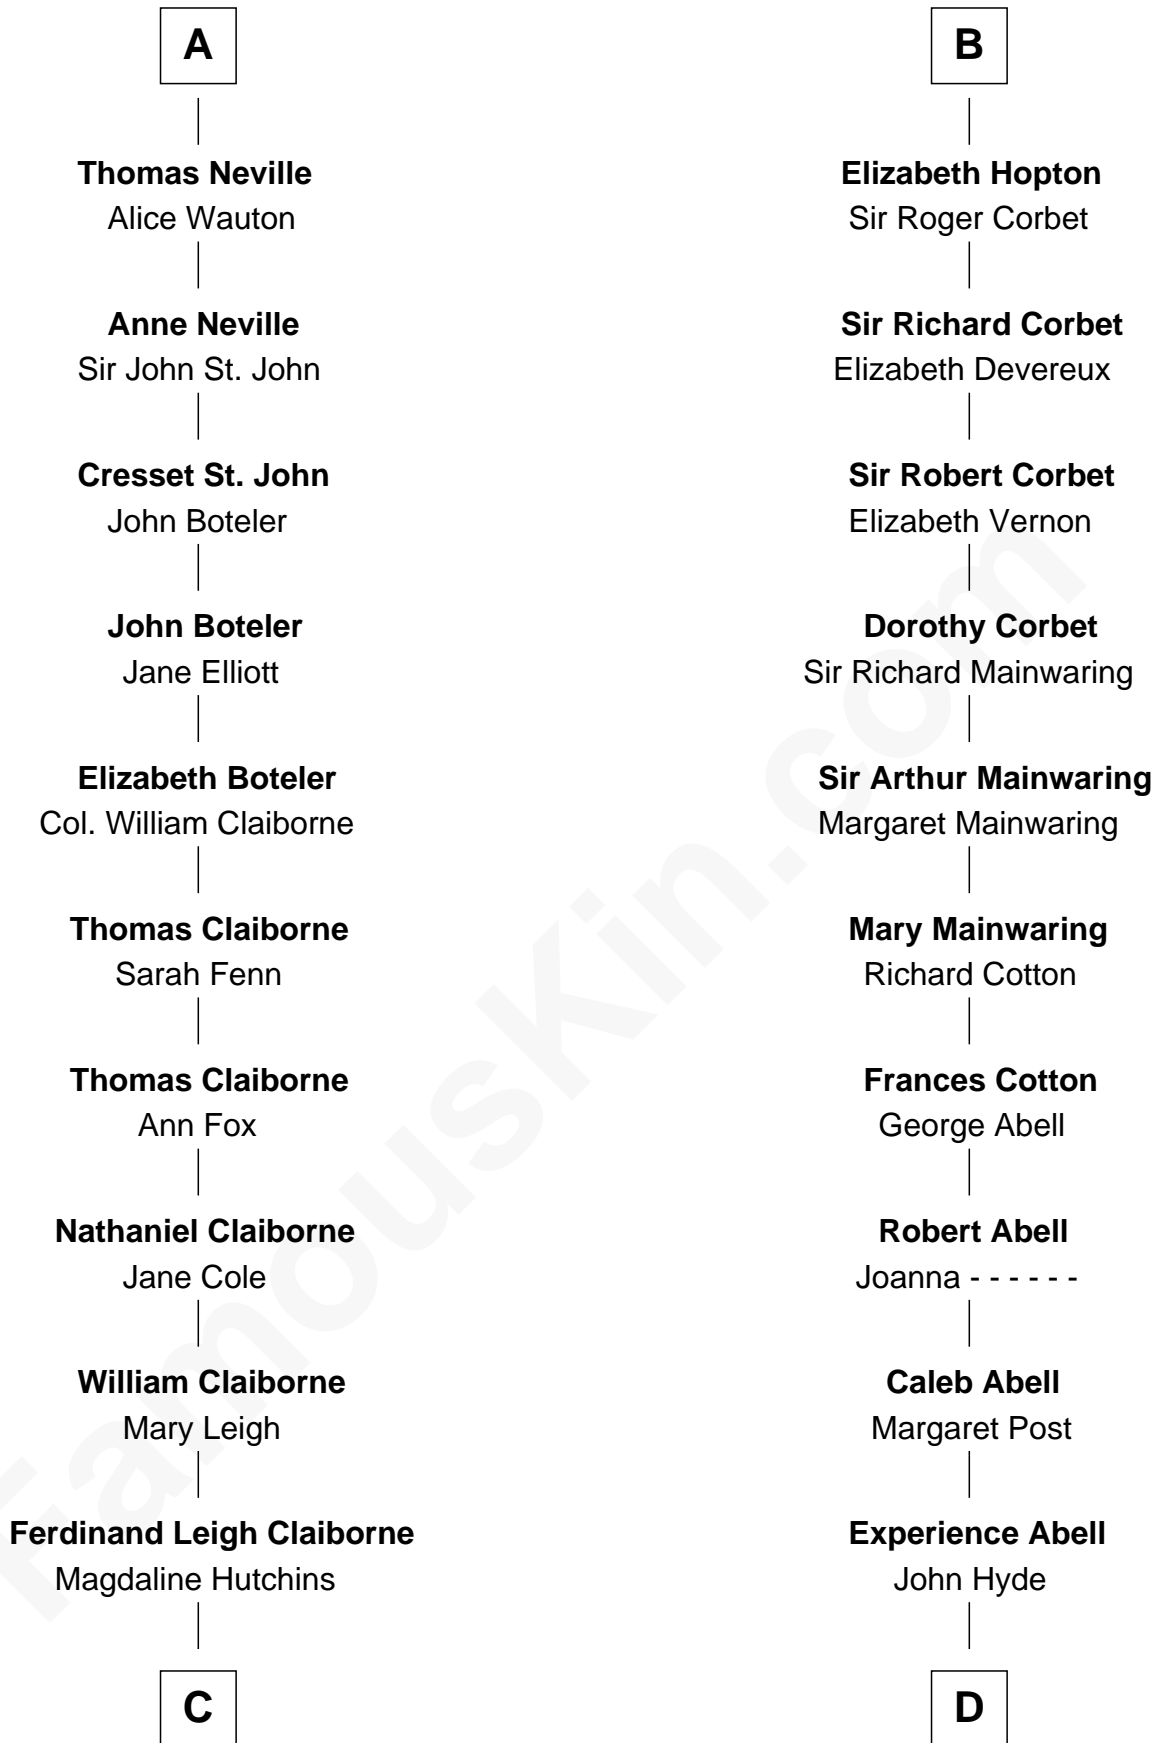

# FamousKin.com Relationship Chart of

**Cokie Roberts**

*Author and TV Journalist*

21st cousin of

**Grover Cleveland**

*22nd and 24th U.S. President*

**Sir Henry de Hastings**

Joan de Cantilupe

**C**

**Ferdinand Leigh Claiborne**

Courtney Ann Terrell

**Judge Louis Bingaman Claiborne**

Rosa Marie Pourciau

**Roland Philemon Claiborne**

Martha Corinne Morrison

**Marie Corinne Morrison Claiborne**