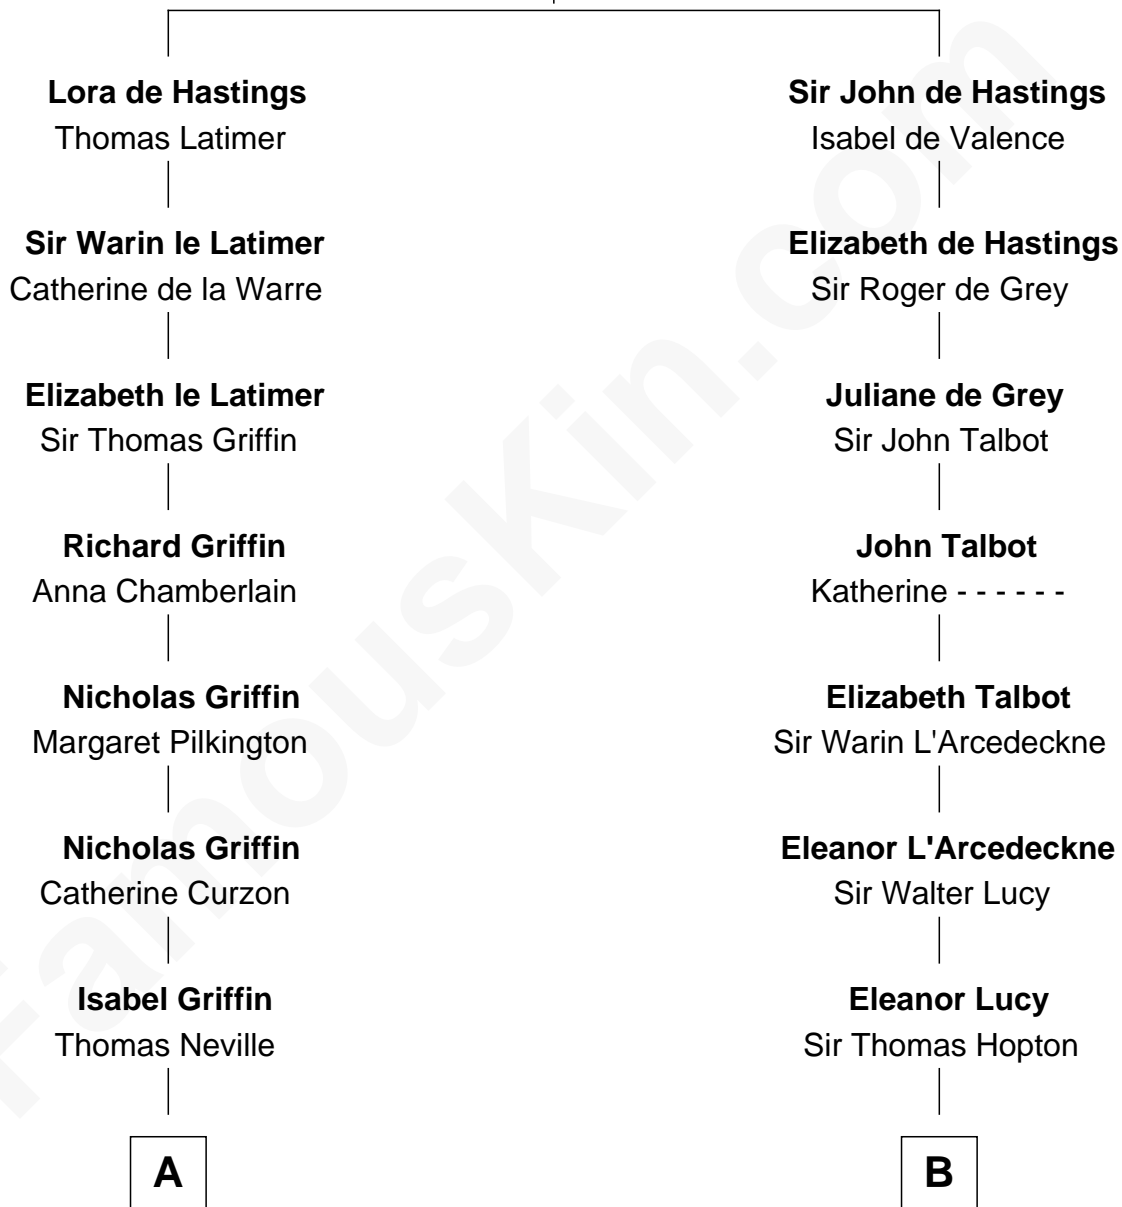

# FamousKin.com Relationship Chart of

**Cokie Roberts**

*Author and TV Journalist*

21st cousin of

**Grover Cleveland**

*22nd and 24th U.S. President*

**Sir Henry de Hastings**

Joan de Cantilupe

**C**

**Ferdinand Leigh Claiborne**

Courtney Ann Terrell

**Judge Louis Bingaman Claiborne**

Rosa Marie Pourciau

**Roland Philemon Claiborne**

Martha Corinne Morrison

**Marie Corinne Morrison Claiborne**