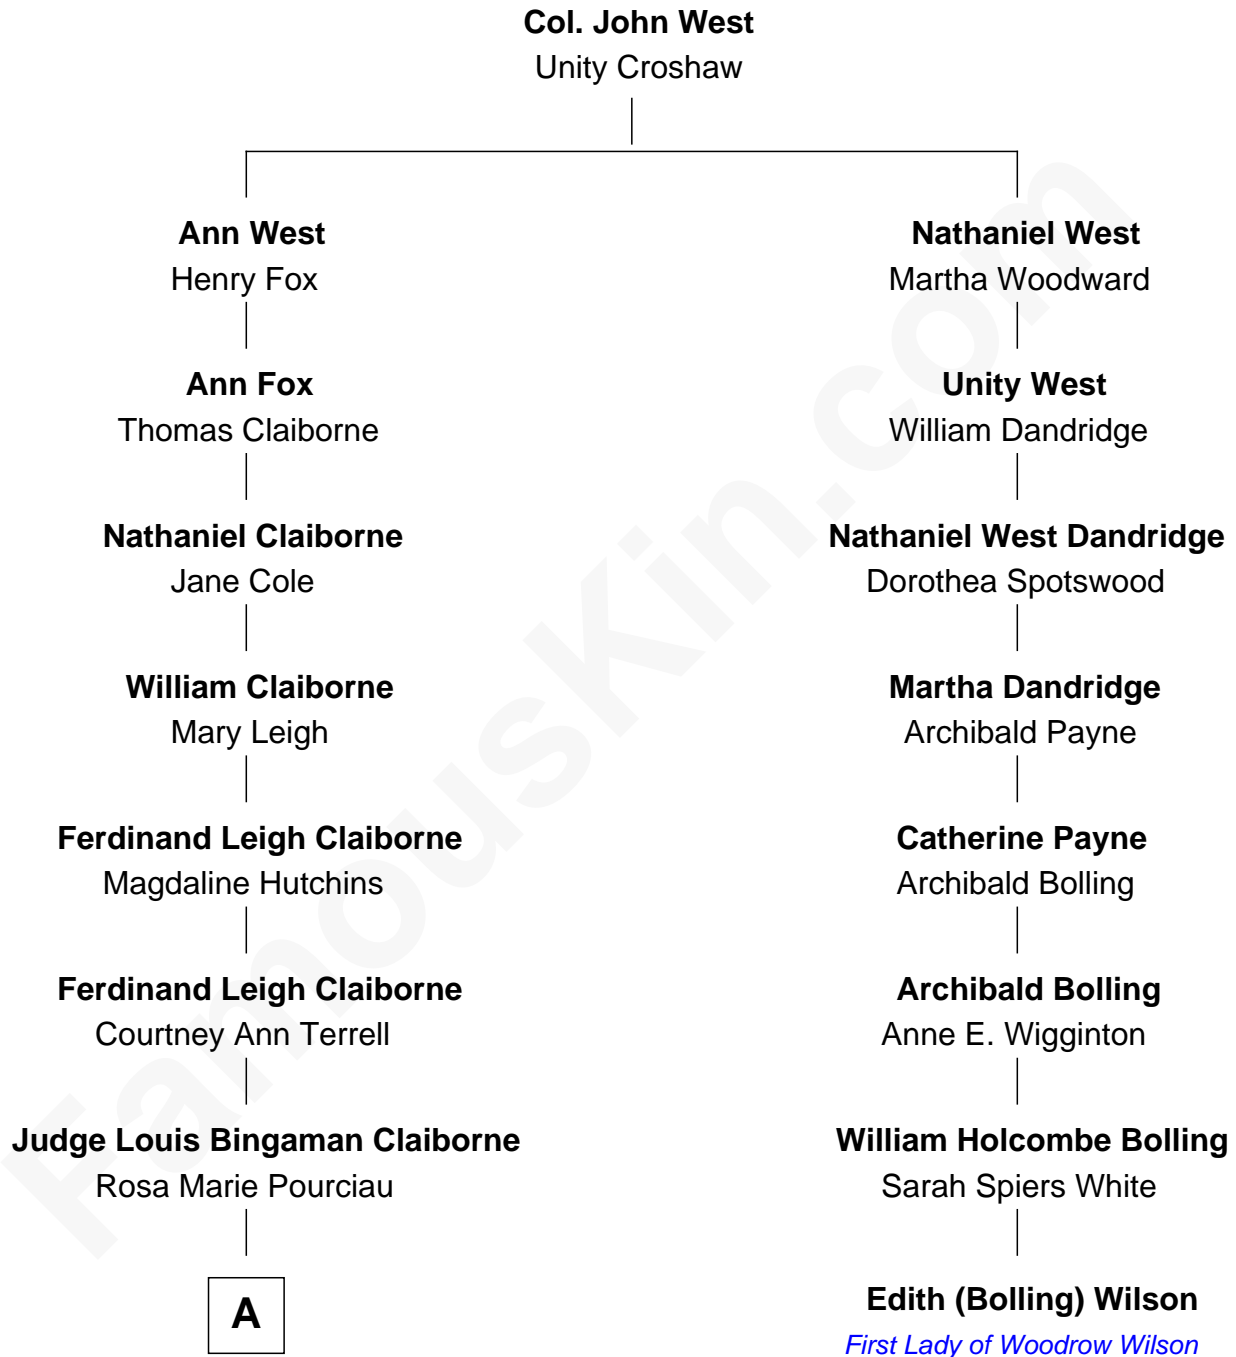

FamousKin.com

Relationship Chart of

Cokie Roberts

Author and TV Journalist

7th cousin 2 times removed of

Edith (Bolling) Wilson

First Lady of President Woodrow Wilson

A

—
Roland Philemon Claiborne

Martha Corinne Morrison

—
Marie Corinne Morrison Claiborne

Hale Boggs

—
Cokie Roberts

Author and TV Journalist

FamousKin.com