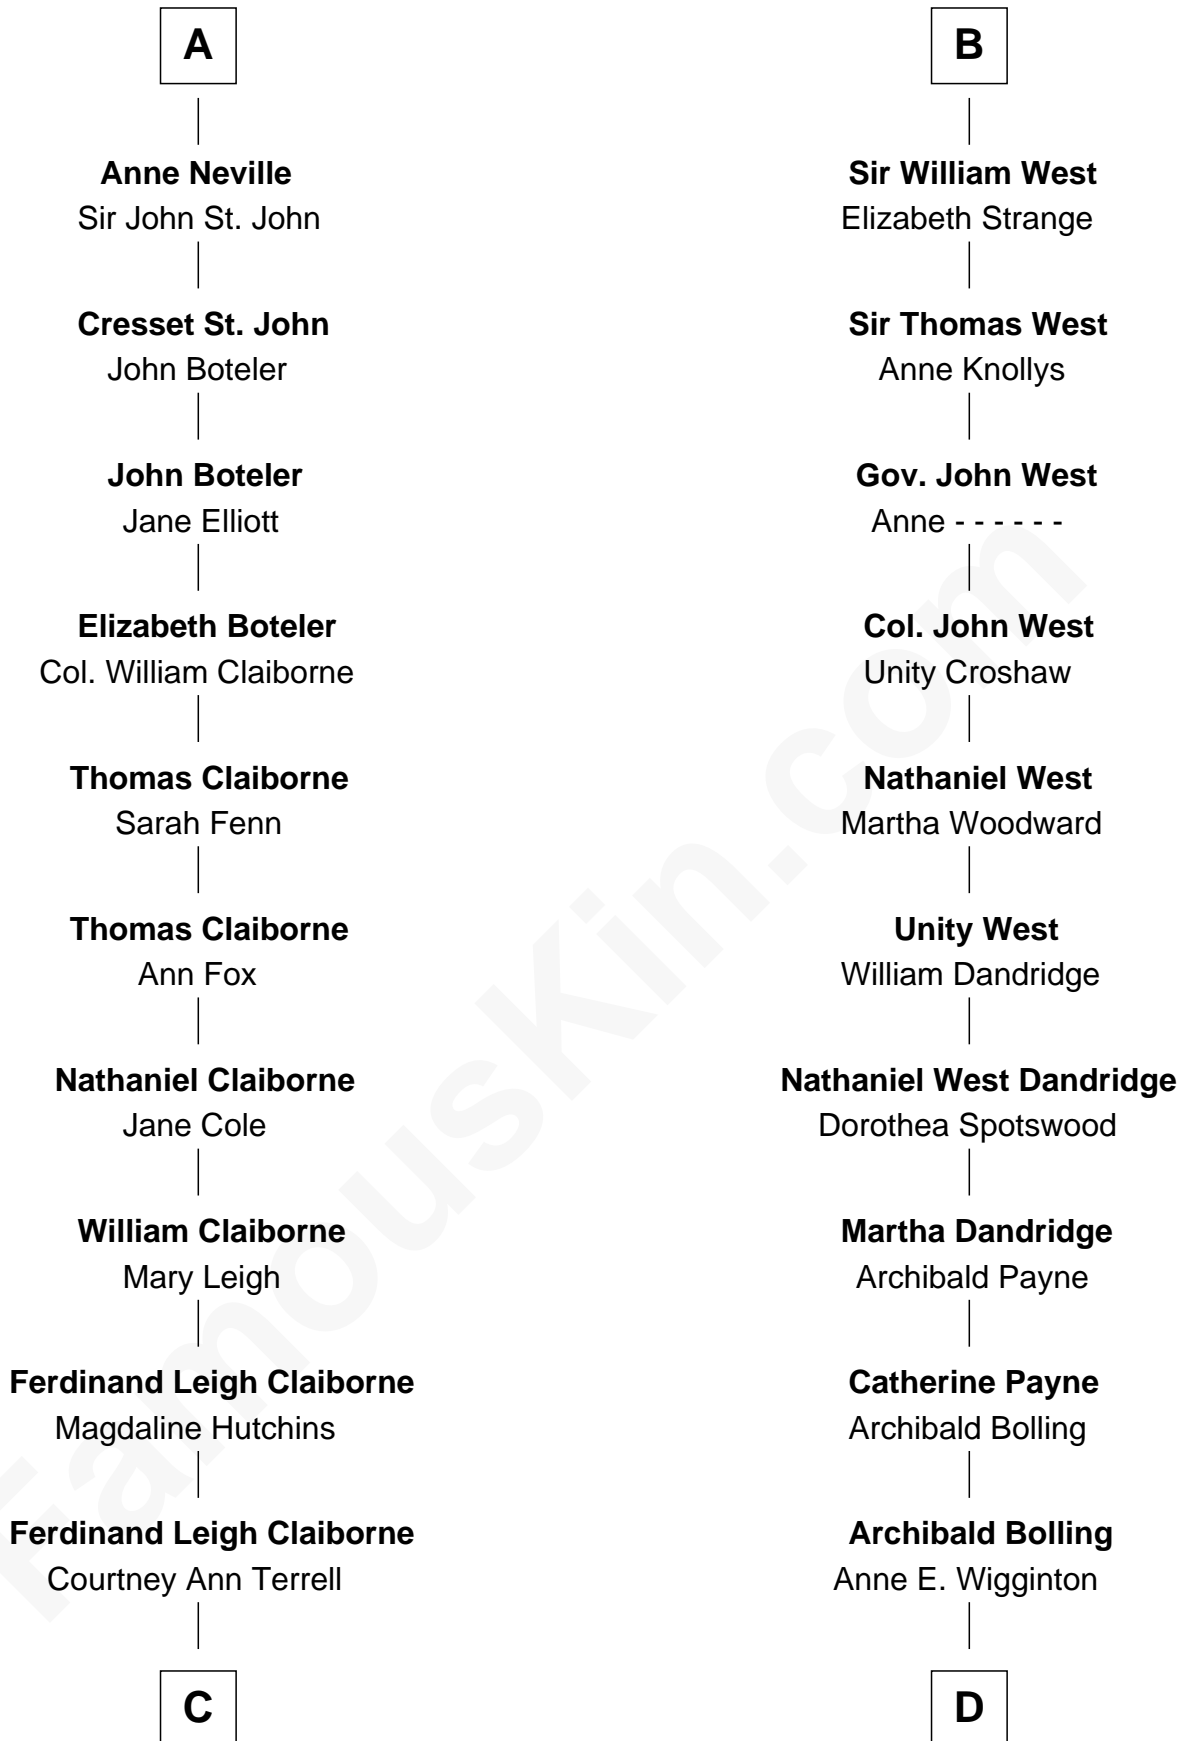

## Relationship Chart of

### Cokie Roberts

*Author and TV Journalist*

18th cousin 2 times removed of

### Edith (Bolling) Wilson

*First Lady of President Woodrow Wilson*

**C**

**Judge Louis Bingaman Claiborne**

Rosa Marie Pourciau

**Roland Philemon Claiborne**

Martha Corinne Morrison

**Marie Corinne Morrison Claiborne**