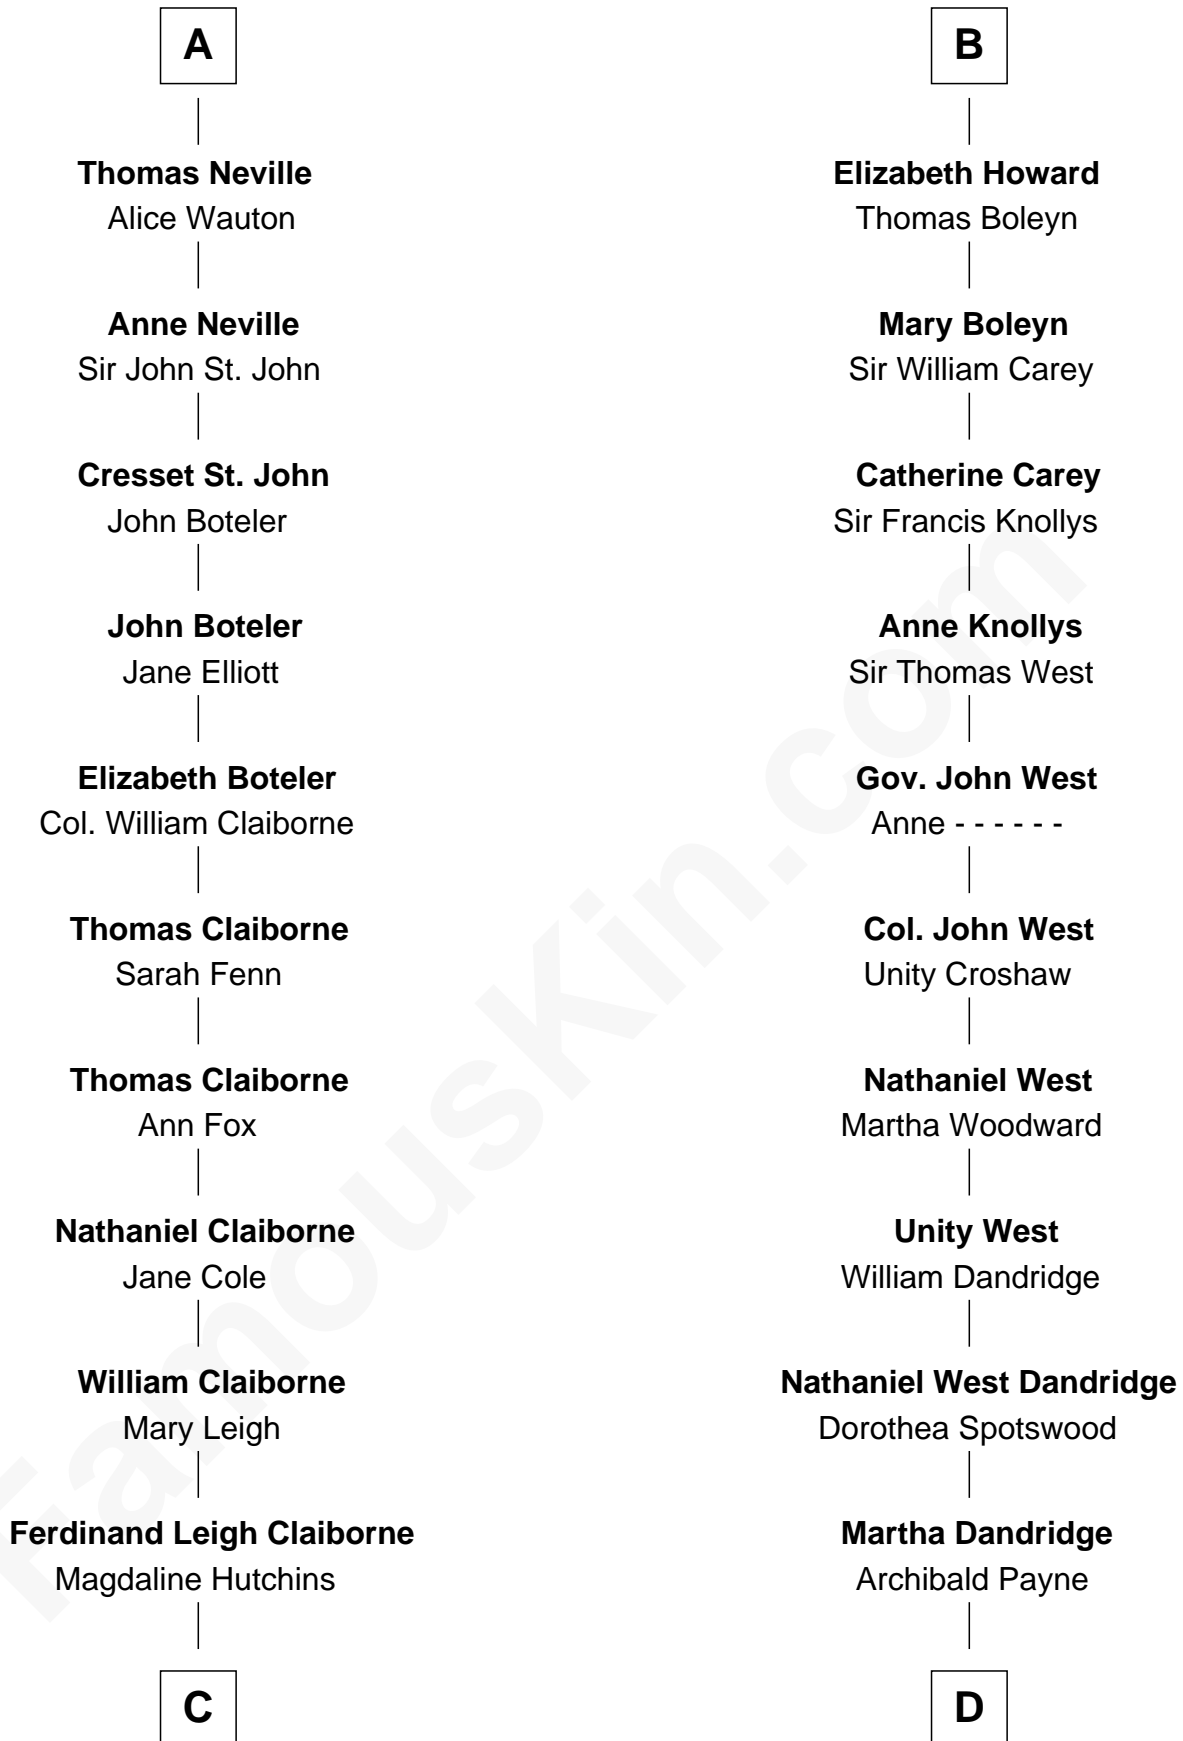

## Relationship Chart of

### Edith (Bolling) Wilson

*First Lady of President Woodrow Wilson*

**Sir Henry de Hastings**

Joan de Cantilupe

**C**

**Ferdinand Leigh Claiborne**

Courtney Ann Terrell

**Judge Louis Bingaman Claiborne**

Rosa Marie Pourciau

**Roland Philemon Claiborne**

Martha Corinne Morrison

**Marie Corinne Morrison Claiborne**

Hale Boggs

**Cokie Roberts**

*Author and TV Journalist*

**D**