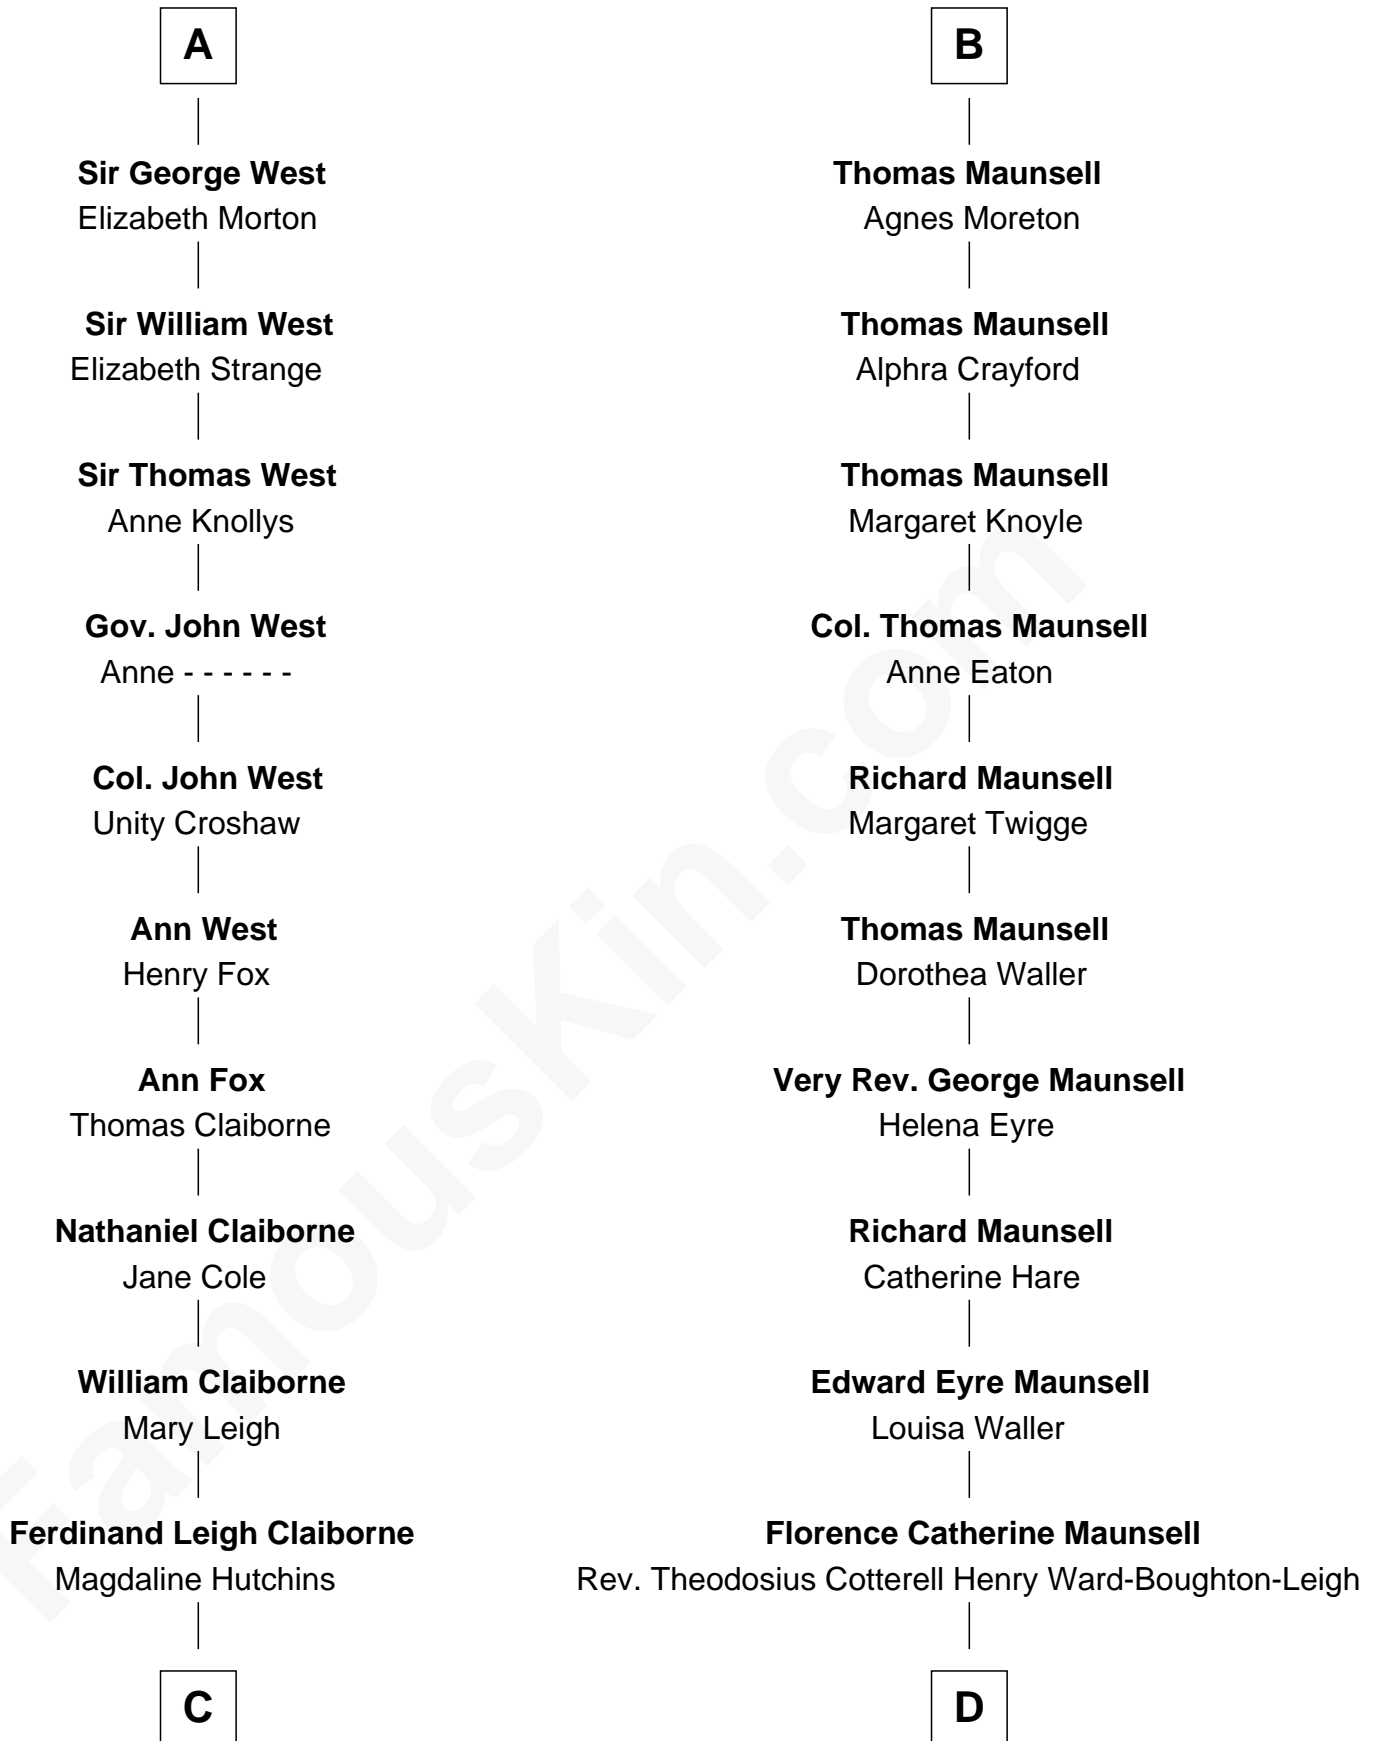

FamousKin.com

Relationship Chart of

Cokie Roberts

Author and TV Journalist

20th cousin 1 time removed of

Phoebe Waller-Bridge

Theatre, TV and Movie Actress

C