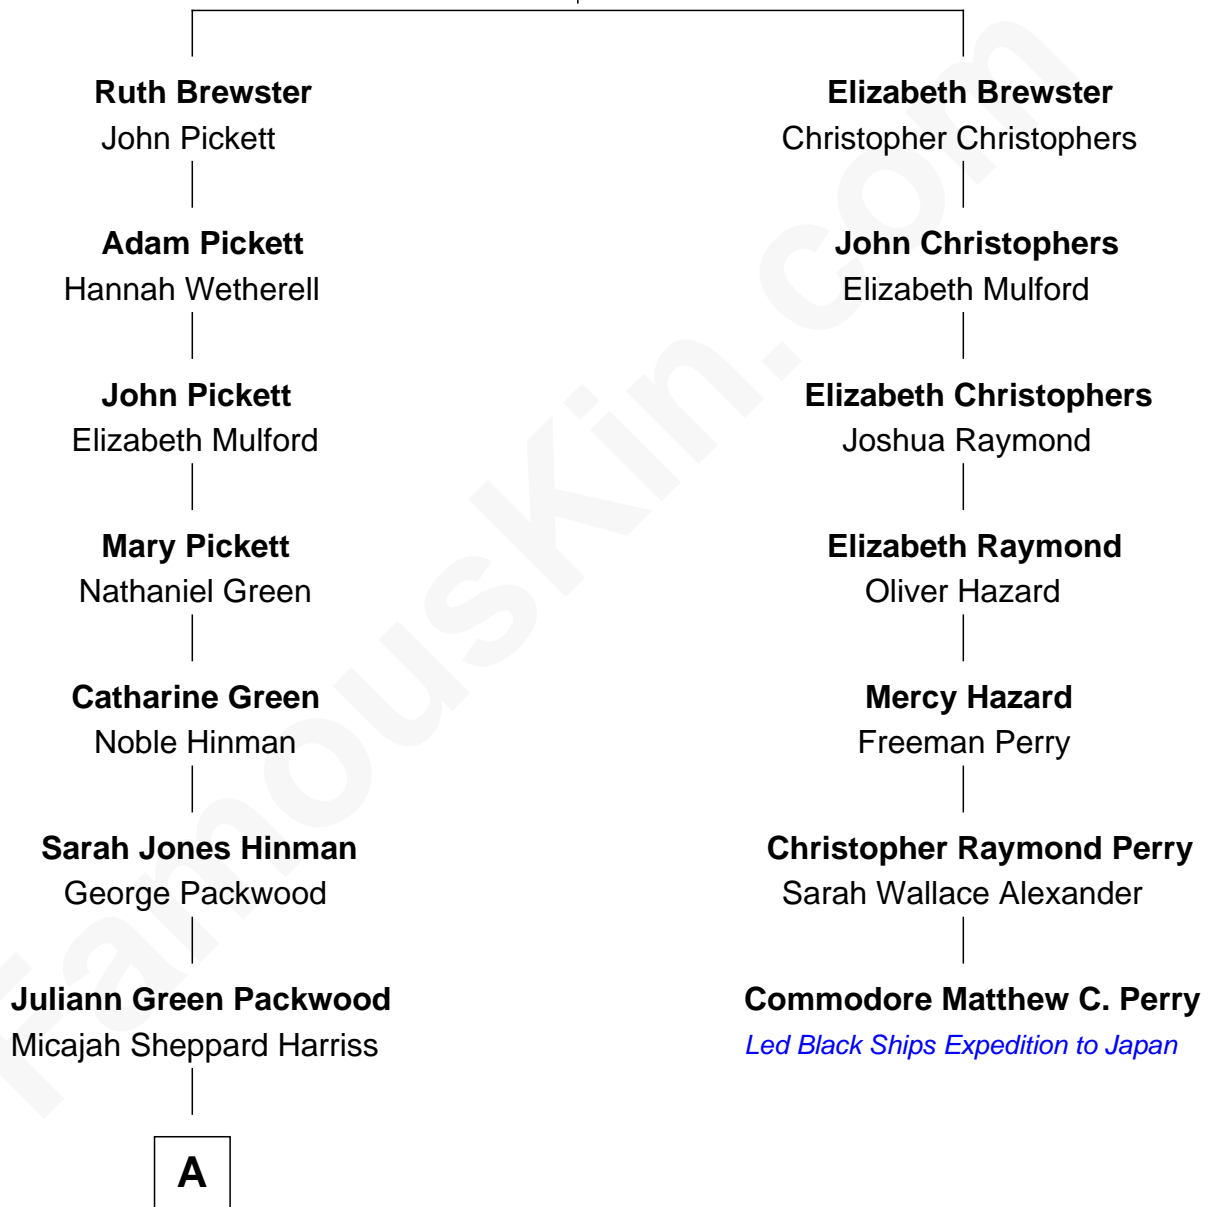

## Relationship Chart of

### Commodore Matthew C. Perry

Led Black Ships Expedition to Japan

**Jonathan Brewster**

Lucretia Oldham

**A**

Thomas Benton Harriss

Martha Elizabeth Smith

Eustatia S. Harriss