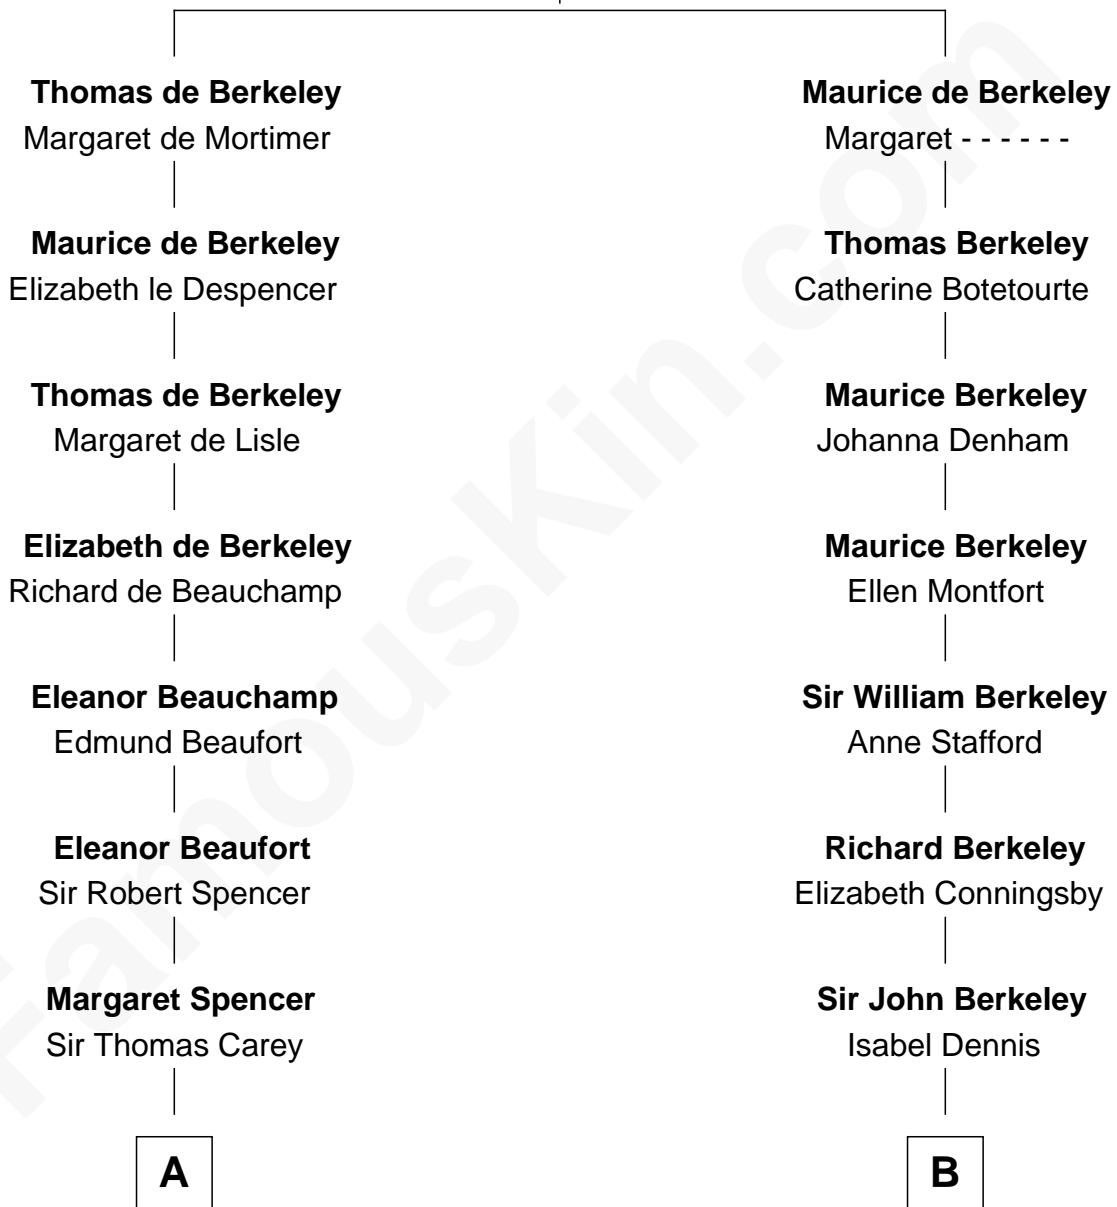

FamousKin.com Relationship Chart of

Cokie Roberts

Author and TV Journalist

21st cousin of

Margot Kidder

TV and Movie Actress

Sir Maurice de Berkeley

Eve la Zouche

C

Ferdinand Leigh Claiborne

Courtney Ann Terrell

Judge Louis Bingaman Claiborne

Rosa Marie Pourciau

Roland Philemon Claiborne

Martha Corinne Morrison

Marie Corinne Morrison Claiborne