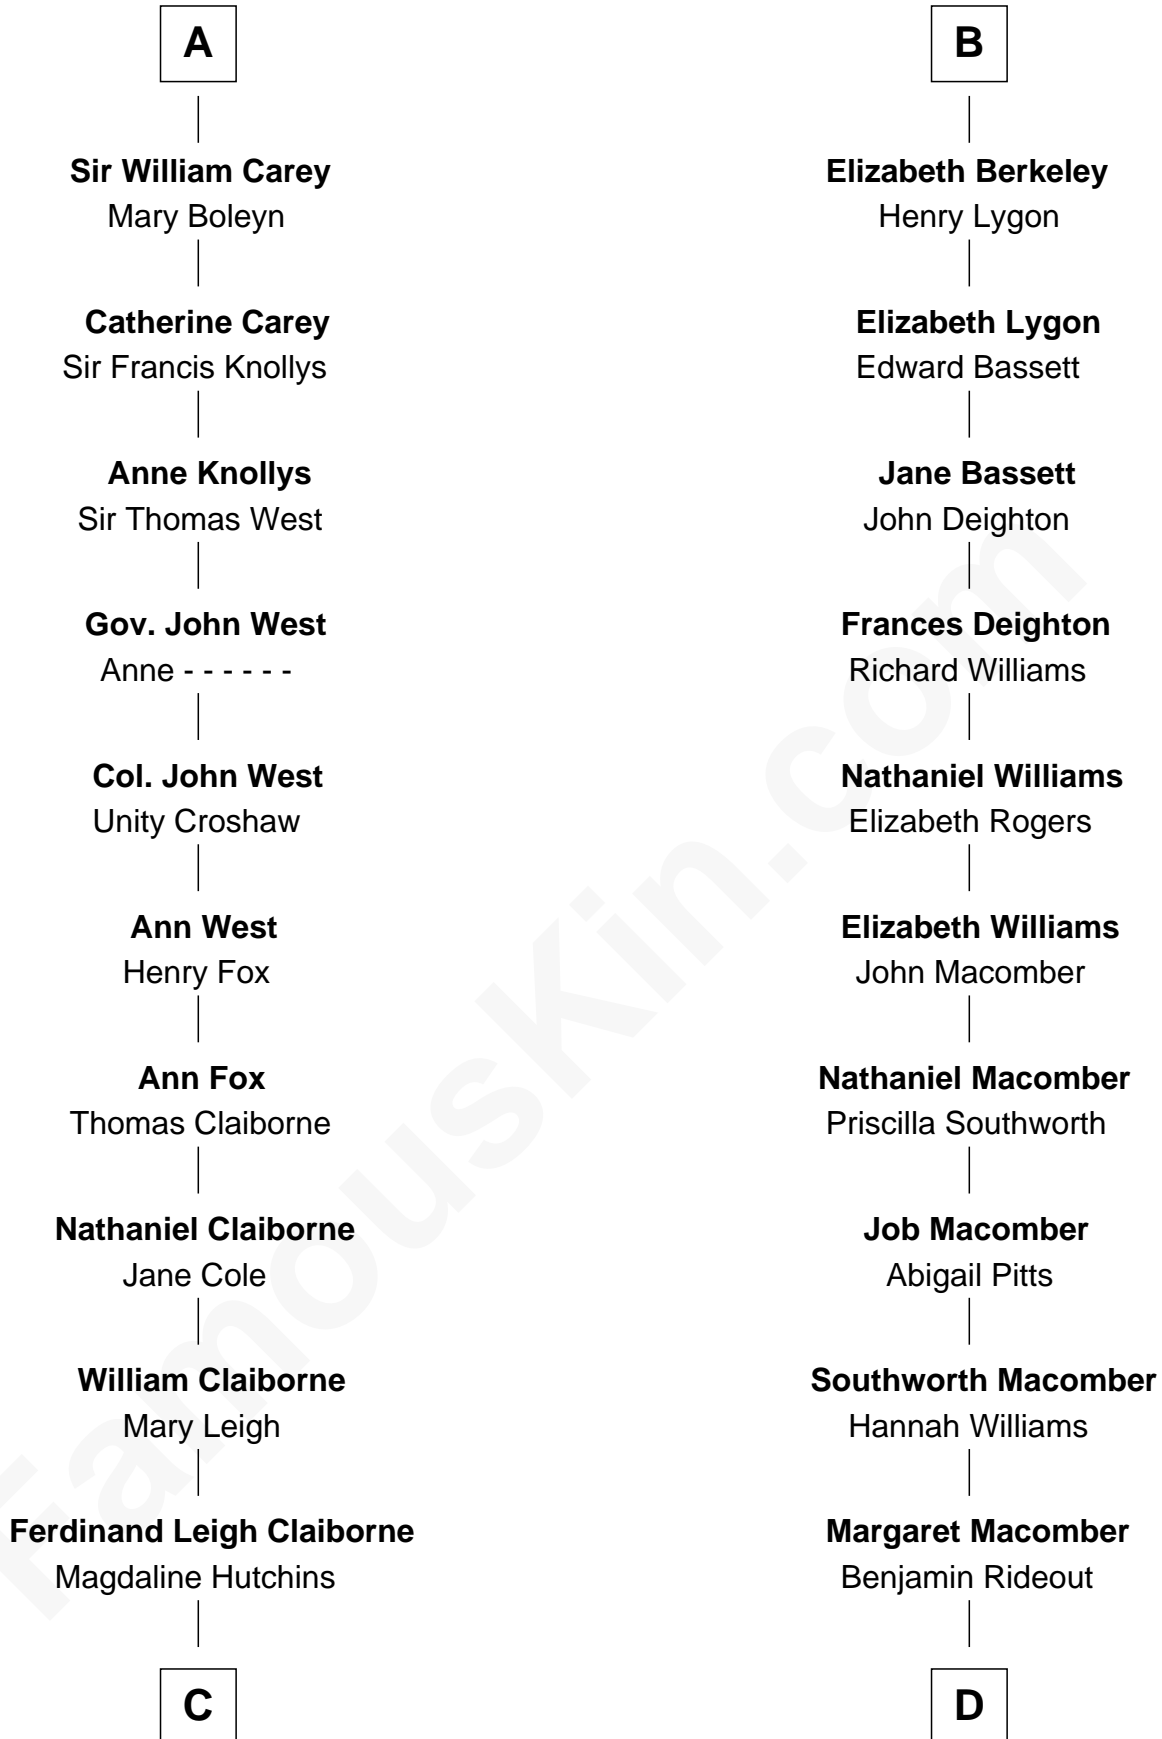

FamousKin.com Relationship Chart of

Cokie Roberts

Author and TV Journalist

21st cousin of

Margot Kidder

TV and Movie Actress

Sir Maurice de Berkeley

Eve la Zouche

C

Ferdinand Leigh Claiborne

Courtney Ann Terrell

Judge Louis Bingaman Claiborne

Rosa Marie Pourciau

Roland Philemon Claiborne

Martha Corinne Morrison

Marie Corinne Morrison Claiborne