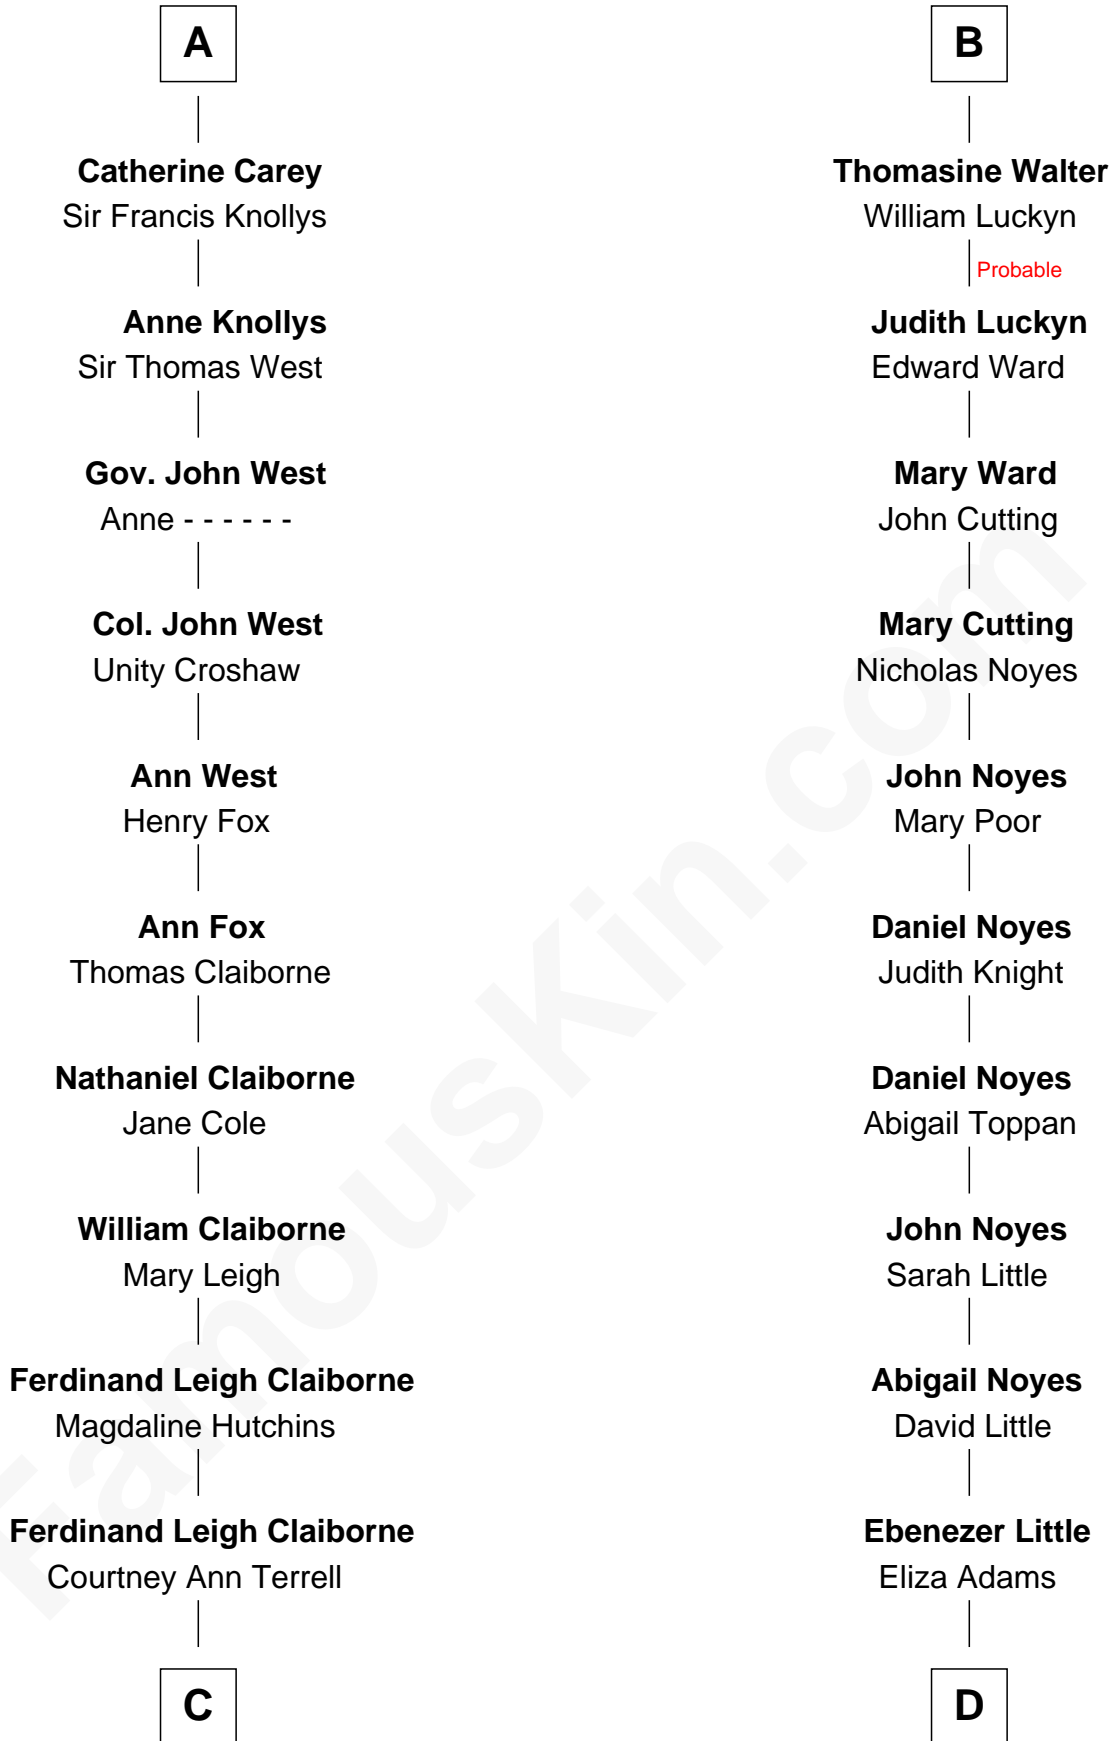

# FamousKin.com Relationship Chart of

**Cokie Roberts**

*Author and TV Journalist*

20th cousin 1 time removed of

**Charlie Baker**

*72nd Governor of Massachusetts*

**Sir John Howard**

Alice de Bois

**Sir Robert Howard**

Margaret de Scales

**Sir John Howard**

Alice Tendring

**Sir Robert Howard**

Margaret Mowbray

**Sir John Howard**

Katherine Moleyns

**Sir Thomas Howard**

Elizabeth Tilney

**Elizabeth Howard**

Thomas Boleyn

**Mary Boleyn**

Sir William Carey

**A**

**Joan Howard**

John Denton

**Thomas Denton**

Jane Webbe

**Isabel Denton**

William ap Walter

**B**

**C**

**Judge Louis Bingaman Claiborne**