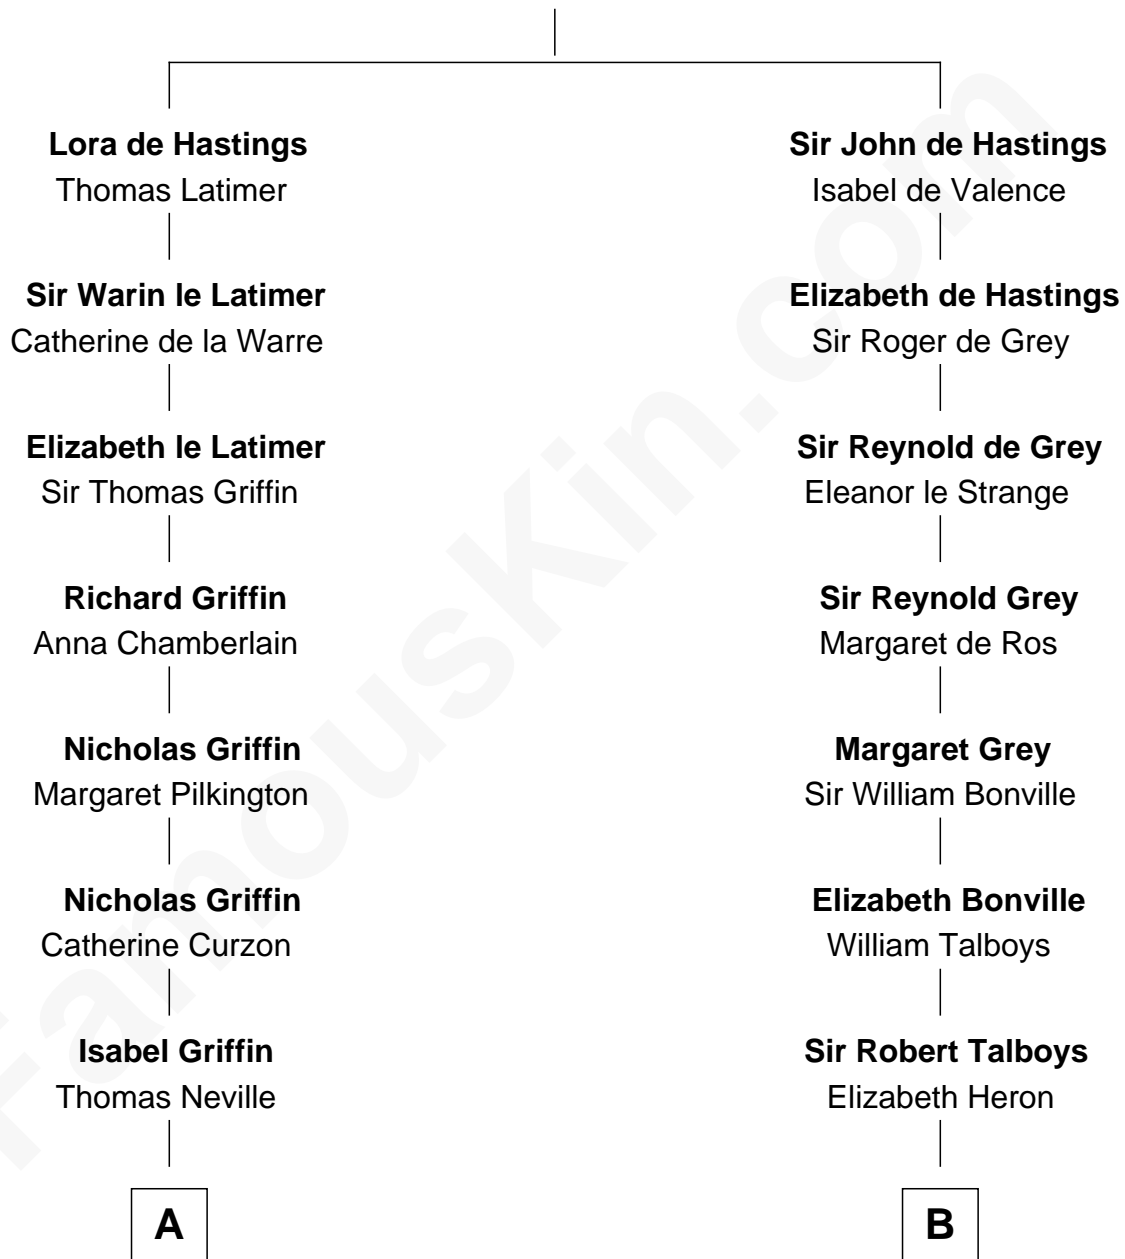

FamousKin.com Relationship Chart of

Cokie Roberts

Author and TV Journalist

20th cousin 1 time removed of

Katharine Hepburn

Movie Actress

Sir Henry de Hastings

Joan de Cantilupe

C

Ferdinand Leigh Claiborne

Courtney Ann Terrell

Judge Louis Bingaman Claiborne

Rosa Marie Pourciau

Roland Philemon Claiborne

Martha Corinne Morrison

Marie Corinne Morrison Claiborne