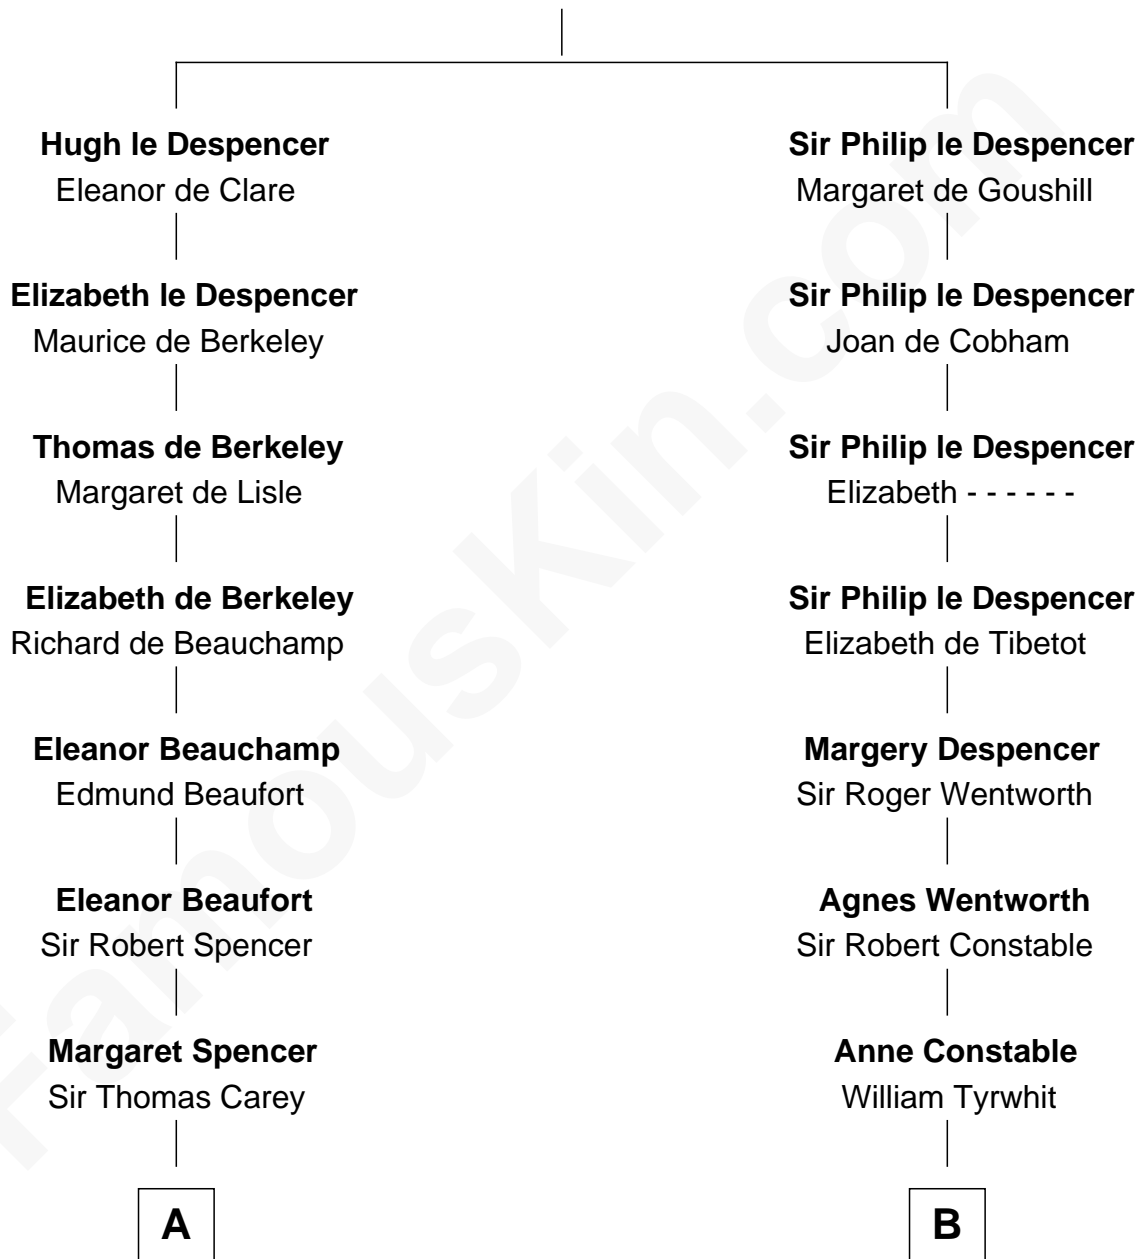

FamousKin.com Relationship Chart of

Cokie Roberts

Author and TV Journalist

20th cousin 1 time removed of

Katharine Hepburn

Movie Actress

Sir Hugh le Despencer
Isabella de Beauchamp

C

Ferdinand Leigh Claiborne

Courtney Ann Terrell

Judge Louis Bingaman Claiborne

Rosa Marie Pourciau

Roland Philemon Claiborne

Martha Corinne Morrison

Marie Corinne Morrison Claiborne

Hale Boggs