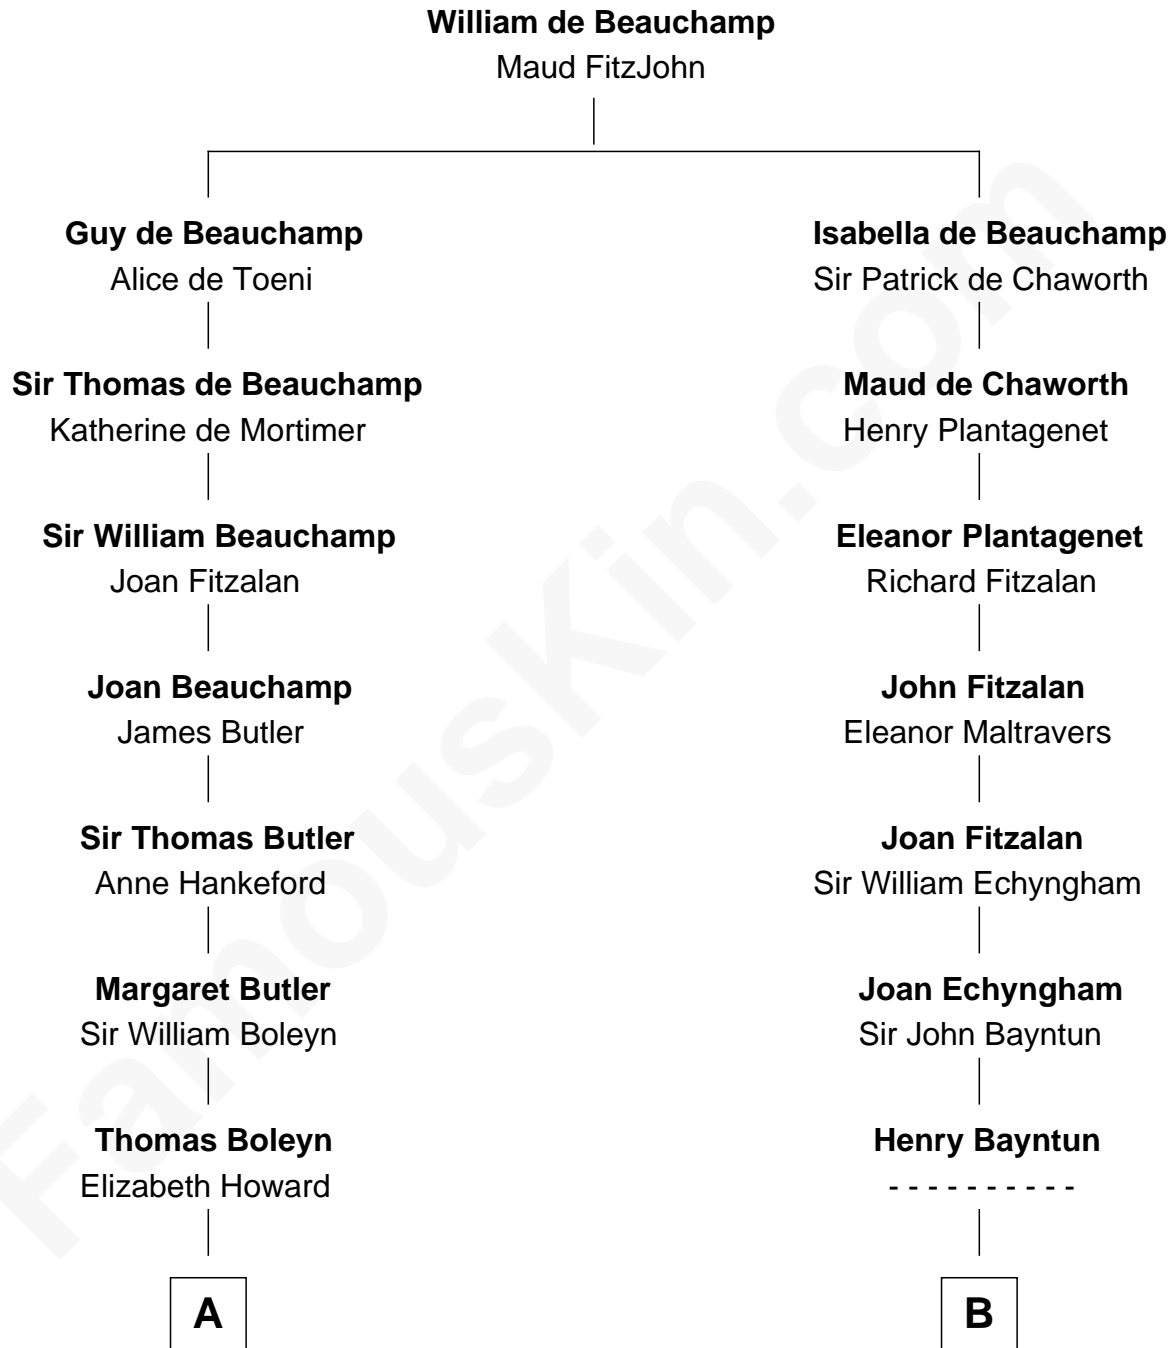

FamousKin.com Relationship Chart of

Cokie Roberts

Author and TV Journalist

17th cousin 4 times removed of

Samuel Cony

31st Governor of Maine

C

—
Ferdinand Leigh Claiborne

Courtney Ann Terrell

—
Judge Louis Bingaman Claiborne

Rosa Marie Pourciau

—
Roland Philemon Claiborne

Martha Corinne Morrison

—
Marie Corinne Morrison Claiborne

Hale Boggs

—
Cokie Roberts