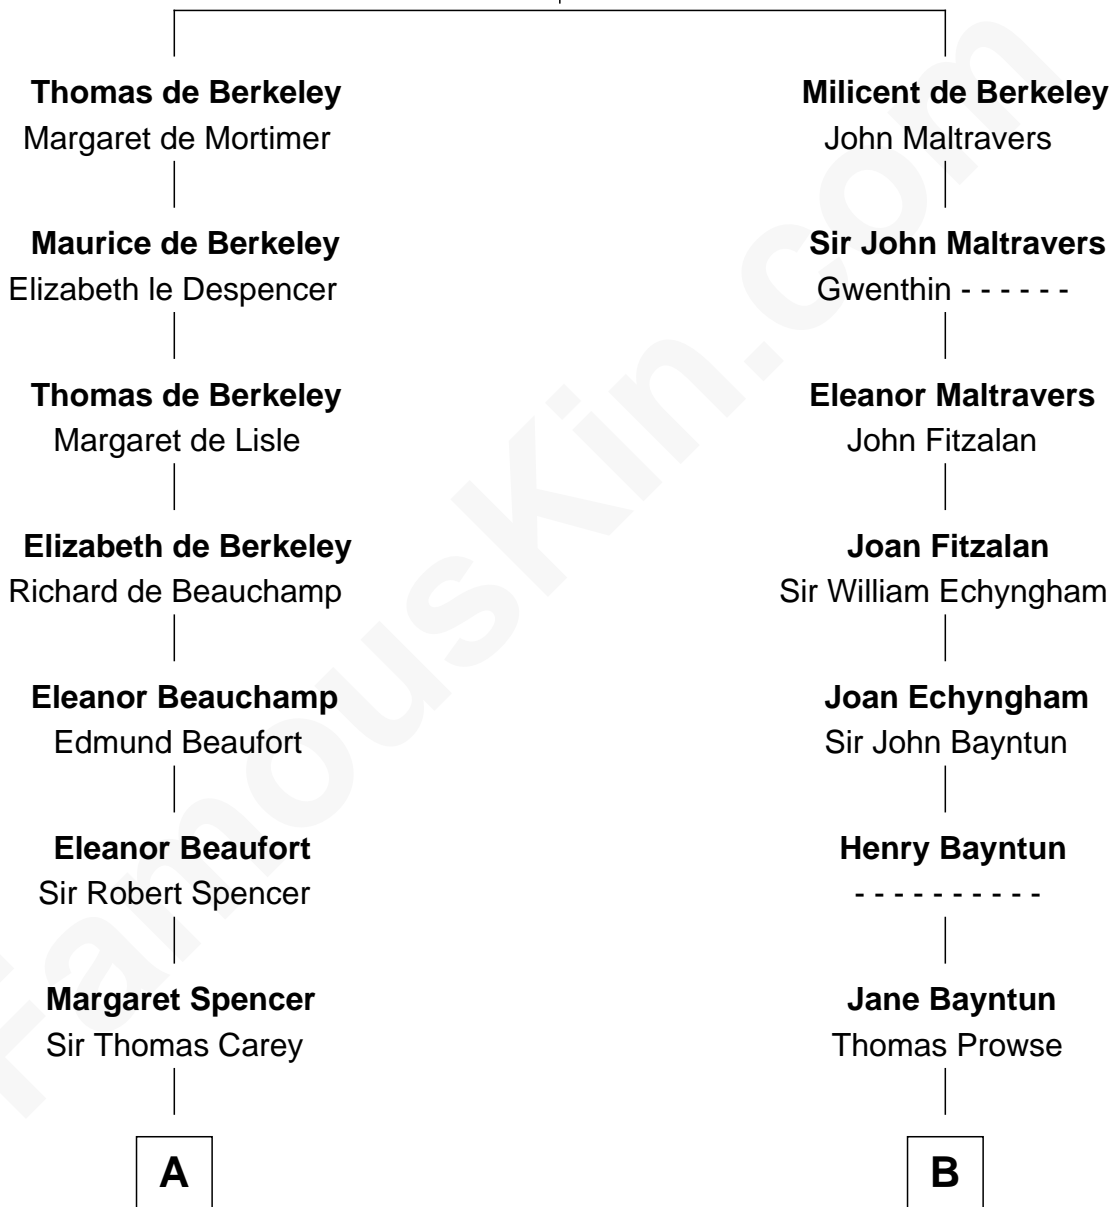

FamousKin.com Relationship Chart of

Cokie Roberts

Author and TV Journalist

16th cousin 5 times removed of

Samuel Cony

31st Governor of Maine

Sir Maurice de Berkeley

Eve la Zouche

C

—
Ferdinand Leigh Claiborne

Courtney Ann Terrell

—
Judge Louis Bingaman Claiborne

Rosa Marie Pourciau

—
Roland Philemon Claiborne

Martha Corinne Morrison

—
Marie Corinne Morrison Claiborne