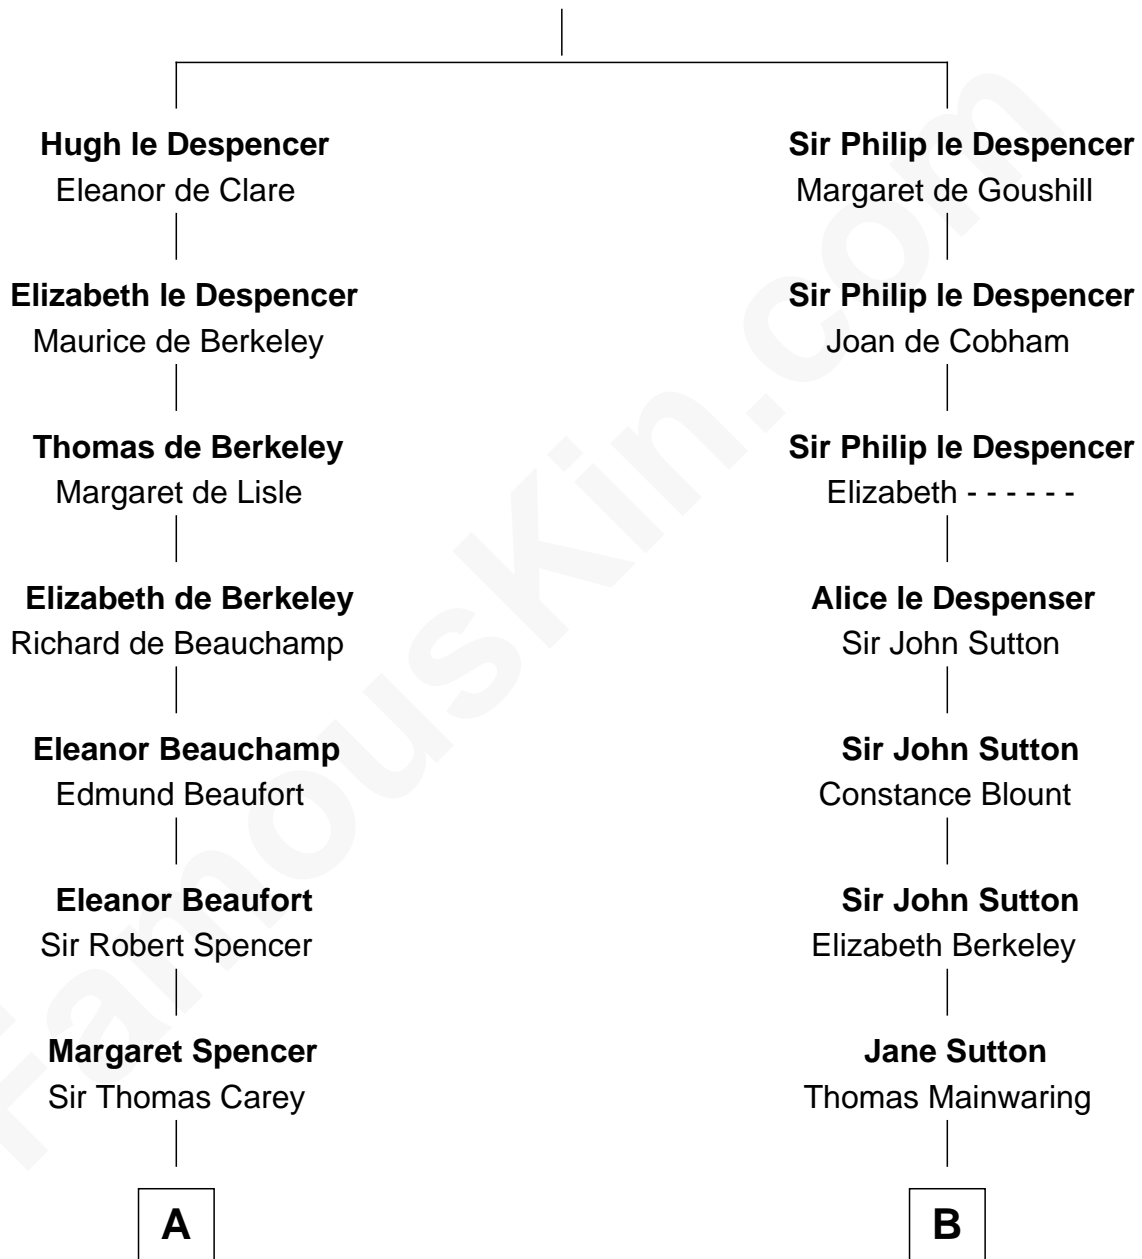

# FamousKin.com Relationship Chart of

**Cokie Roberts**

*Author and TV Journalist*

21st cousin of

**Shadoe Stevens**

*Radio Disc Jockey*

**Sir Hugh le Despencer**

Isabella de Beauchamp

**C**

**Ferdinand Leigh Claiborne**

Courtney Ann Terrell

**Judge Louis Bingaman Claiborne**

Rosa Marie Pourciau

**Roland Philemon Claiborne**

Martha Corinne Morrison

**Marie Corinne Morrison Claiborne**