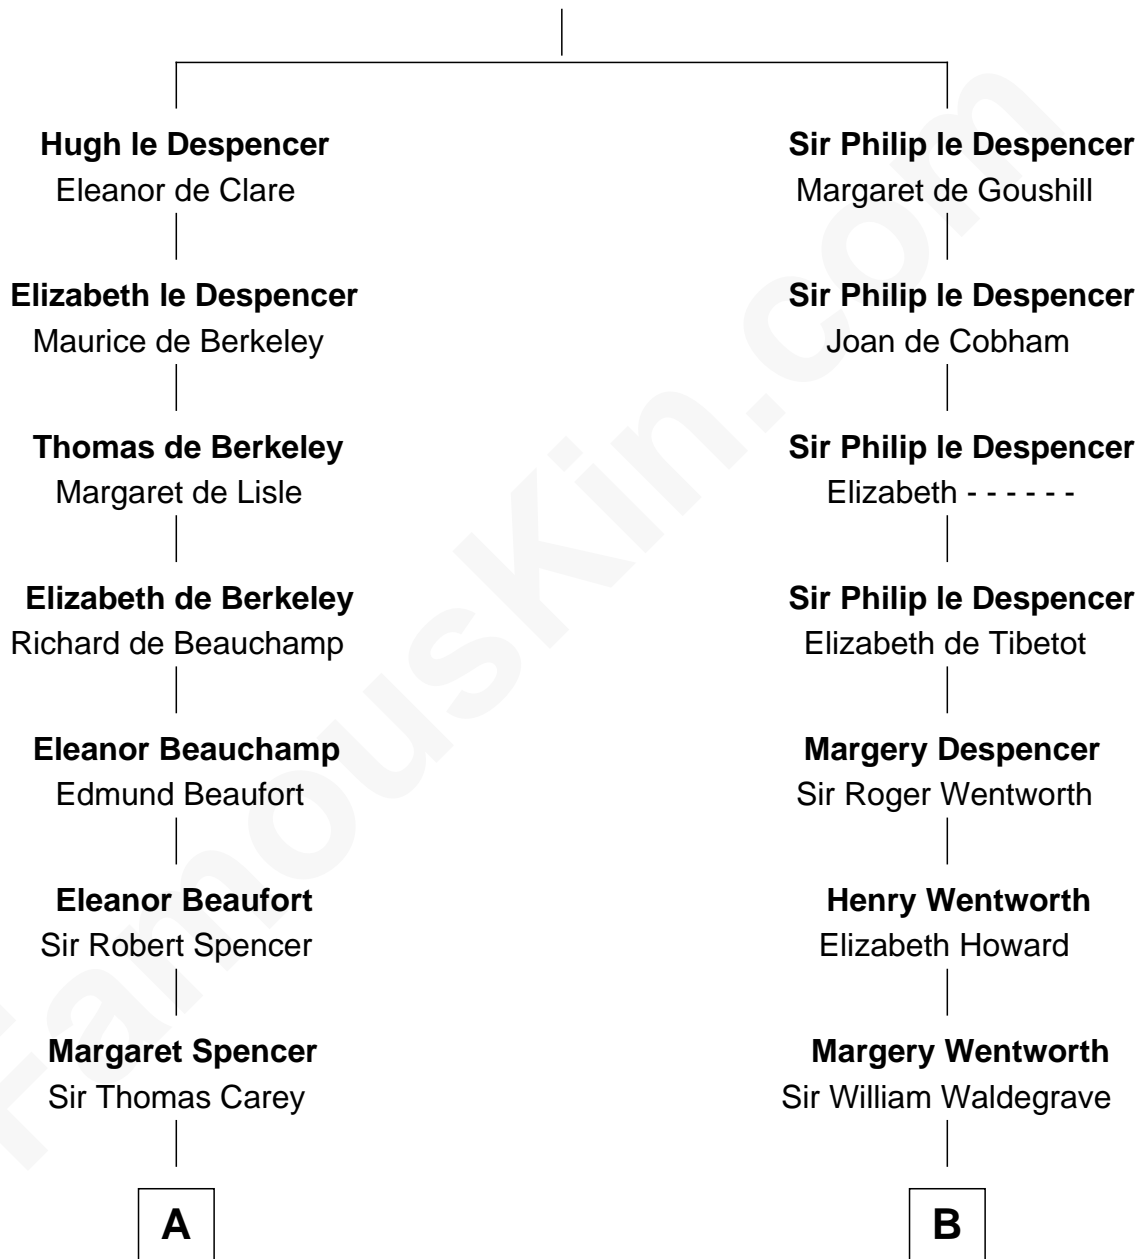

# FamousKin.com Relationship Chart of

**Cokie Roberts**

*Author and TV Journalist*

21st cousin of

**Bob Moore**

*Co-Founder, Bob's Red Mill*

**Sir Hugh le Despencer**  
Isabella de Beauchamp

**C**

**Ferdinand Leigh Claiborne**

Courtney Ann Terrell

**Judge Louis Bingaman Claiborne**

Rosa Marie Pourciau

**Roland Philemon Claiborne**

Martha Corinne Morrison

**Marie Corinne Morrison Claiborne**

Hale Boggs

Gertrude Maud Yost

**Doris Dell Learnard**

Kenneth Earl Moore

**Bob Moore**

*Co-Founder, Bob's Red Mill*