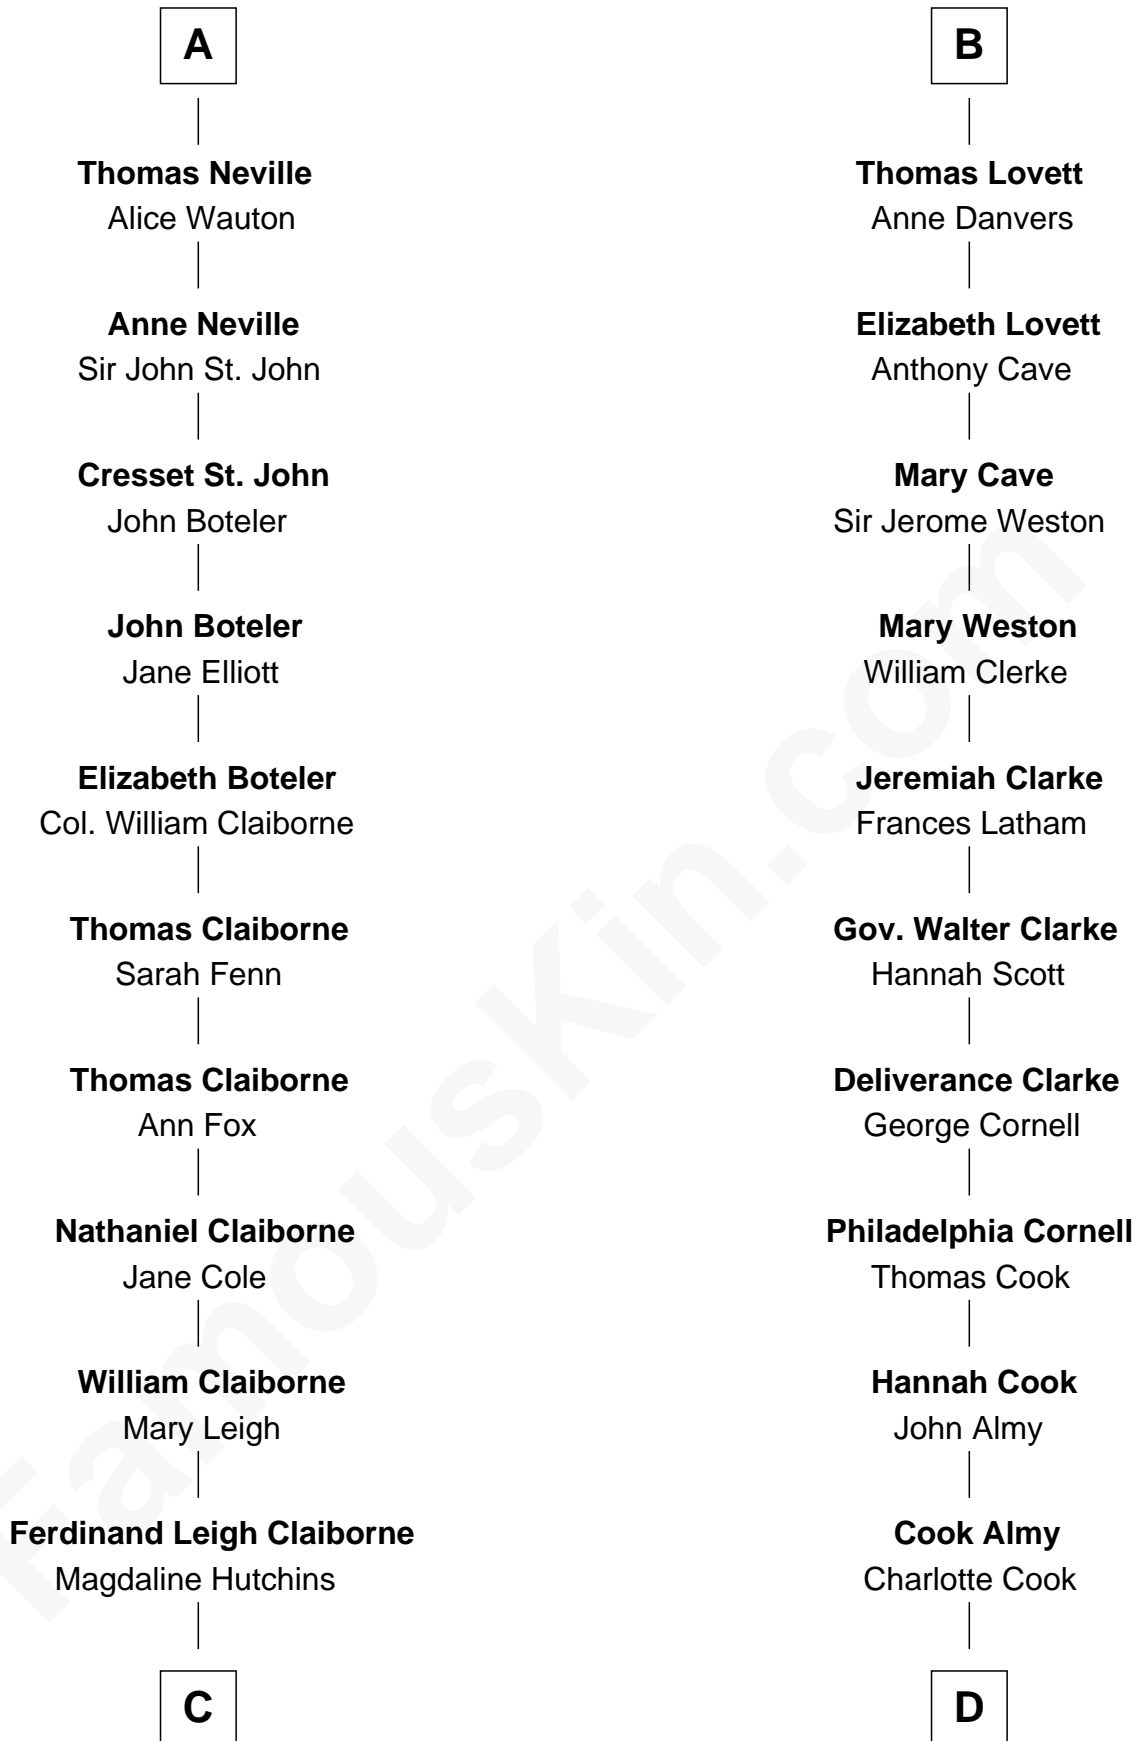

FamousKin.com Relationship Chart of

Cokie Roberts

Author and TV Journalist

21st cousin of

Marilyn Monroe

Actress, Model, and Singer

Sir William de Boteler

Ela Herdeburgh

C

Ferdinand Leigh Claiborne

Courtney Ann Terrell

Judge Louis Bingaman Claiborne

Rosa Marie Pourciau

Roland Philemon Claiborne

Martha Corinne Morrison

Marie Corinne Morrison Claiborne

Frederick Almy Gifford

Elizabeth Easton Tennant

Charles Stanley Gifford

Gladys Pearl Monroe

Marilyn Monroe

Actress, Model, and Singer