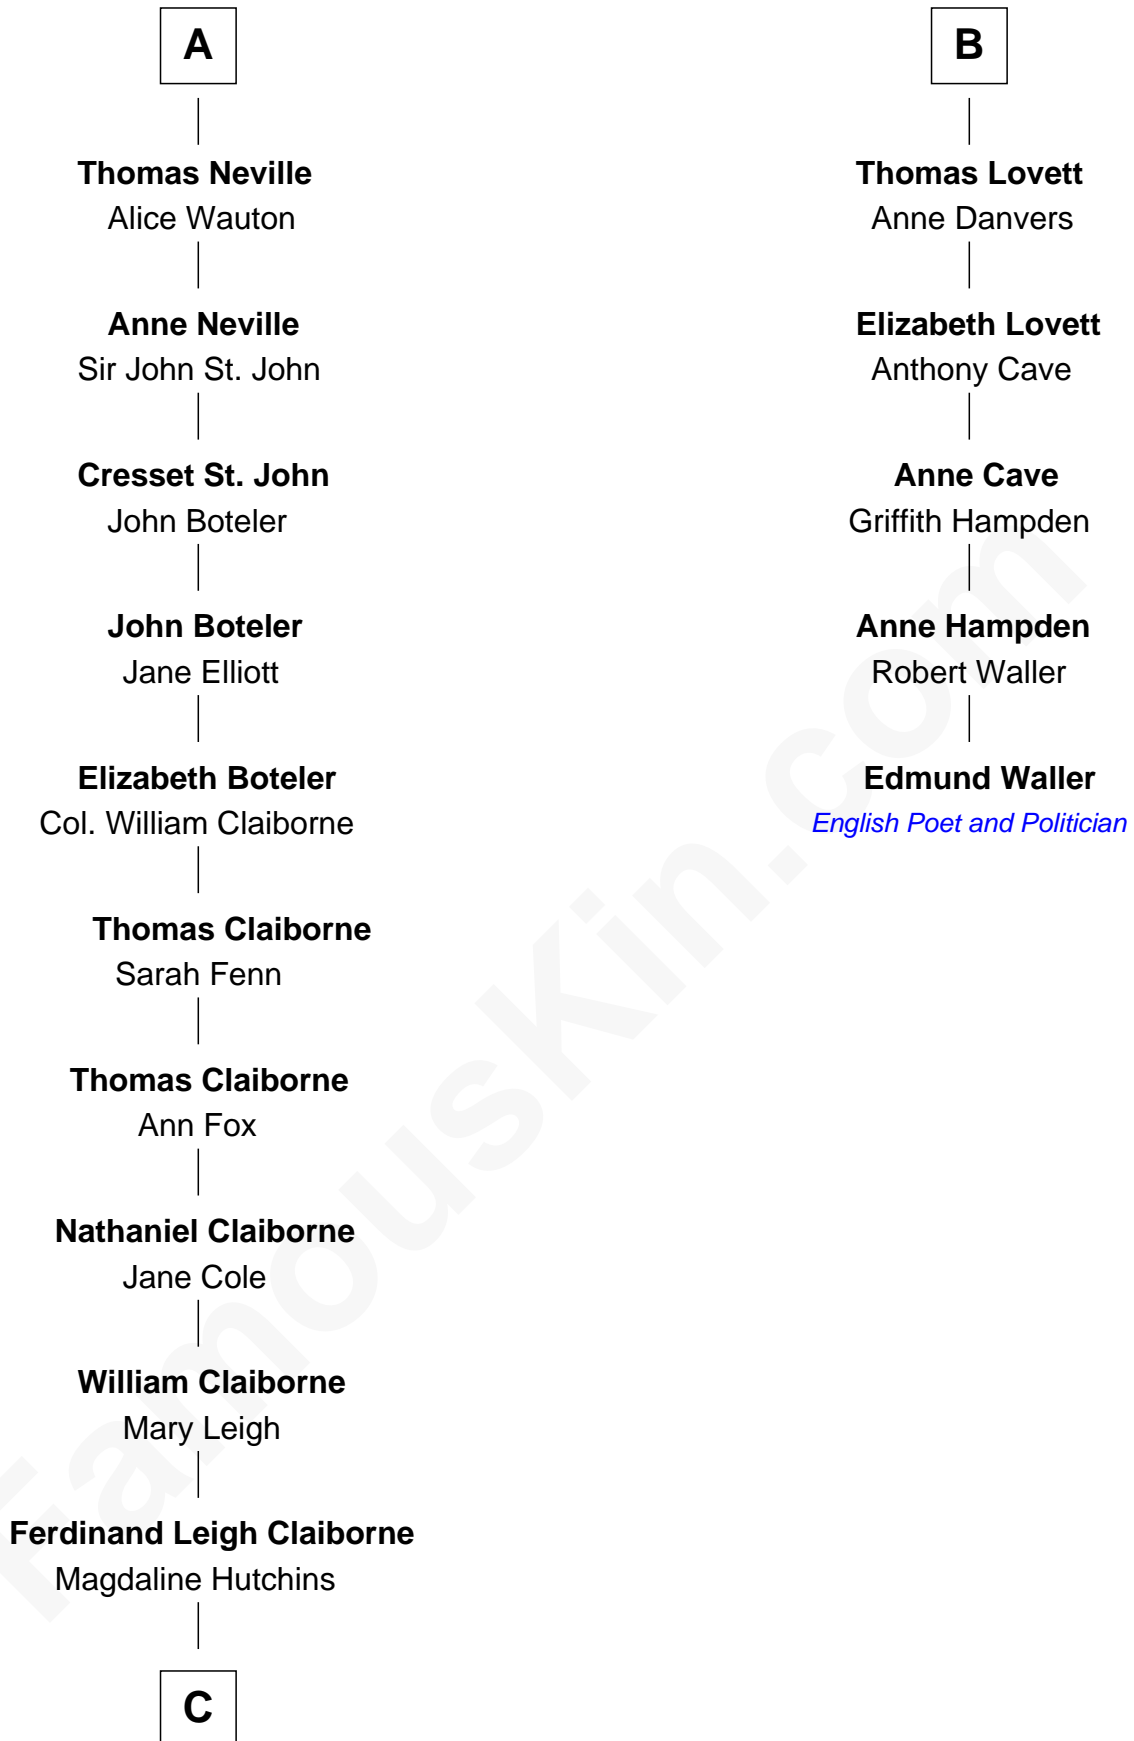

FamousKin.com Relationship Chart of

Cokie Roberts

Author and TV Journalist

11th cousin 10 times removed of

Edmund Waller

English Poet and Politician

Sir William de Boteler

Ela Herdeburgh

C

—
Ferdinand Leigh Claiborne

Courtney Ann Terrell

—
Judge Louis Bingaman Claiborne

Rosa Marie Pourciau

—
Roland Philemon Claiborne

Martha Corinne Morrison

—
Marie Corinne Morrison Claiborne