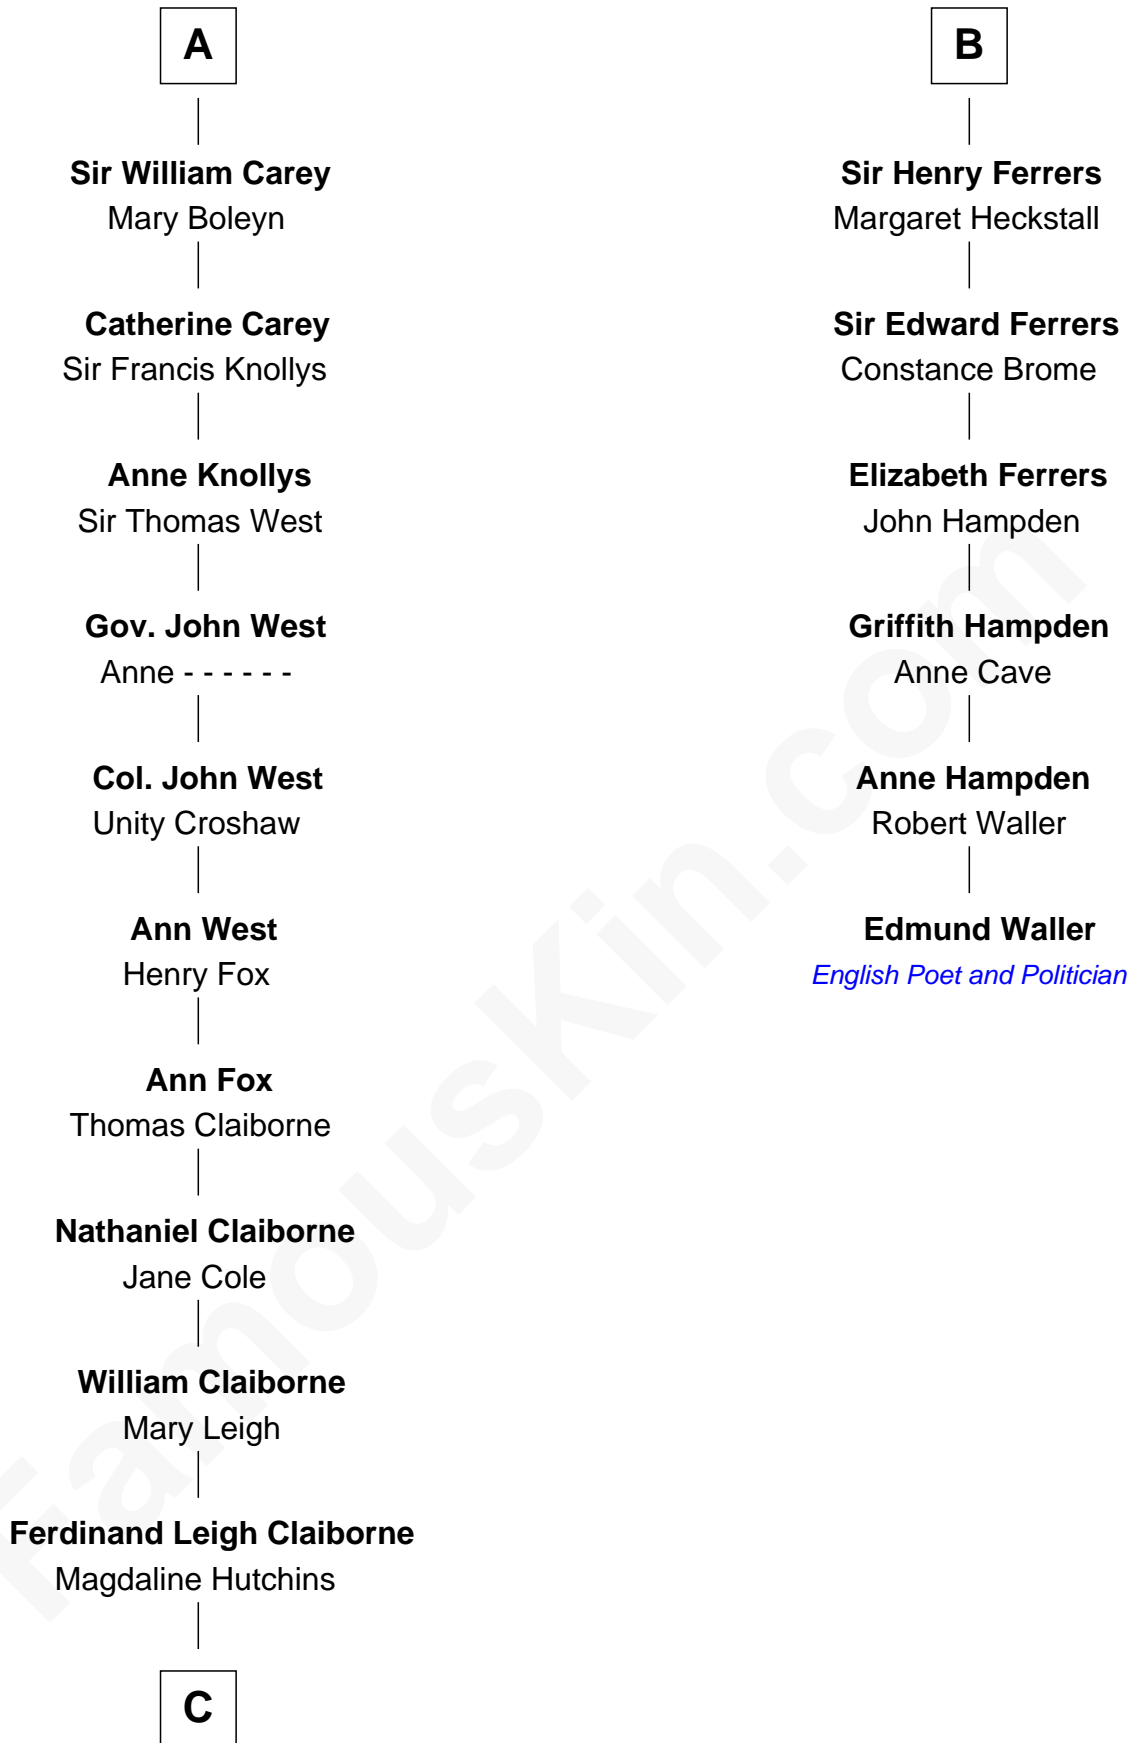

FamousKin.com Relationship Chart of

Cokie Roberts

Author and TV Journalist

12th cousin 9 times removed of

Edmund Waller

English Poet and Politician

C

—
Ferdinand Leigh Claiborne

Courtney Ann Terrell

—
Judge Louis Bingaman Claiborne

Rosa Marie Pourciau

—
Roland Philemon Claiborne

Martha Corinne Morrison

—
Marie Corinne Morrison Claiborne

Hale Boggs

—
Cokie Roberts