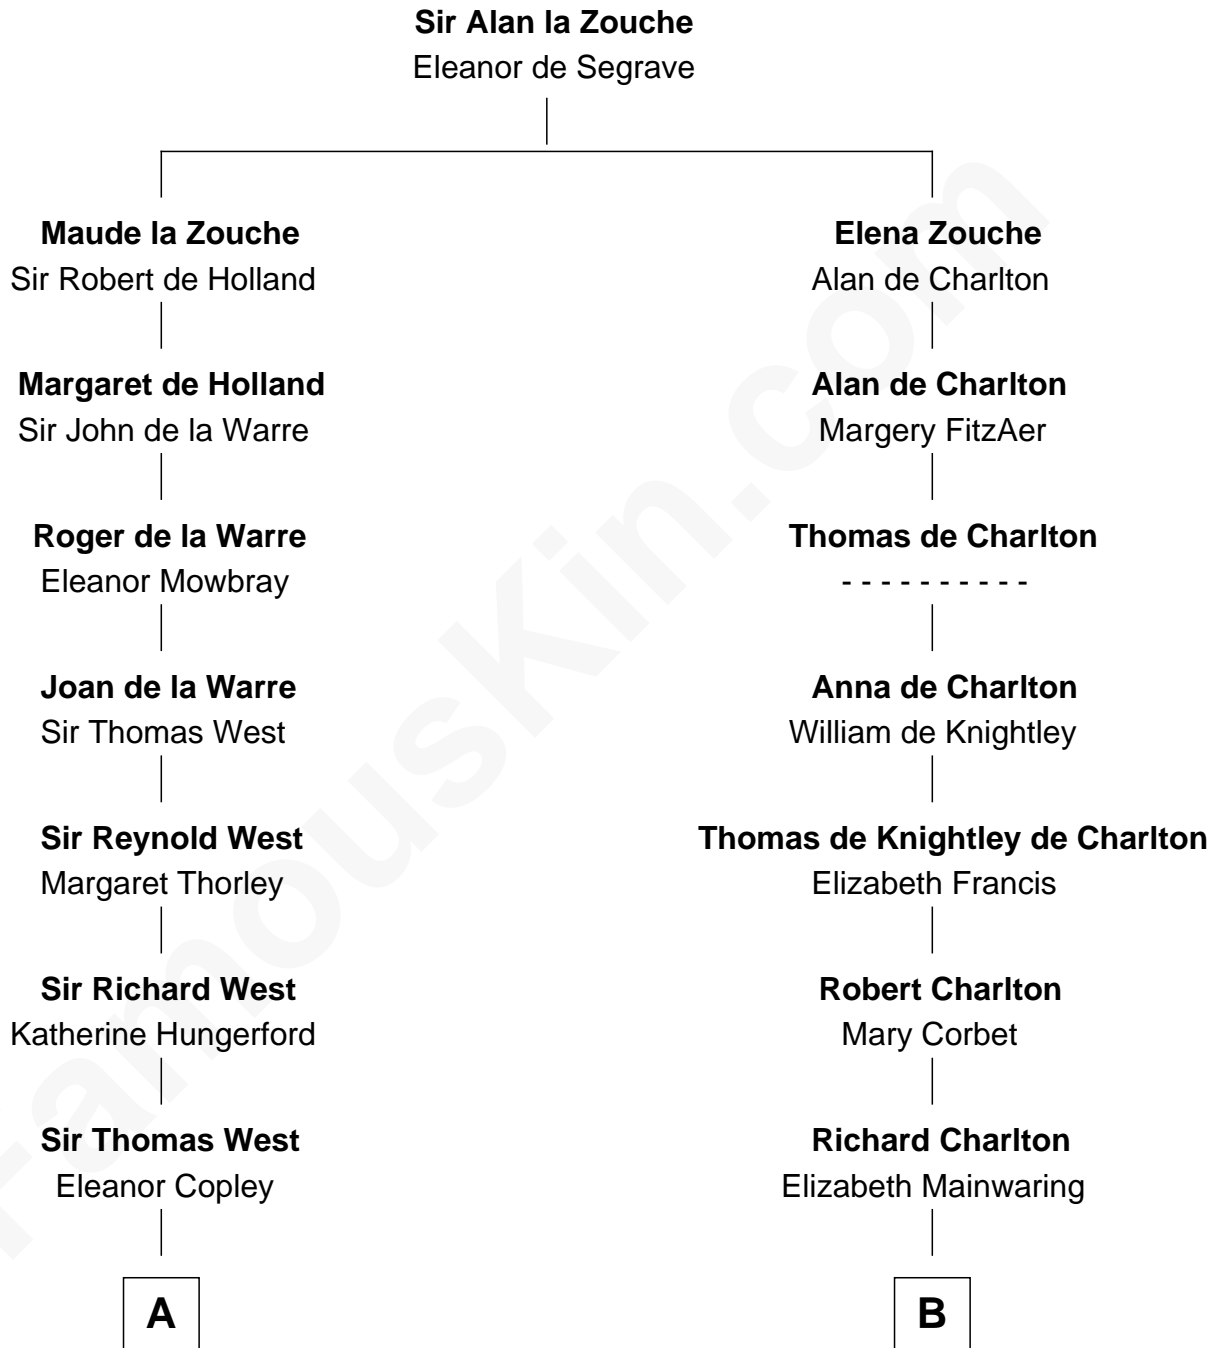

FamousKin.com

Relationship Chart of

Cokie Roberts

Author and TV Journalist

11th cousin 10 times removed of

Rev. John Whittingham

(c1616 - 1639) Great Migration Immigrant 1637

C

—
Ferdinand Leigh Claiborne

Courtney Ann Terrell

—
Judge Louis Bingaman Claiborne

Rosa Marie Pourciau

—
Roland Philemon Claiborne

Martha Corinne Morrison

—
Marie Corinne Morrison Claiborne

Hale Boggs