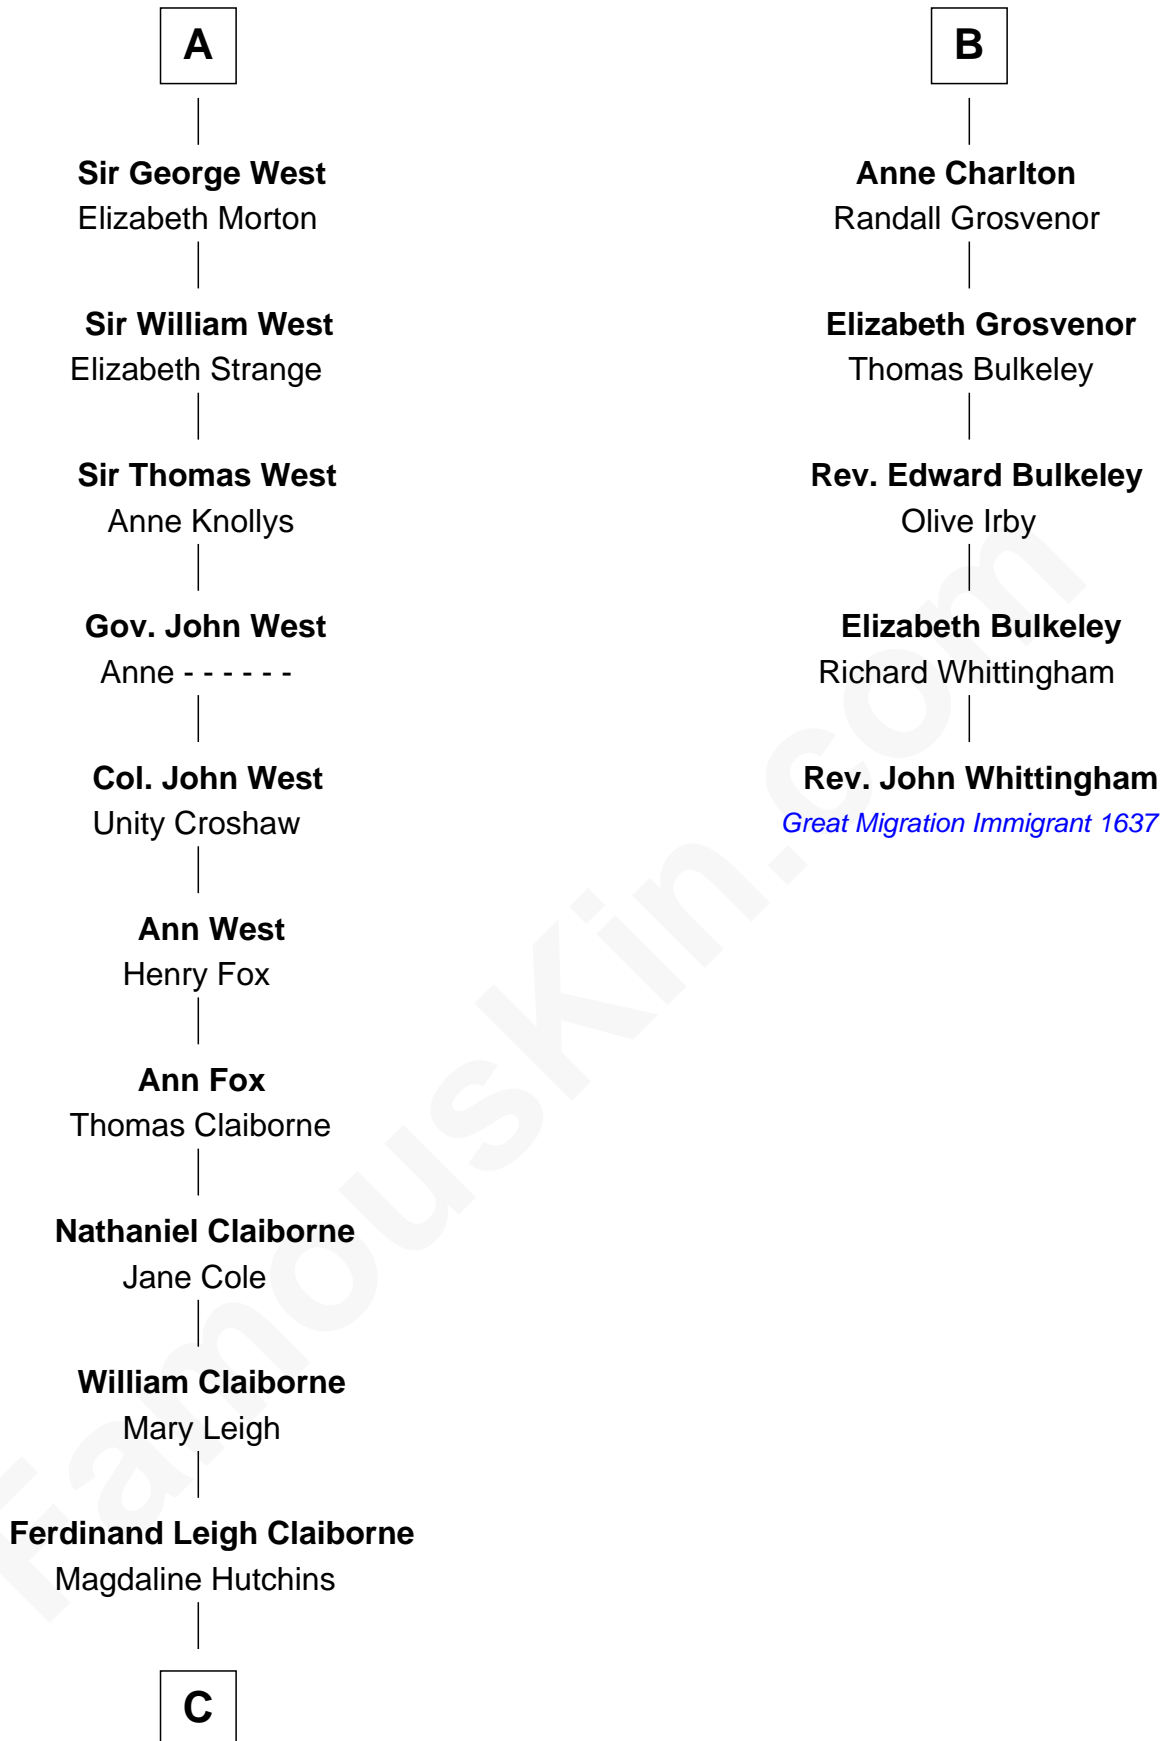

FamousKin.com

Relationship Chart of

Cokie Roberts

Author and TV Journalist

11th cousin 10 times removed of

Rev. John Whittingham

(c1616 - 1639) Great Migration Immigrant 1637

C

—
Ferdinand Leigh Claiborne

Courtney Ann Terrell

—
Judge Louis Bingaman Claiborne

Rosa Marie Pourciau

—
Roland Philemon Claiborne

Martha Corinne Morrison

—
Marie Corinne Morrison Claiborne

Hale Boggs