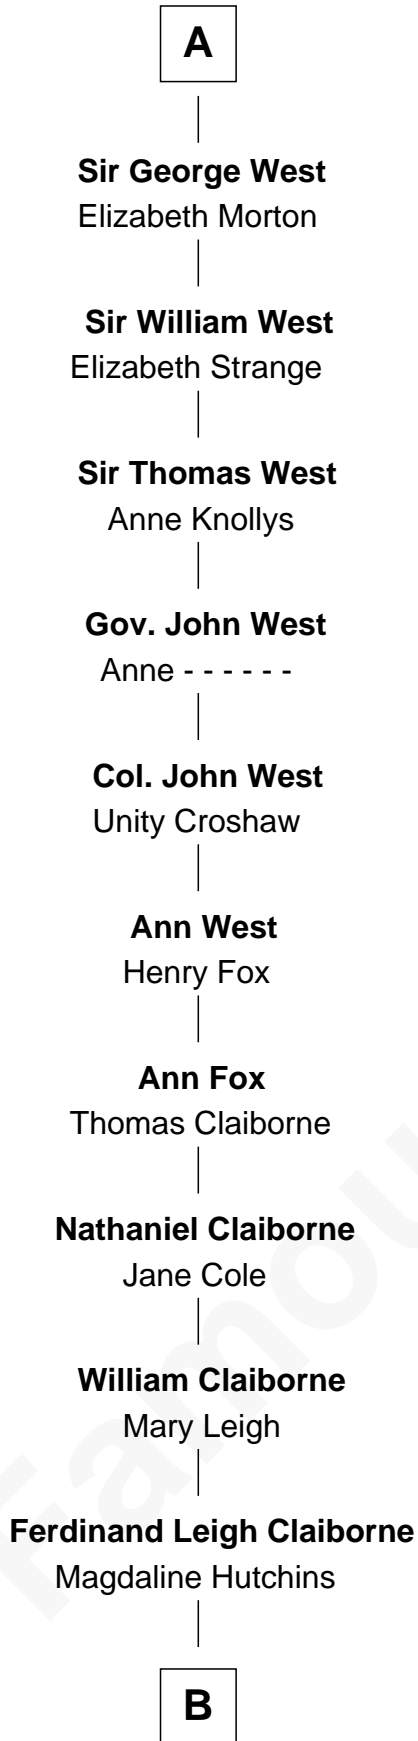

FamousKin.com Relationship Chart of

Cokie Roberts

Author and TV Journalist

6th cousin 15 times removed of

Queen Elizabeth I

Queen of England

B

—
Ferdinand Leigh Claiborne

Courtney Ann Terrell

—
Judge Louis Bingaman Claiborne

Rosa Marie Pourciau

—
Roland Philemon Claiborne

Martha Corinne Morrison

—
Marie Corinne Morrison Claiborne

Hale Boggs

—
Cokie Roberts