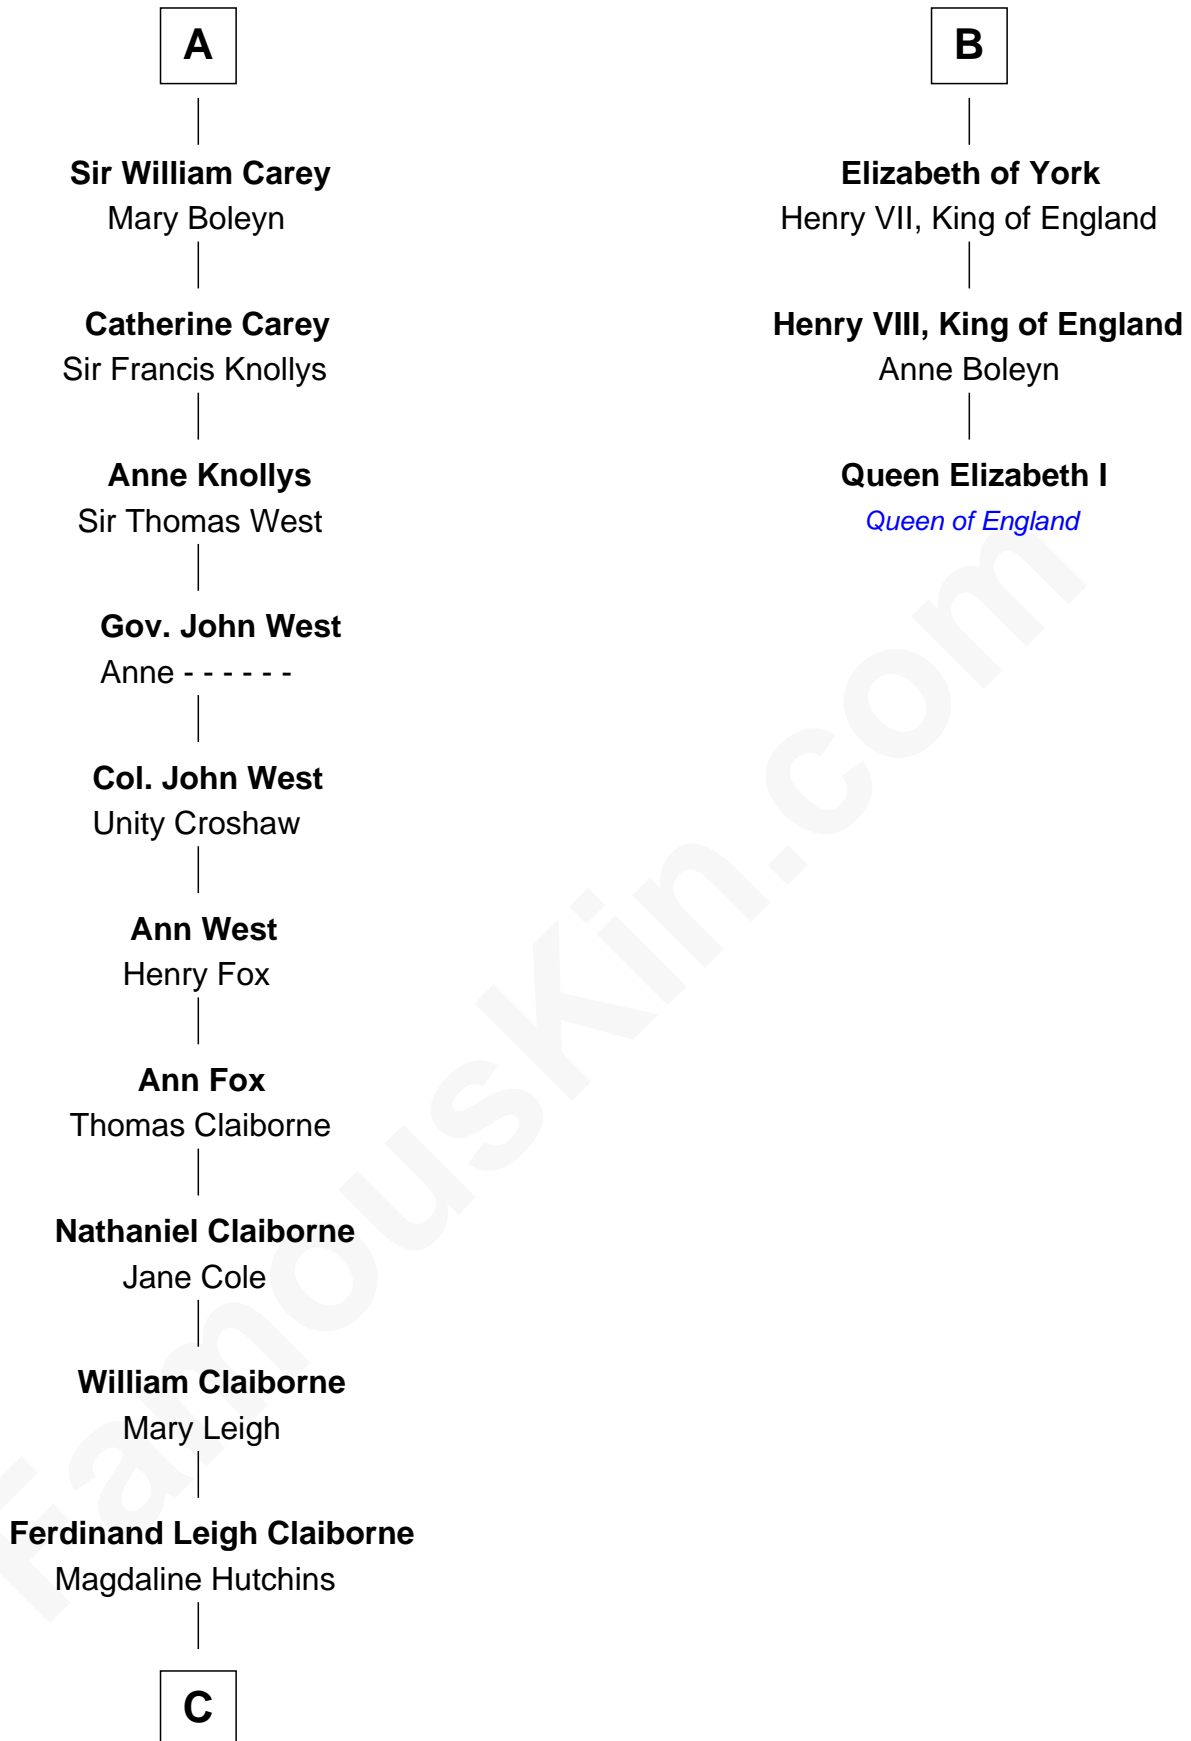

# FamousKin.com Relationship Chart of

**Cokie Roberts**

*Author and TV Journalist*

9th cousin 12 times removed of

**Queen Elizabeth I**

*Queen of England*

**Roger de Mortimer**

Joan de Geneville

**C**

—  
**Ferdinand Leigh Claiborne**

Courtney Ann Terrell

—  
**Judge Louis Bingaman Claiborne**

Rosa Marie Pourciau

—  
**Roland Philemon Claiborne**

Martha Corinne Morrison

—  
**Marie Corinne Morrison Claiborne**