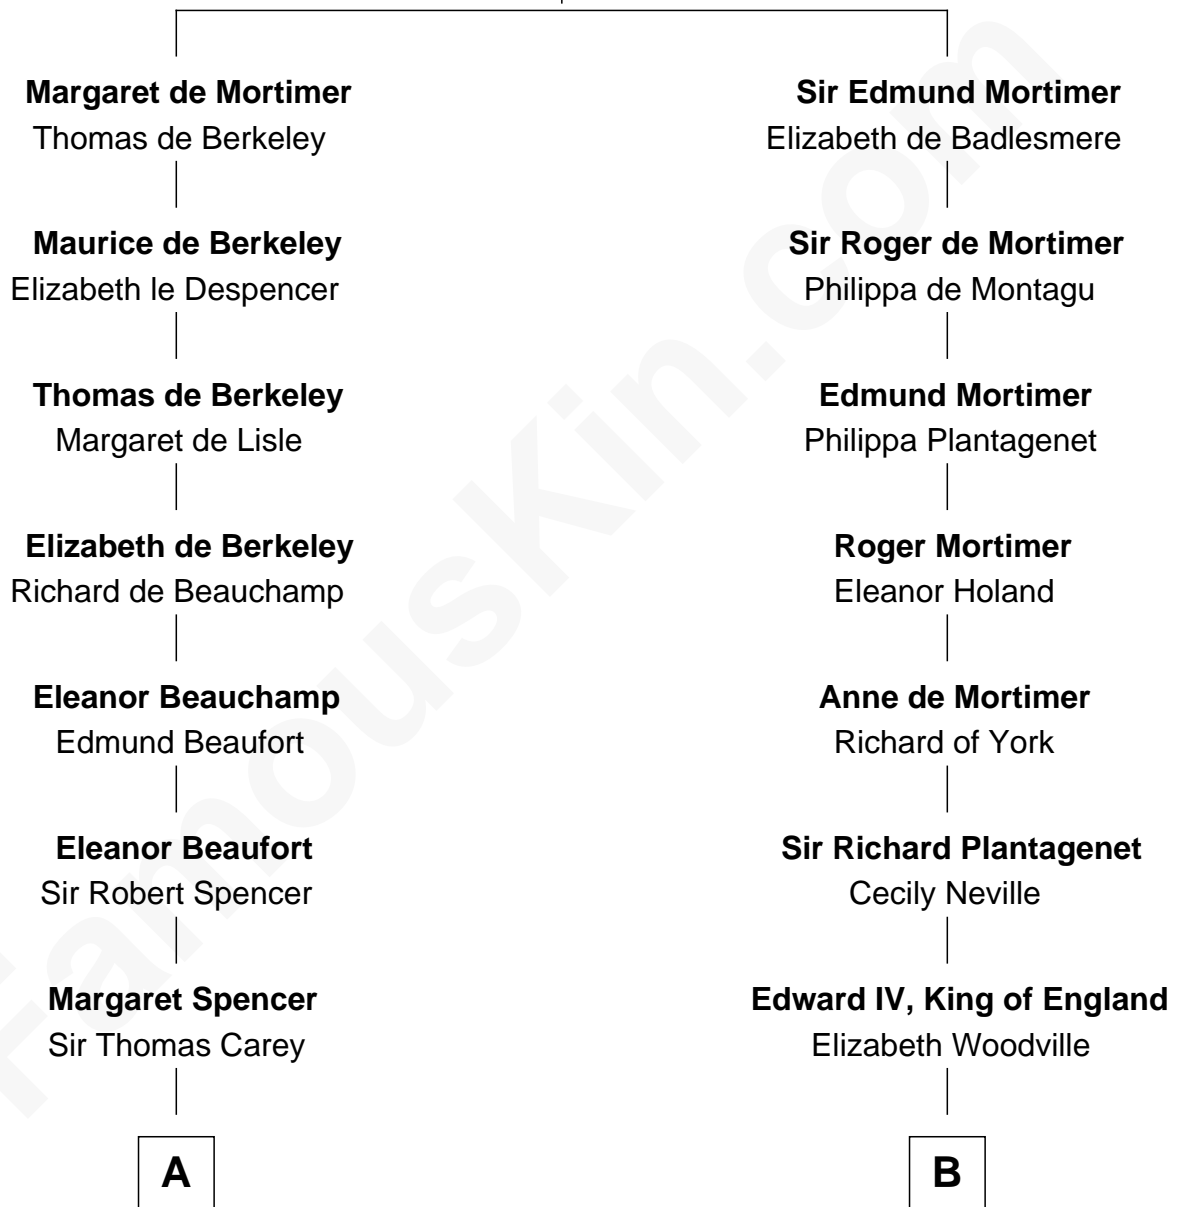

# FamousKin.com Relationship Chart of

**Cokie Roberts**

*Author and TV Journalist*

9th cousin 12 times removed of

**Queen Elizabeth I**

*Queen of England*

**Roger de Mortimer**

Joan de Geneville

**C**

—  
**Ferdinand Leigh Claiborne**

Courtney Ann Terrell

—  
**Judge Louis Bingaman Claiborne**

Rosa Marie Pourciau

—  
**Roland Philemon Claiborne**

Martha Corinne Morrison

—  
**Marie Corinne Morrison Claiborne**