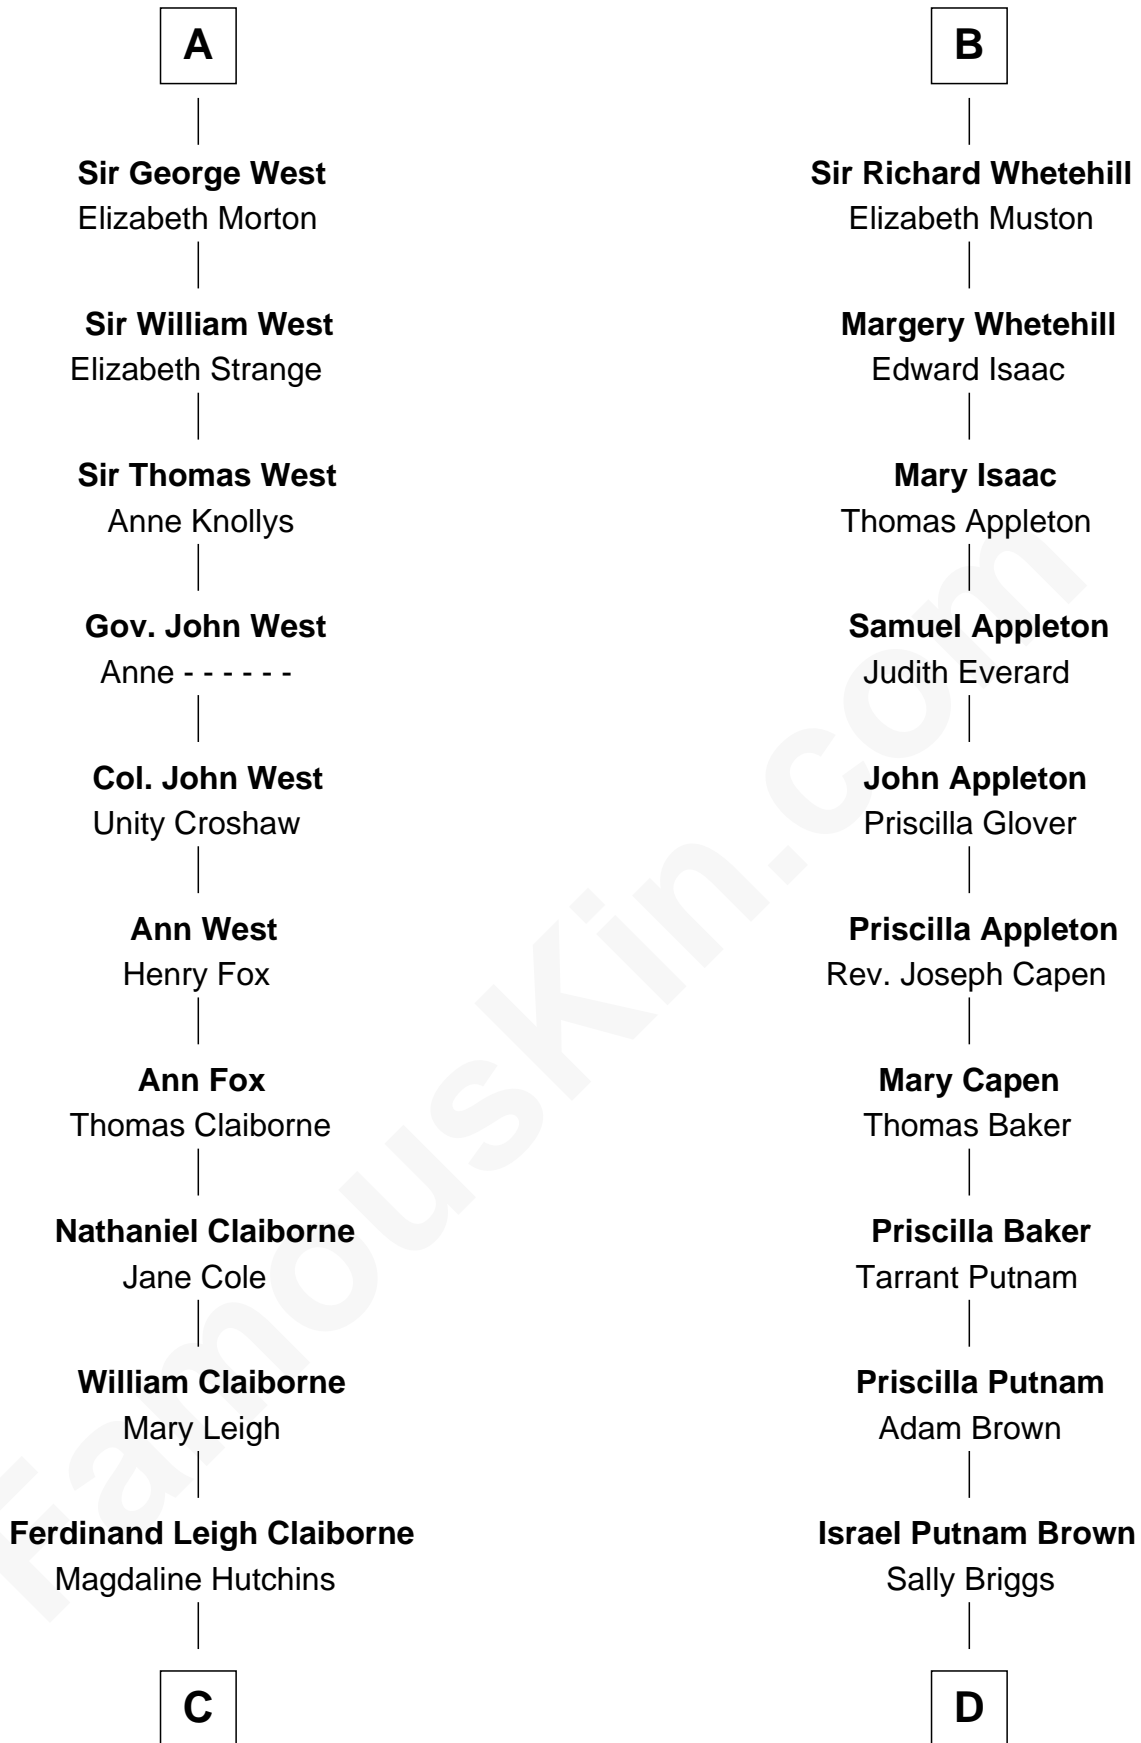

# FamousKin.com Relationship Chart of

**Cokie Roberts**

*Author and TV Journalist*

20th cousin 1 time removed of

**Calvin Coolidge**

*30th U.S. President*

**John IV le Strange**

Joan de Somery

**C**

**Ferdinand Leigh Claiborne**

Courtney Ann Terrell

**Judge Louis Bingaman Claiborne**

Rosa Marie Pourciau

**Roland Philemon Claiborne**

Martha Corinne Morrison

**Marie Corinne Morrison Claiborne**