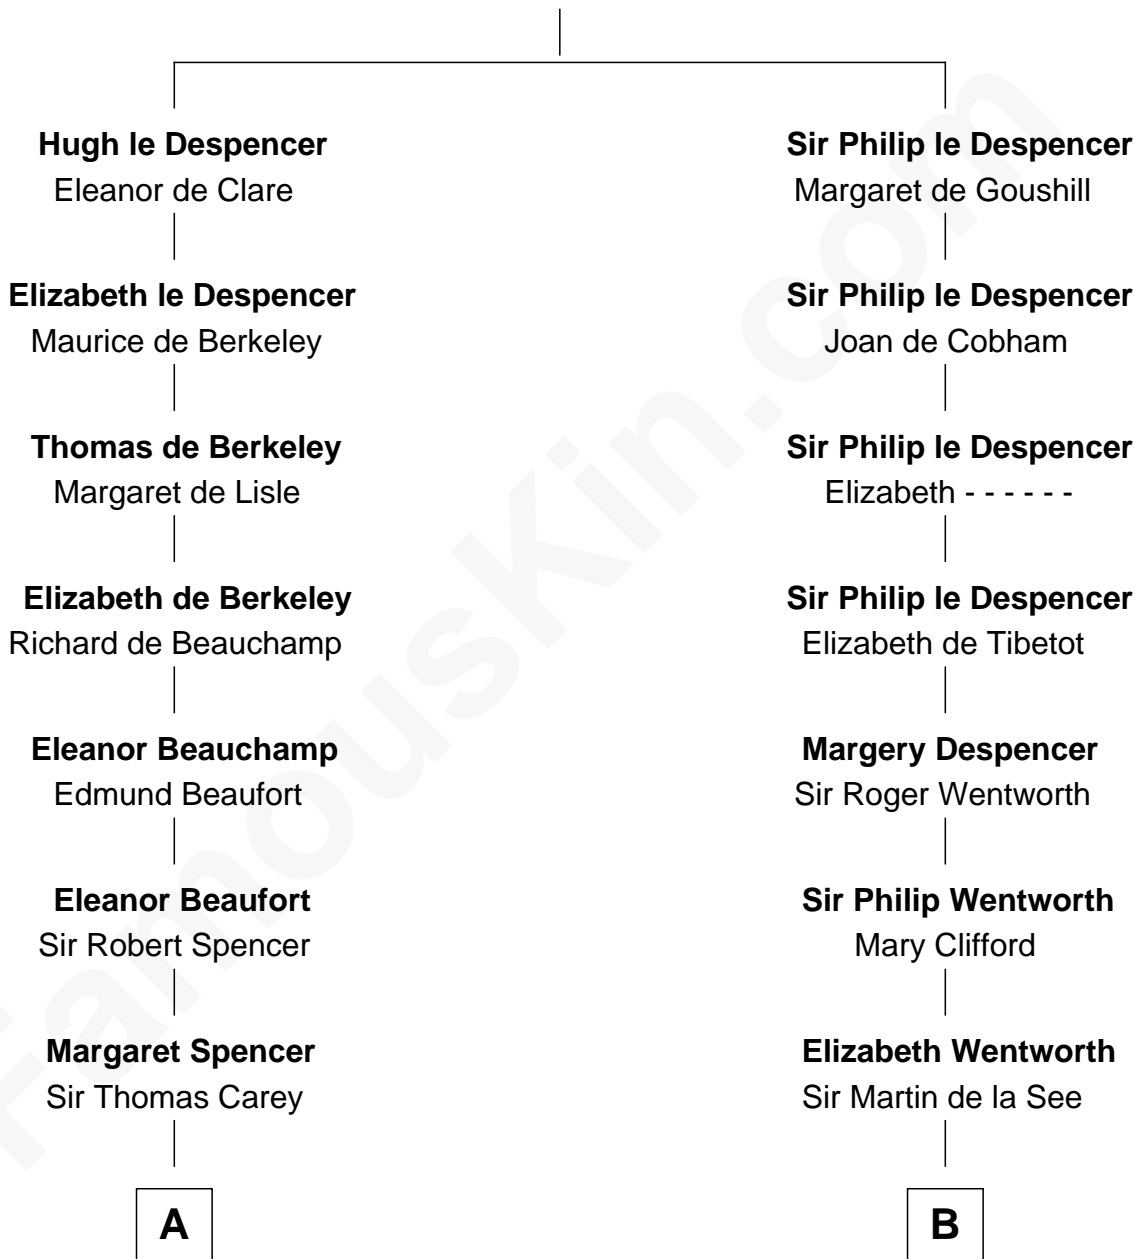

# FamousKin.com Relationship Chart of

**Cokie Roberts**

*Author and TV Journalist*

21st cousin of

**Calvin Coolidge**

*30th U.S. President*

**Sir Hugh le Despencer**

Isabella de Beauchamp

**C**

**Ferdinand Leigh Claiborne**

Courtney Ann Terrell

**Judge Louis Bingaman Claiborne**

Rosa Marie Pourciau

**Roland Philemon Claiborne**

Martha Corinne Morrison

**Marie Corinne Morrison Claiborne**