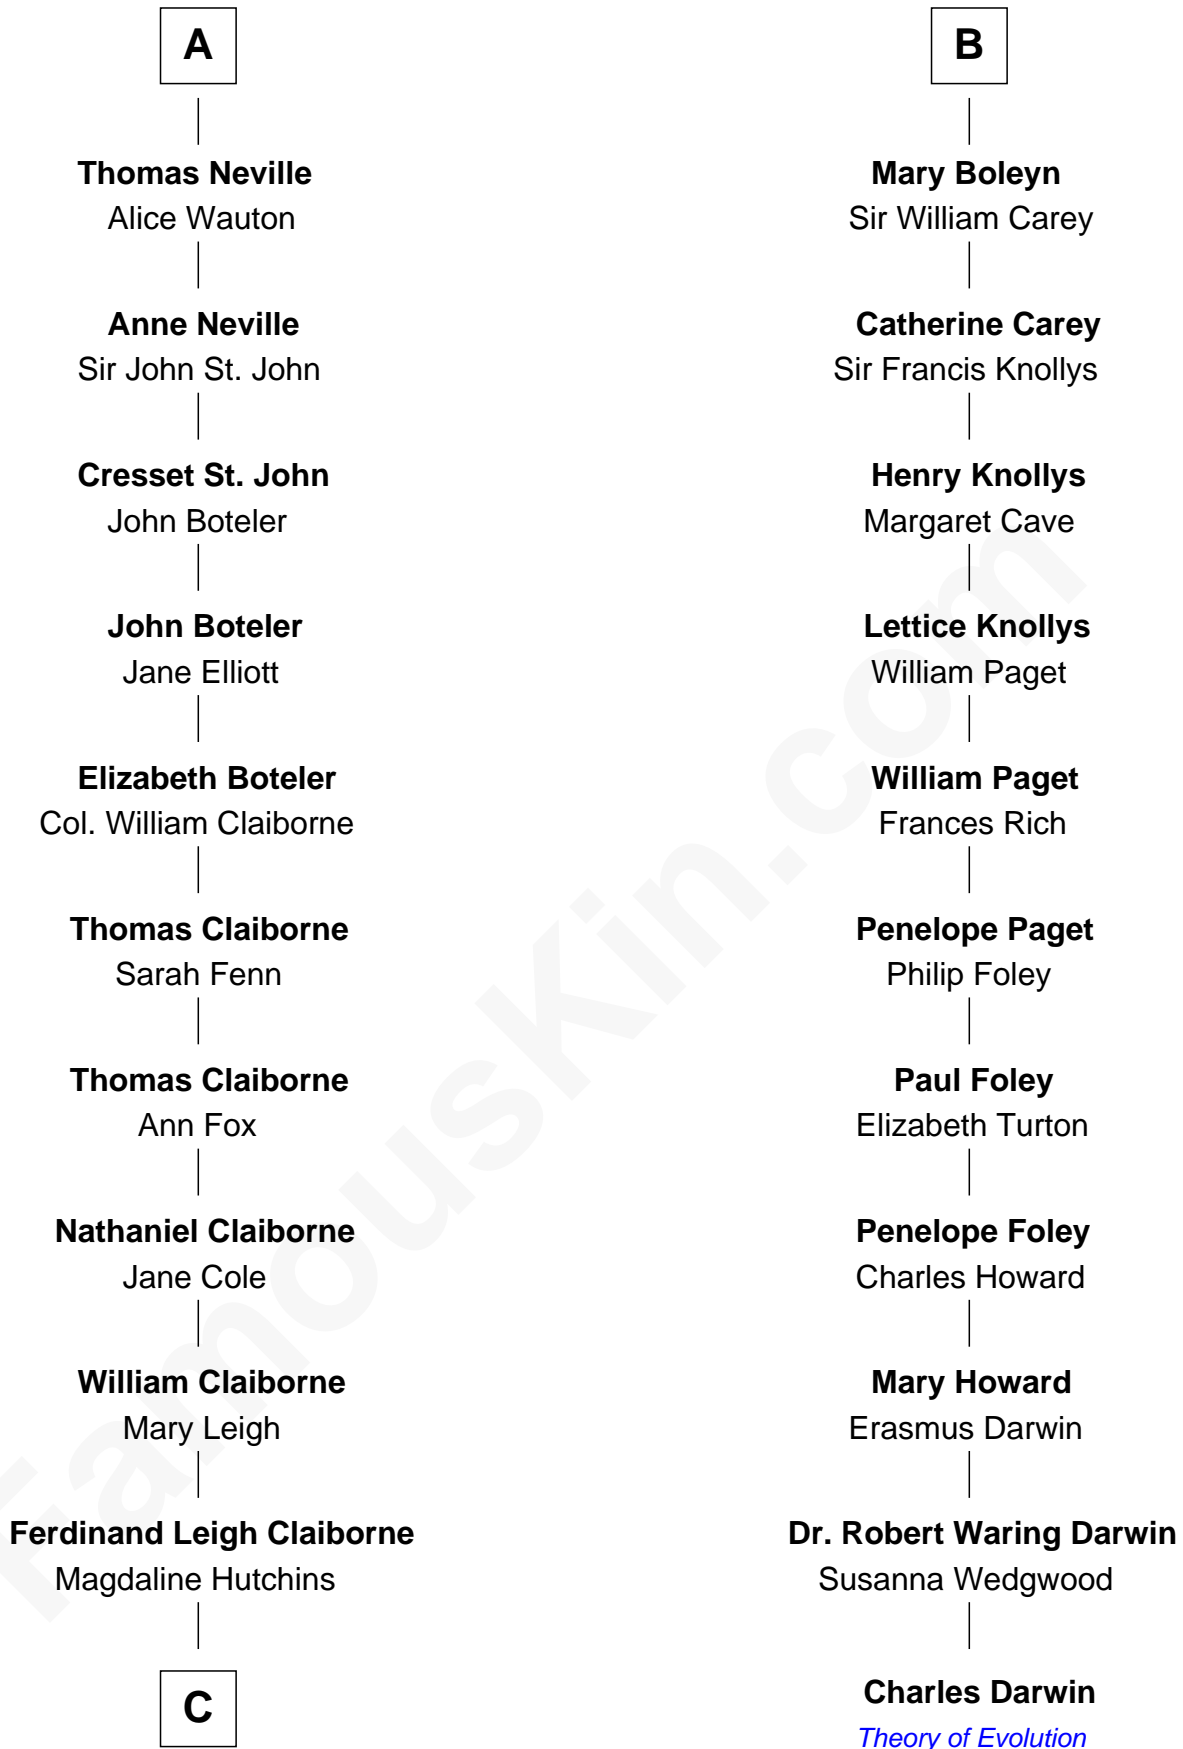

FamousKin.com Relationship Chart of

Cokie Roberts

Author and TV Journalist

17th cousin 4 times removed of

Charles Darwin

Theory of Evolution

Sir William de Boteler

Ela Herdeburgh

C

—
Ferdinand Leigh Claiborne

Courtney Ann Terrell

—
Judge Louis Bingaman Claiborne

Rosa Marie Pourciau

—
Roland Philemon Claiborne

Martha Corinne Morrison

—
Marie Corinne Morrison Claiborne