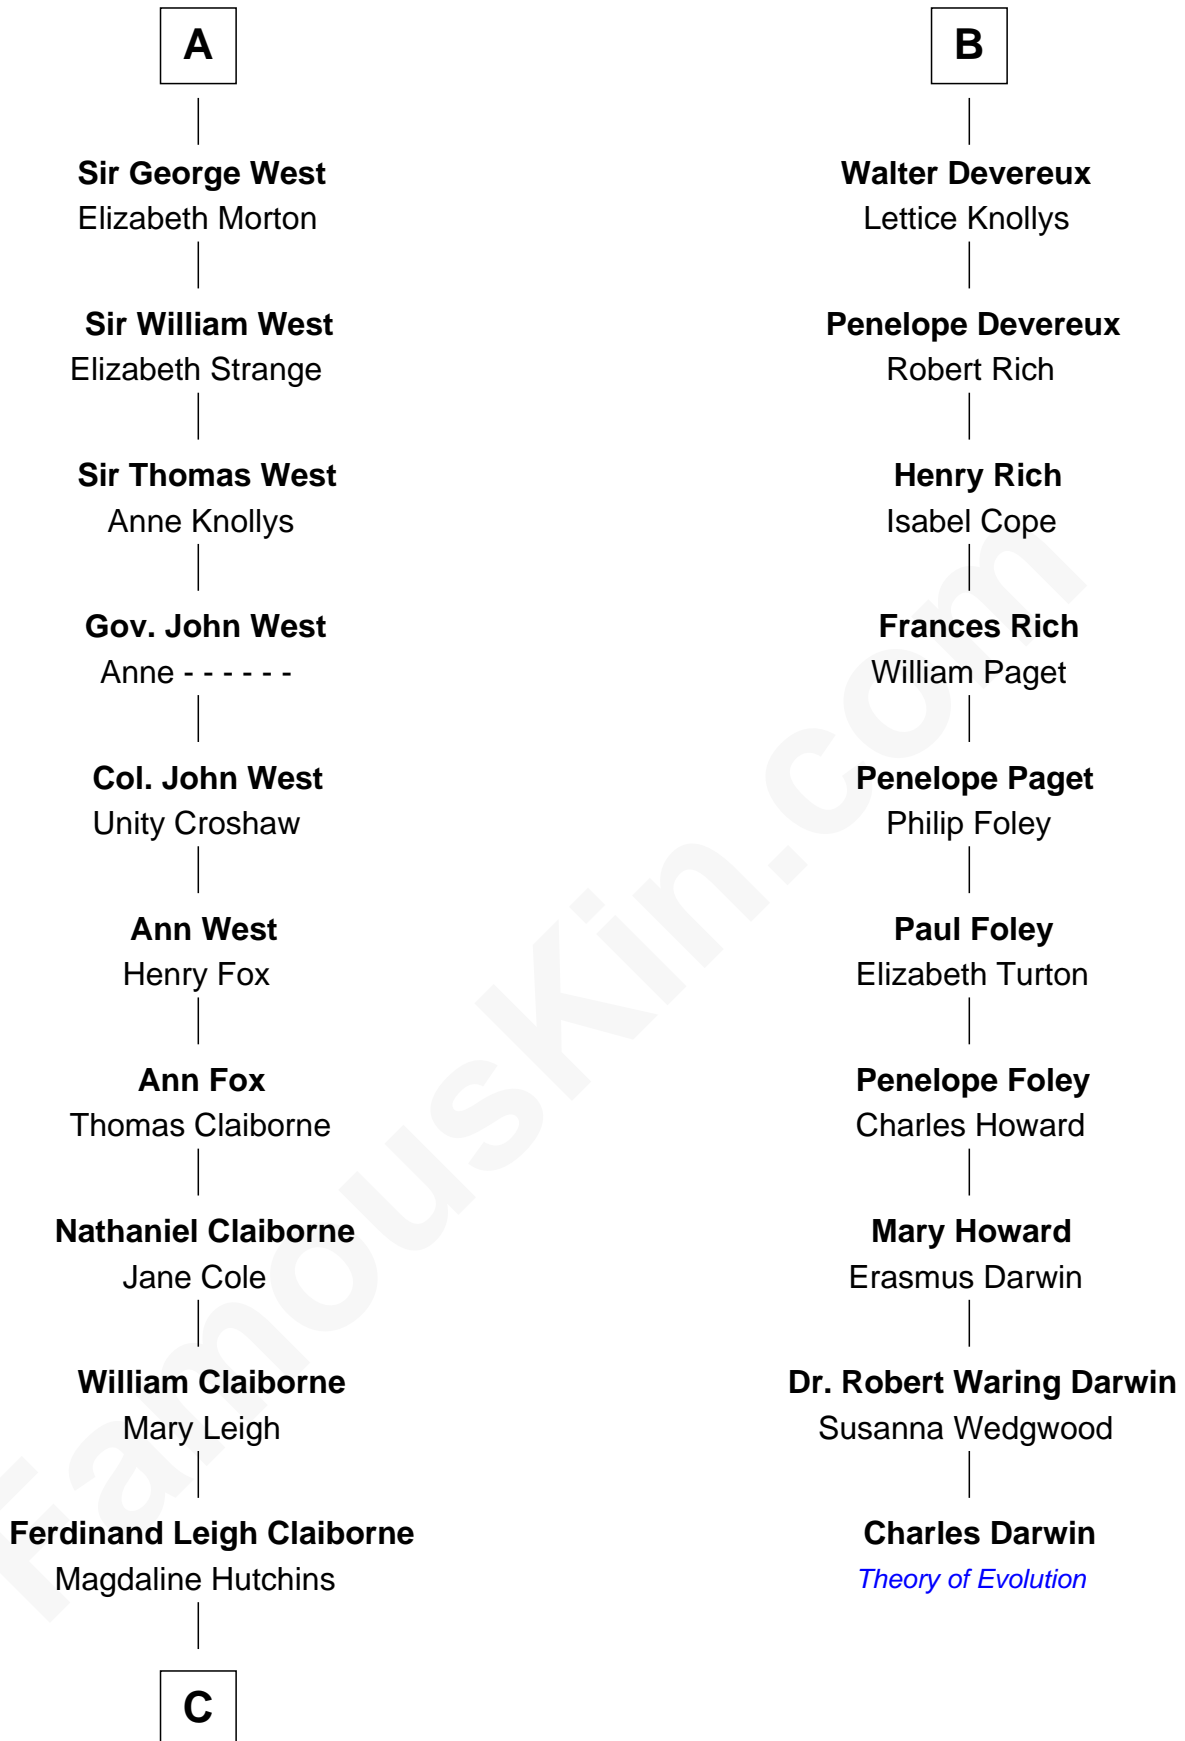

FamousKin.com Relationship Chart of

Cokie Roberts

Author and TV Journalist

16th cousin 5 times removed of

Charles Darwin

Theory of Evolution

C

—
Ferdinand Leigh Claiborne

Courtney Ann Terrell

—
Judge Louis Bingaman Claiborne

Rosa Marie Pourciau

—
Roland Philemon Claiborne

Martha Corinne Morrison

—
Marie Corinne Morrison Claiborne

Hale Boggs

—
Cokie Roberts