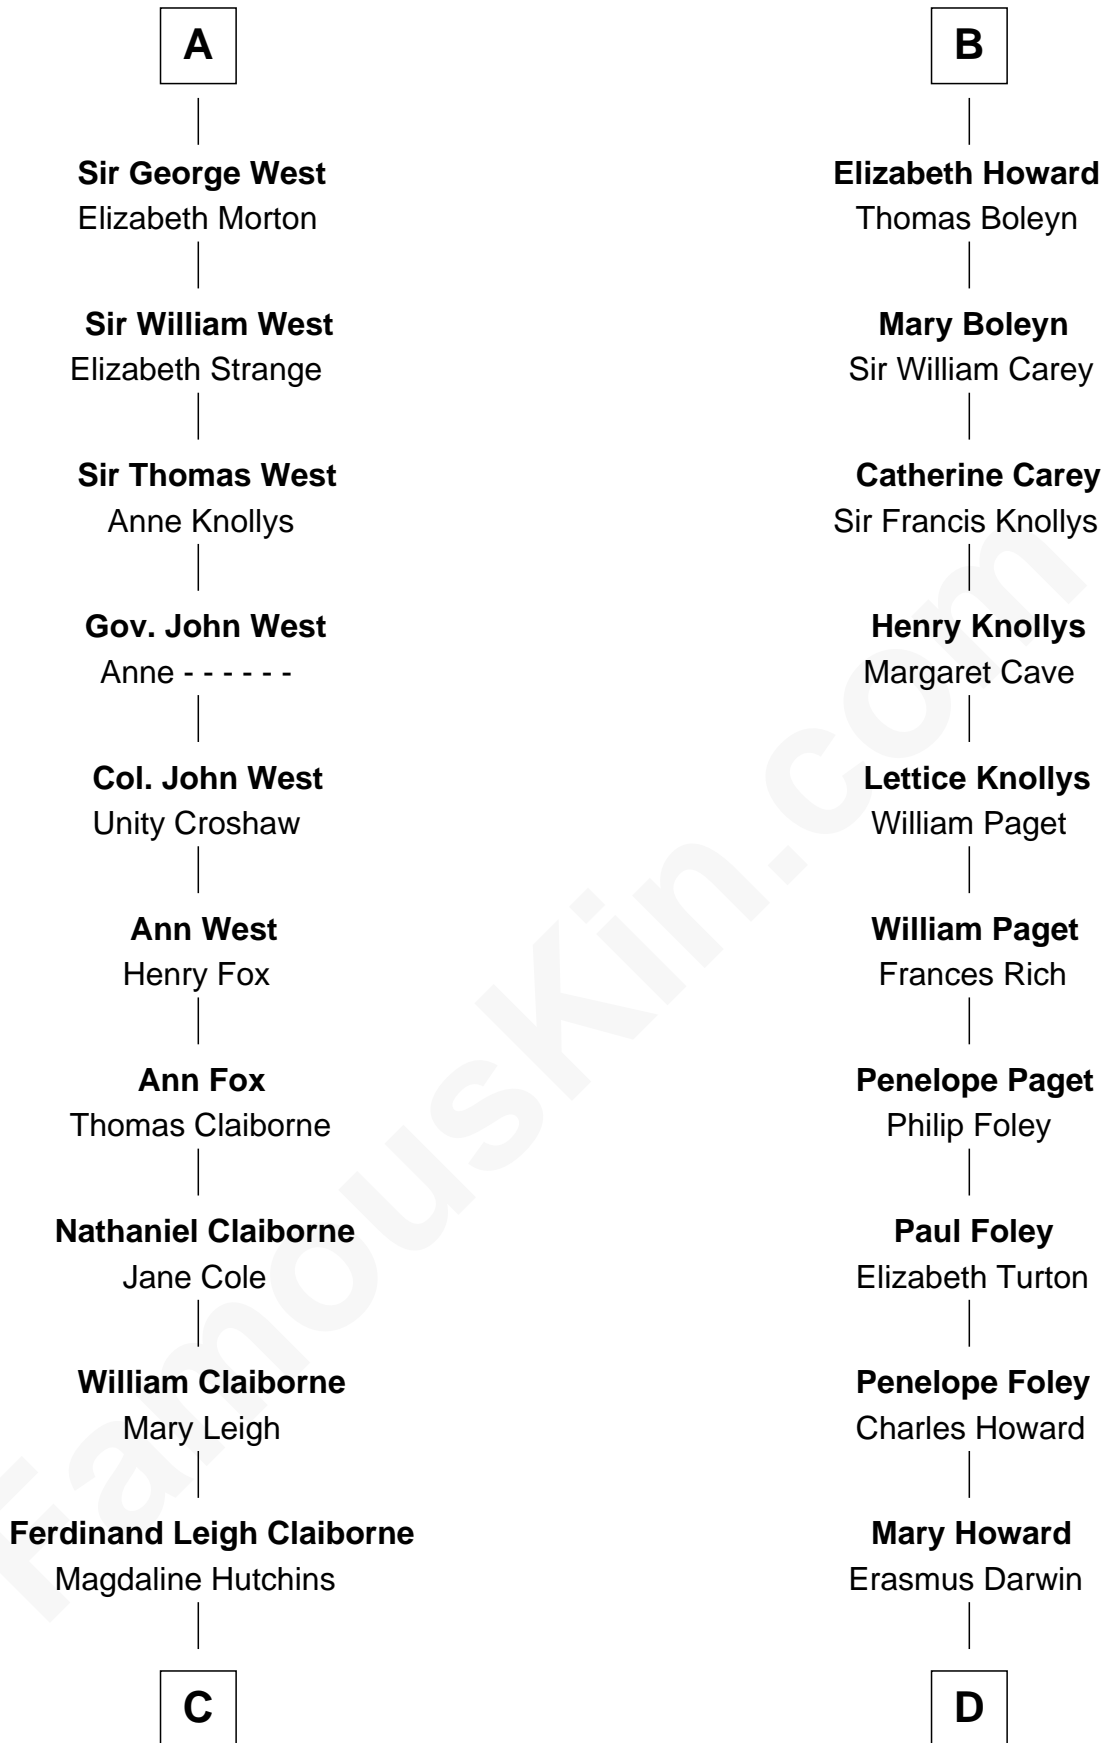

FamousKin.com Relationship Chart of

Cokie Roberts

Author and TV Journalist

18th cousin 3 times removed of

Charles Darwin

Theory of Evolution

Sir Roger de Mowbray

Roese de Clare

Sir Reynold West

Margaret Thorley

Sir Richard West

Katherine Hungerford

Sir Thomas West

Eleanor Copley

A

Sir John de Mowbray

Aline de Braiose

John de Mowbray

Joan of Lancaster

John de Mowbray

Elizabeth de Segrave

Sir Thomas Mowbray

Elizabeth Fitzalan

Margaret Mowbray

Sir Robert Howard

Sir John Howard

Katherine Moleyns

Sir Thomas Howard

Elizabeth Tilney

B

C

Ferdinand Leigh Claiborne