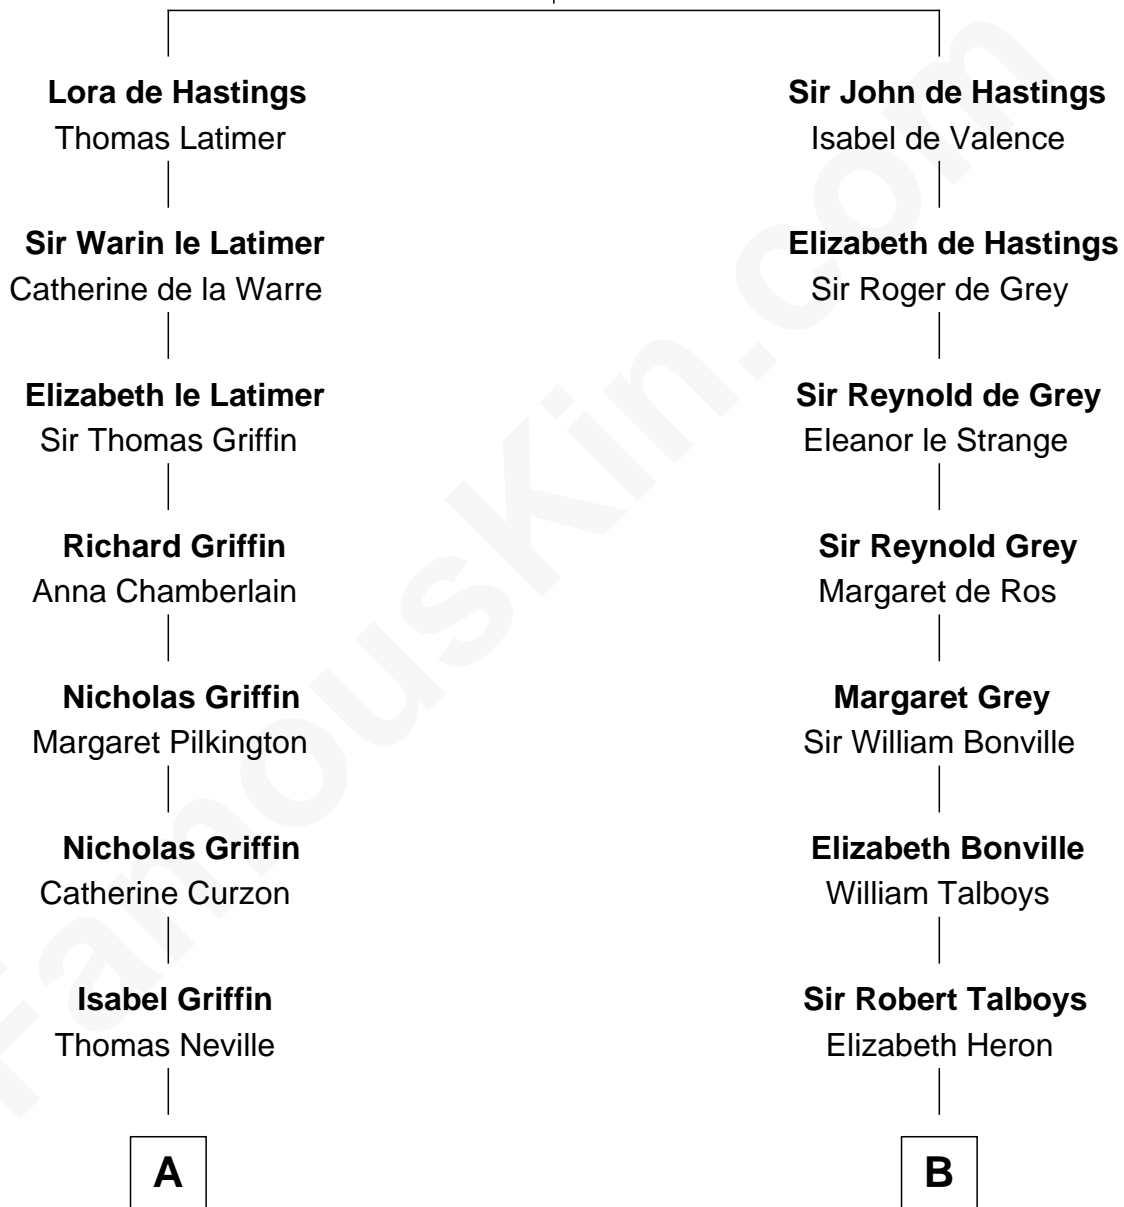

# FamousKin.com Relationship Chart of

**Cokie Roberts**

*Author and TV Journalist*

21st cousin of

**Thomas Pynchon**

*American Novelist*

**Sir Henry de Hastings**

Joan de Cantilupe

**C**

**Ferdinand Leigh Claiborne**

Courtney Ann Terrell

**Judge Louis Bingaman Claiborne**

Rosa Marie Pourciau

**Roland Philemon Claiborne**

Martha Corinne Morrison

**Marie Corinne Morrison Claiborne**