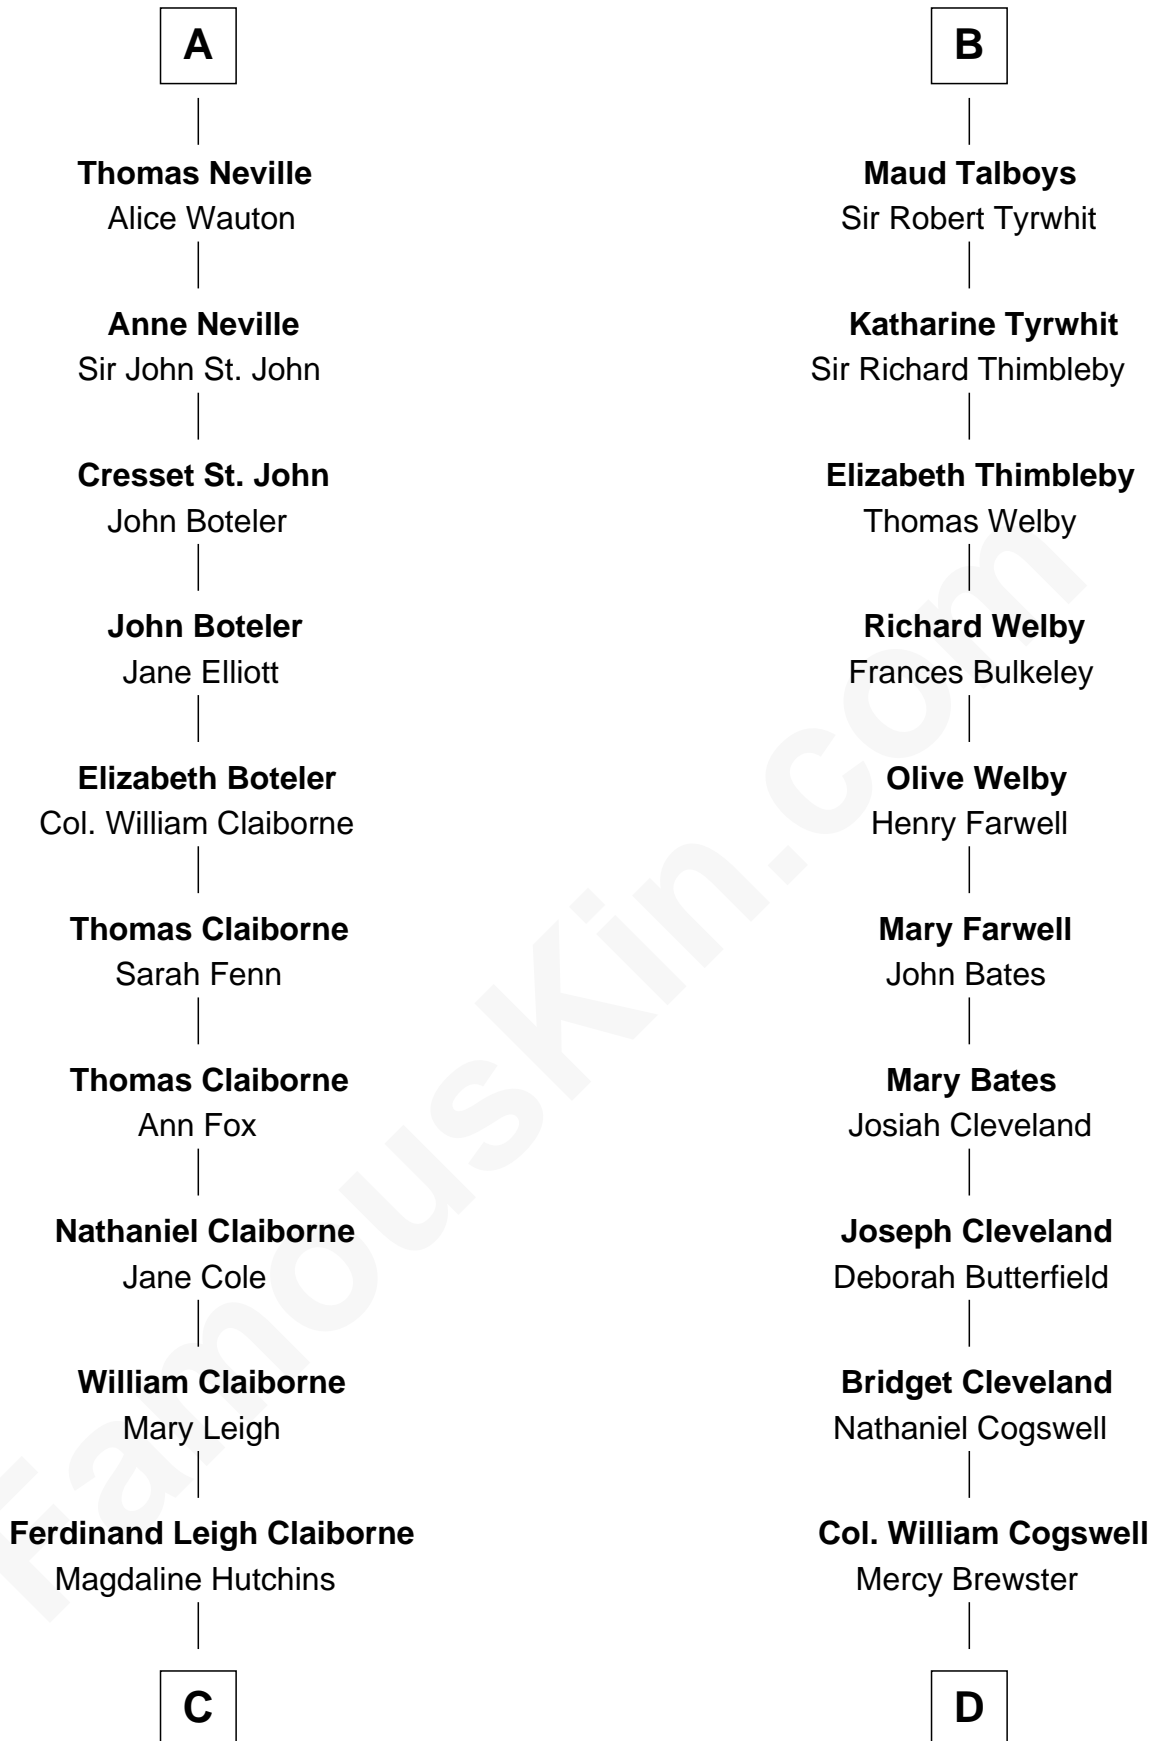

# FamousKin.com Relationship Chart of

**Cokie Roberts**

*Author and TV Journalist*

21st cousin of

**Thomas Pynchon**

*American Novelist*

**Sir Henry de Hastings**

Joan de Cantilupe

**C**

**Ferdinand Leigh Claiborne**

Courtney Ann Terrell

**Judge Louis Bingaman Claiborne**

Rosa Marie Pourciau

**Roland Philemon Claiborne**

Martha Corinne Morrison

**Marie Corinne Morrison Claiborne**