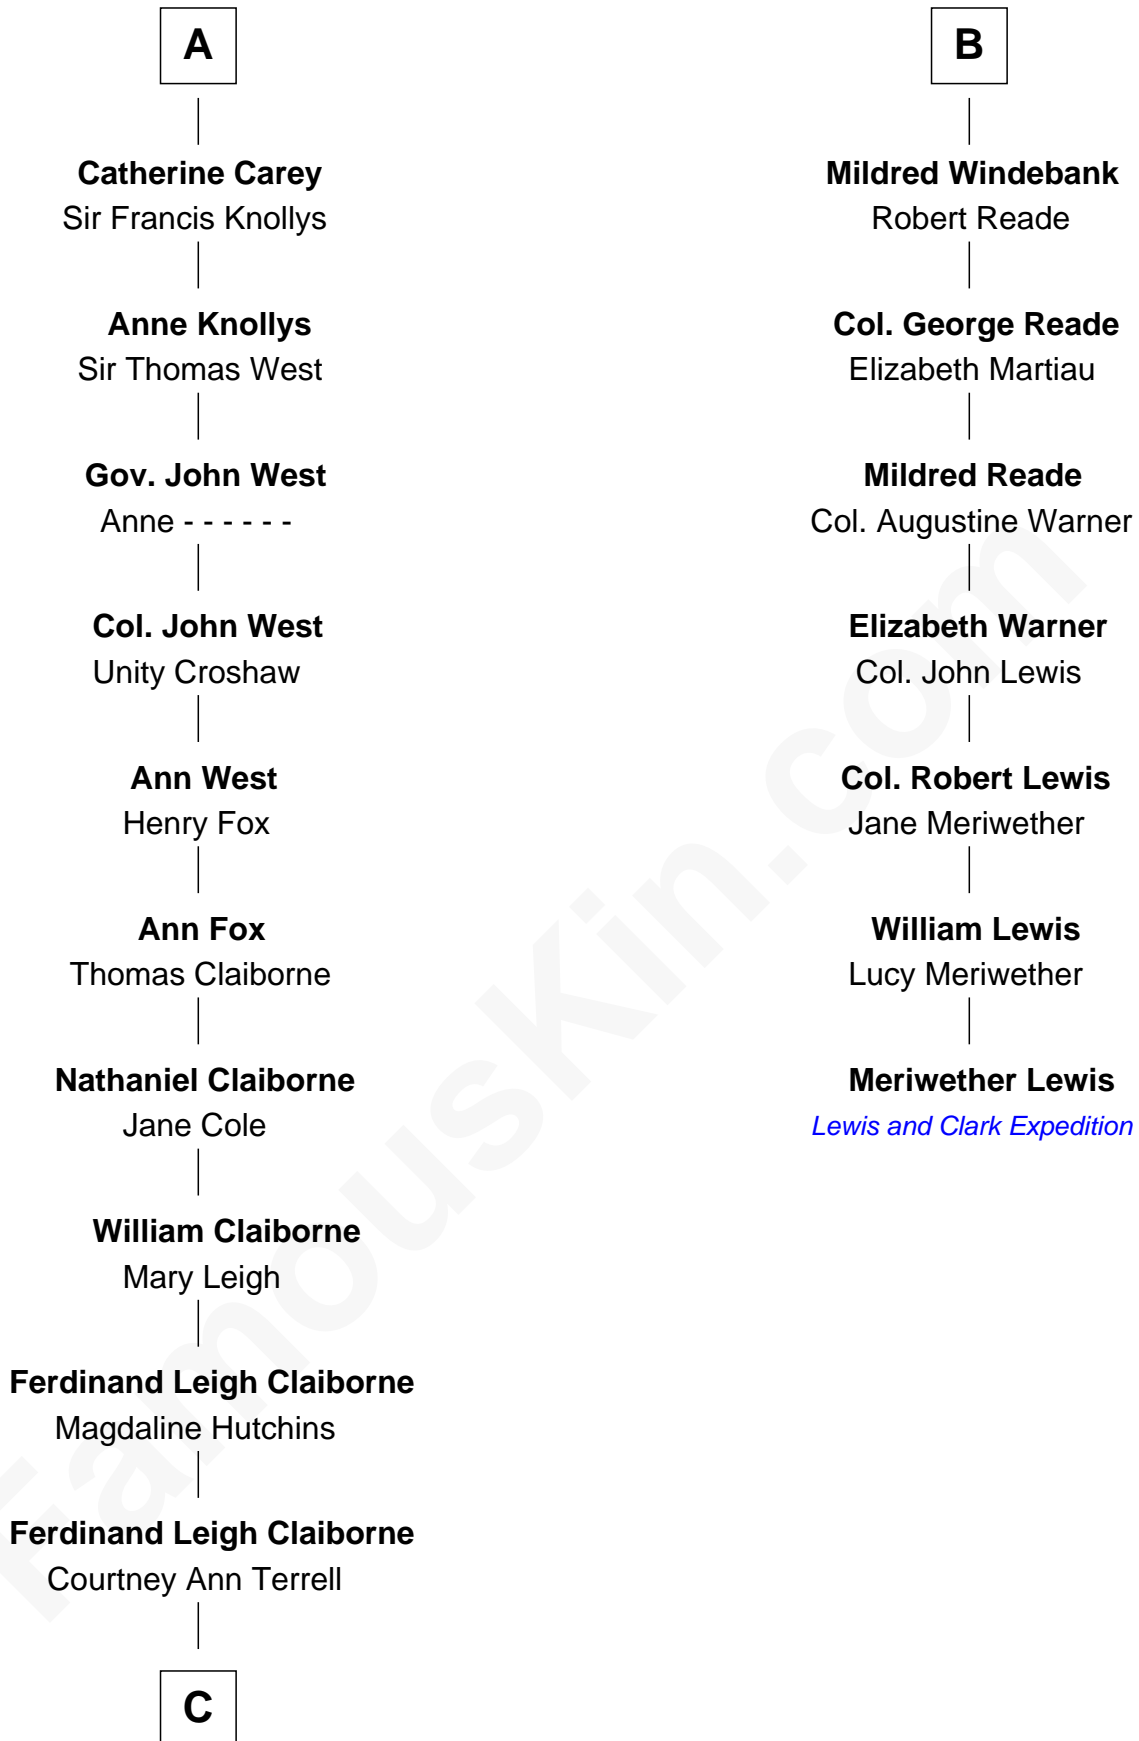

## Relationship Chart of

### Cokie Roberts

*Author and TV Journalist*

13th cousin 7 times removed of

### Meriwether Lewis

*Lewis and Clark Expedition*

**C**

—  
**Judge Louis Bingaman Claiborne**

Rosa Marie Pourciau

—  
**Roland Philemon Claiborne**

Martha Corinne Morrison

—  
**Marie Corinne Morrison Claiborne**