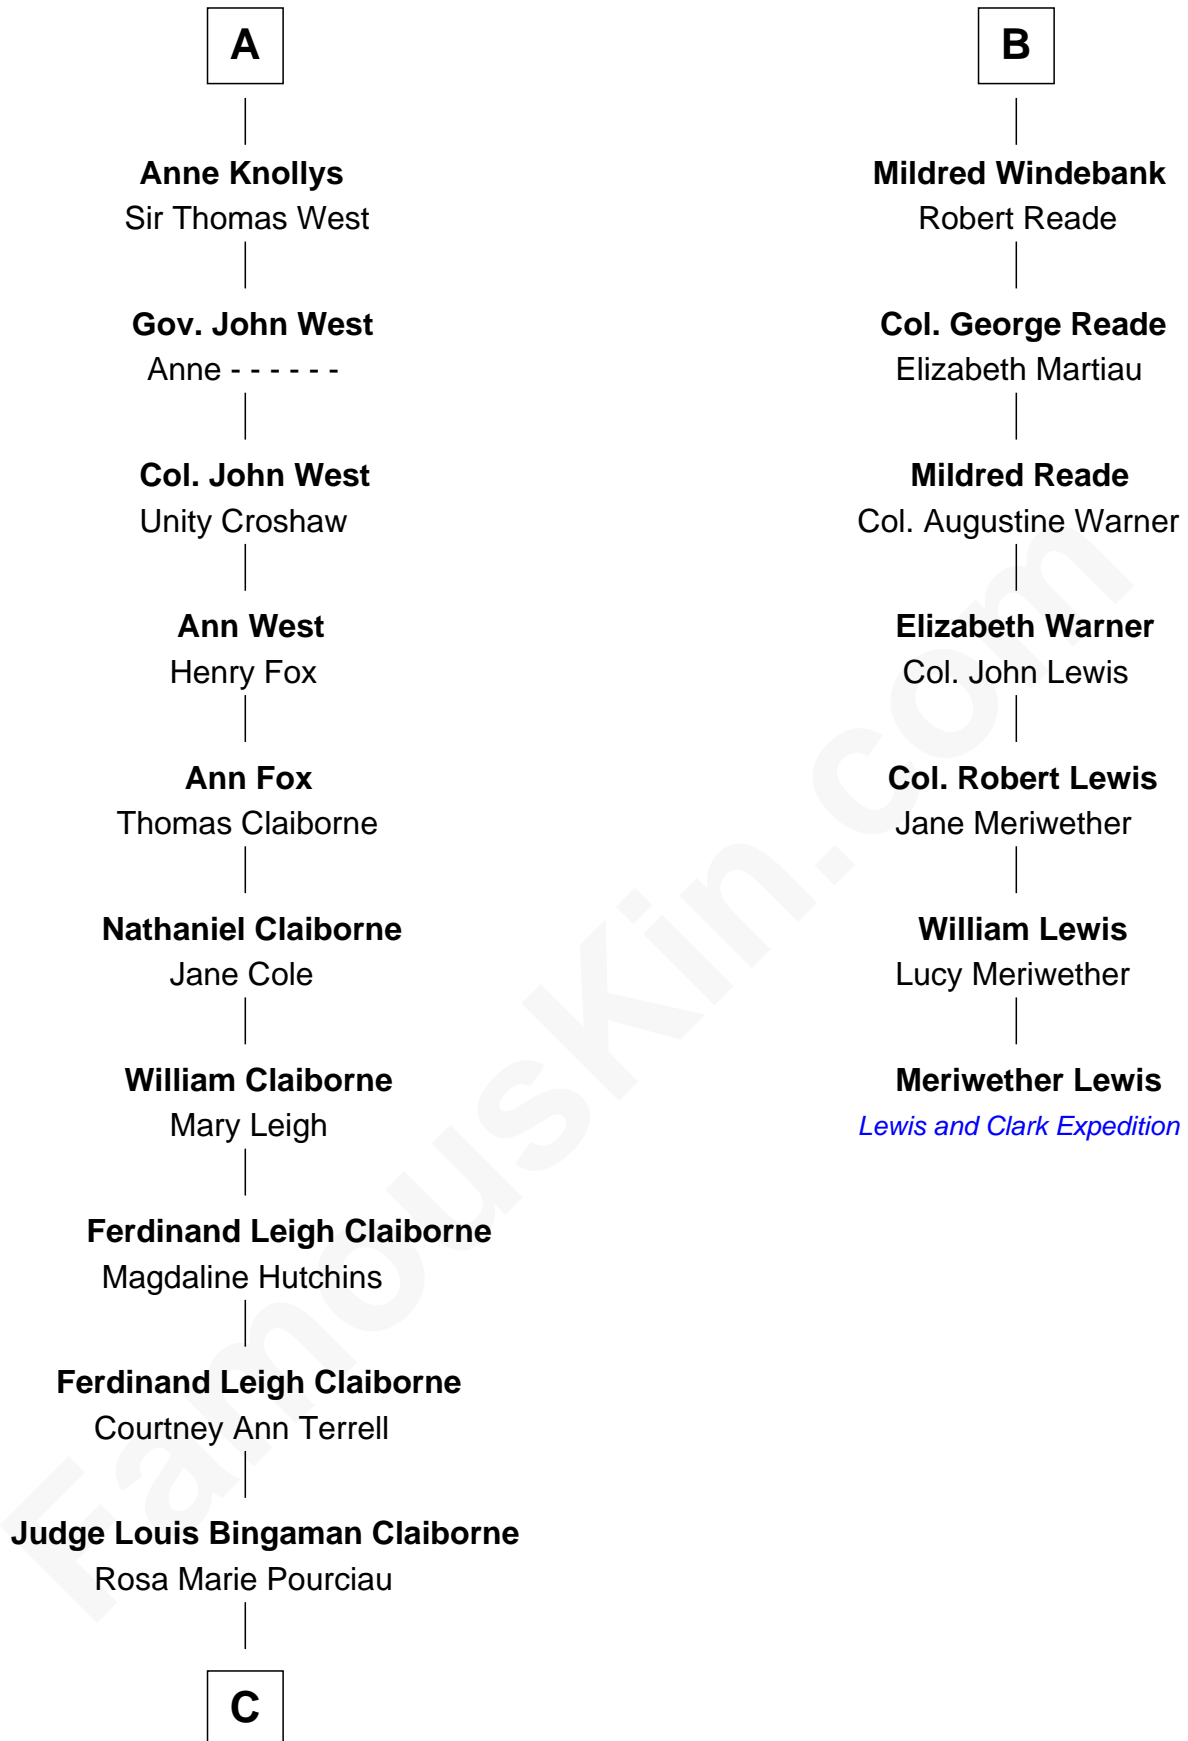

FamousKin.com

Relationship Chart of

Cokie Roberts

Author and TV Journalist

13th cousin 6 times removed of

Meriwether Lewis

Lewis and Clark Expedition

C

—
Roland Philemon Claiborne

Martha Corinne Morrison

—
Marie Corinne Morrison Claiborne

Hale Boggs

—
Cokie Roberts

Author and TV Journalist

FamousKin.com