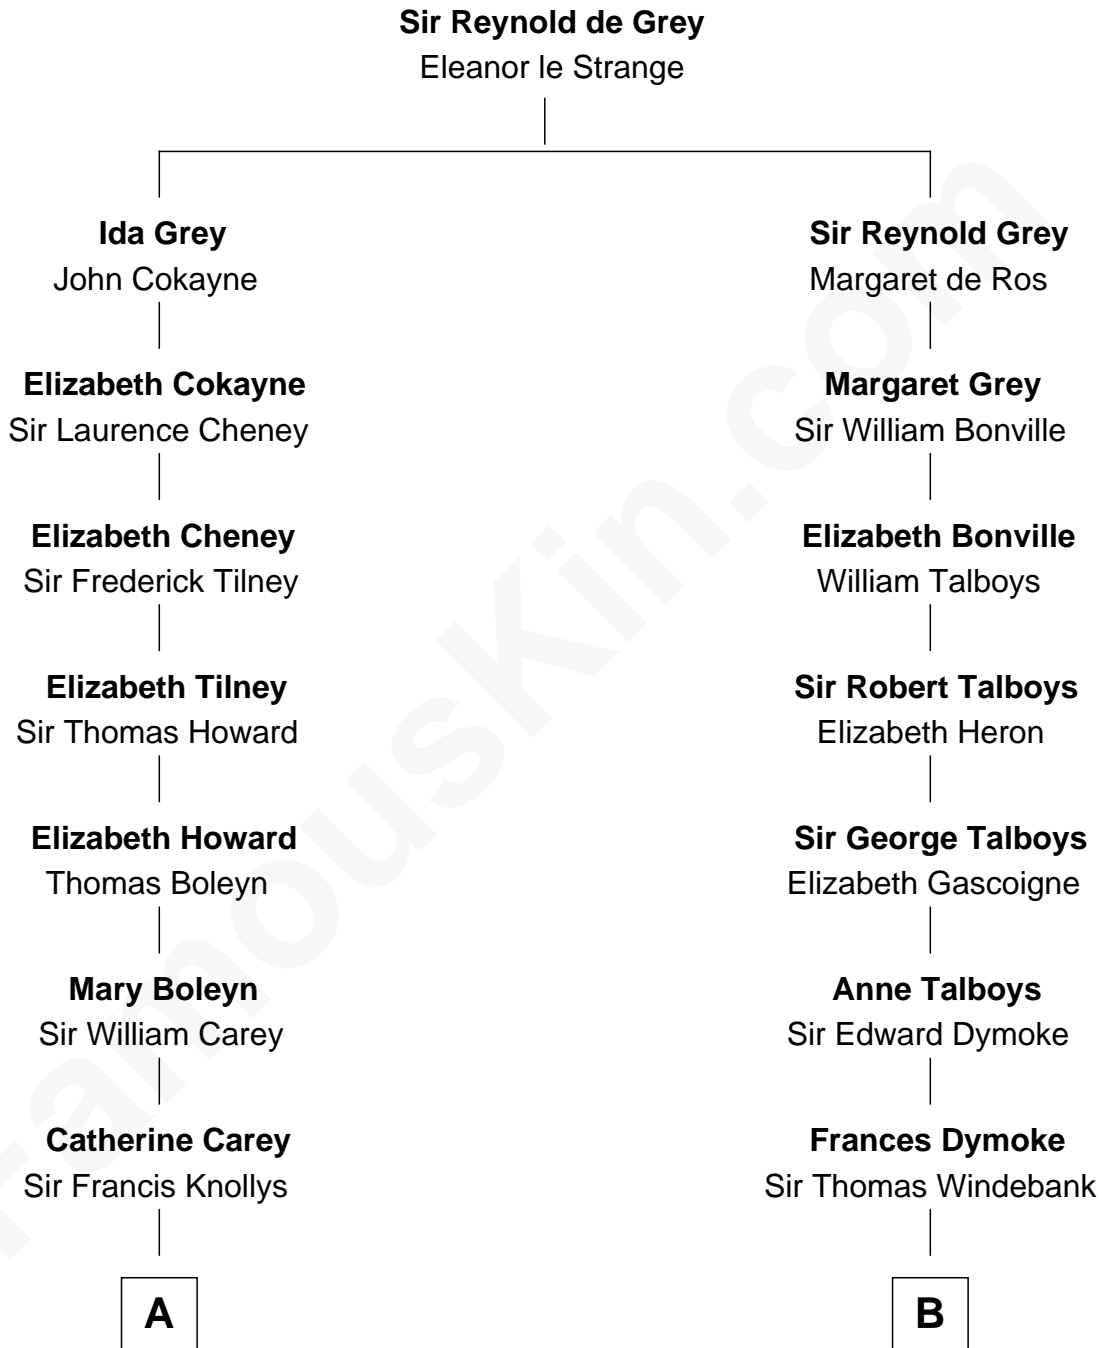

FamousKin.com

Relationship Chart of

Cokie Roberts

Author and TV Journalist

13th cousin 6 times removed of

Meriwether Lewis

Lewis and Clark Expedition

C

—
Roland Philemon Claiborne

Martha Corinne Morrison

—
Marie Corinne Morrison Claiborne

Hale Boggs

—
Cokie Roberts

Author and TV Journalist

FamousKin.com