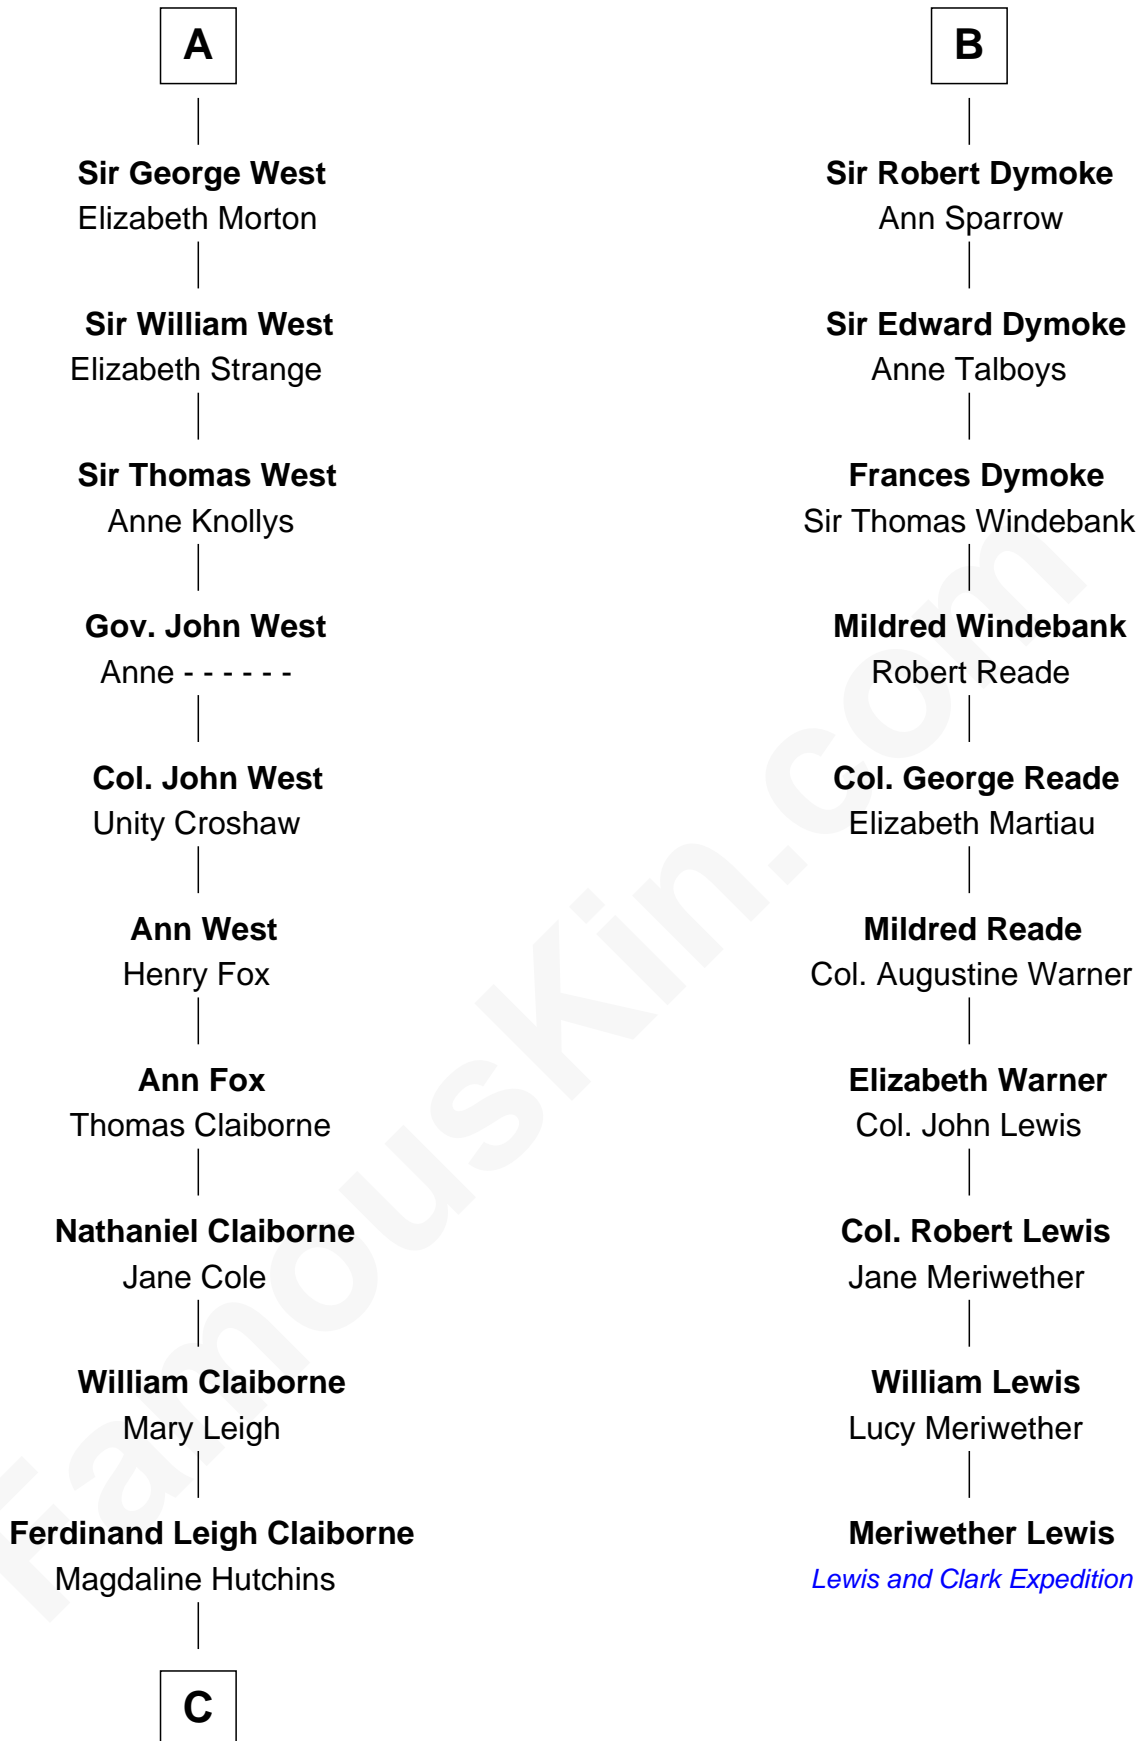

FamousKin.com

Relationship Chart of

Cokie Roberts

Author and TV Journalist

16th cousin 5 times removed of

Meriwether Lewis

Lewis and Clark Expedition

Sir Patrick de Chaworth

Isabella de Beauchamp

Maud de Chaworth

Henry Plantagenet

Joan of Lancaster

John de Mowbray

Eleanor Mowbray

Roger de la Warre

Joan de la Warre

Maud de Chaworth

Henry Plantagenet

Joan of Lancaster

John de Mowbray

John de Mowbray

Elizabeth de Segrave

Eleanor de Mowbray

John de Welles

Eudo de Welles

Maud de Greystoke

Sir Lionel de Welles

Joan de Waterton

Margaret de Welles

Sir Thomas Dymoke

B

C