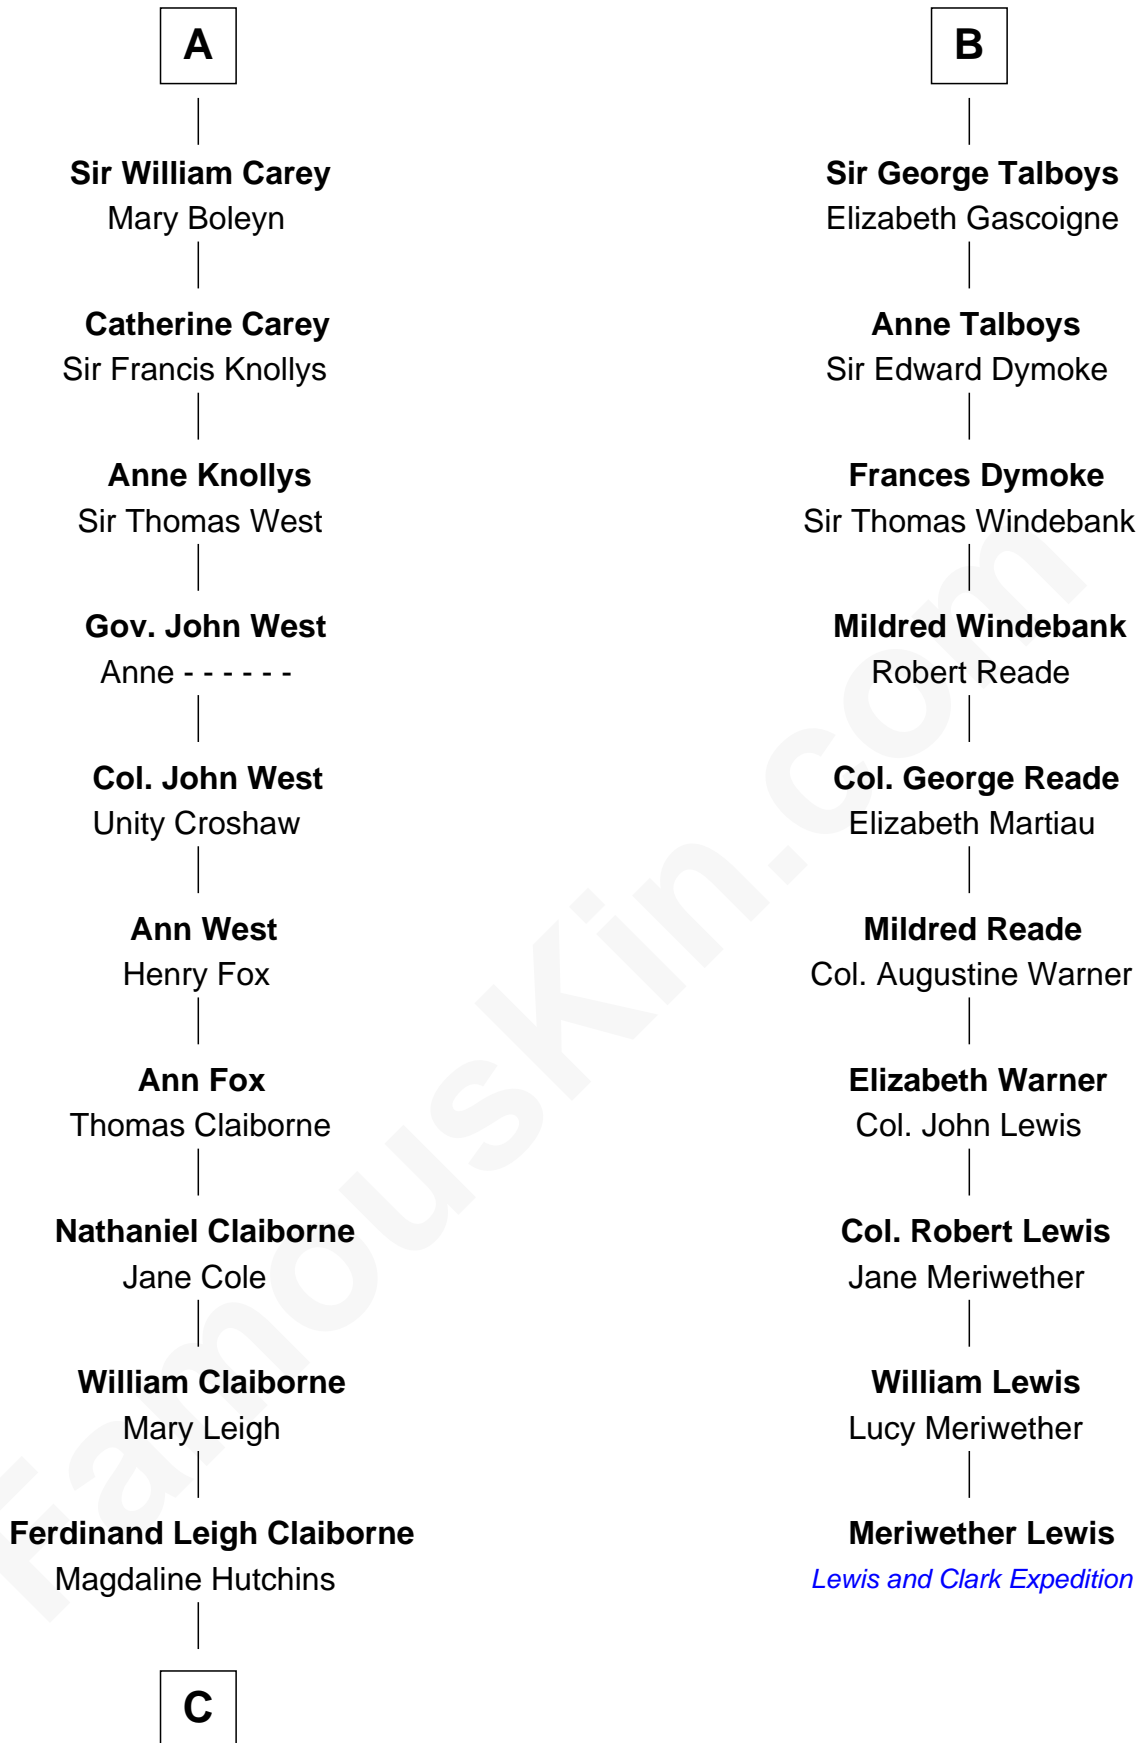

# FamousKin.com Relationship Chart of

**Cokie Roberts**

*Author and TV Journalist*

16th cousin 5 times removed of

**Meriwether Lewis**

*Lewis and Clark Expedition*

**Sir Gilbert de Clare**

Joan of Acre

**C**

—  
**Ferdinand Leigh Claiborne**

Courtney Ann Terrell

—  
**Judge Louis Bingaman Claiborne**

Rosa Marie Pourciau

—  
**Roland Philemon Claiborne**

Martha Corinne Morrison

—  
**Marie Corinne Morrison Claiborne**